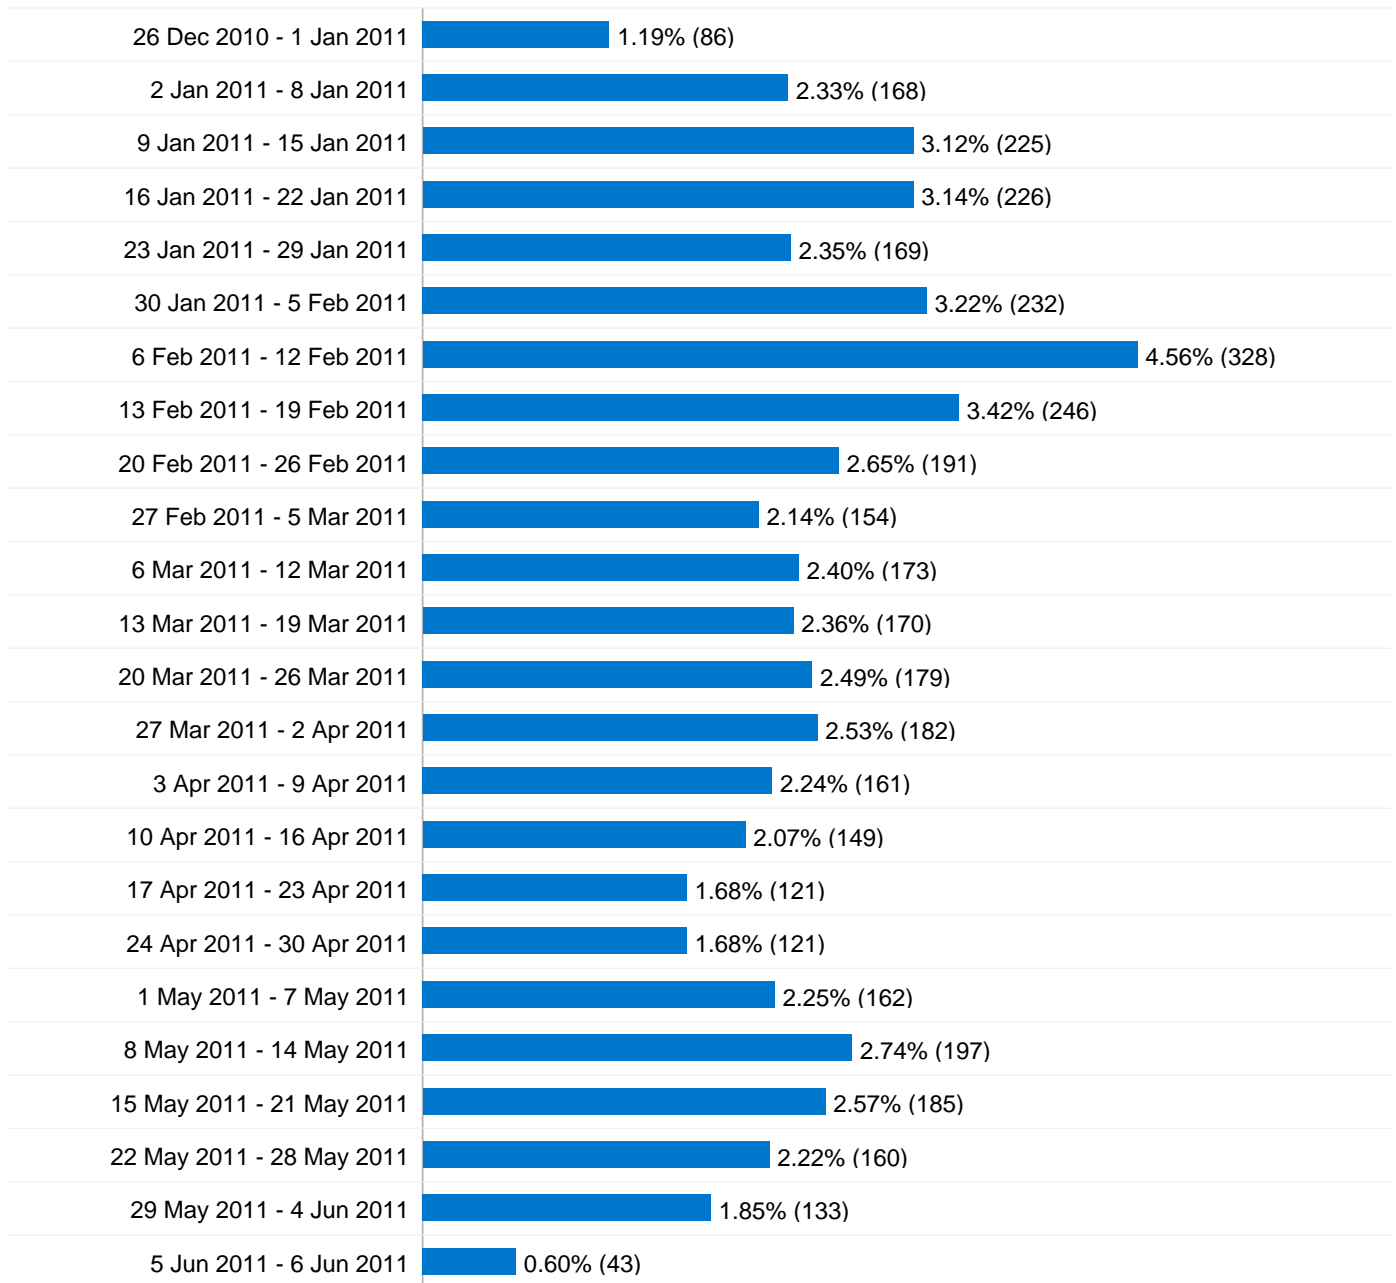

# Absolute Unique Visitors

6 Jun 2010 - 6 Jun 2011

Comparing to: Site

## 5,935 Absolute Unique Visitors

6 Jun 2010 - 12 Jun 2010	0.53% (38)
13 Jun 2010 - 19 Jun 2010	1.06% (76)
20 Jun 2010 - 26 Jun 2010	0.47% (34)
27 Jun 2010 - 3 Jul 2010	0.88% (63)
4 Jul 2010 - 10 Jul 2010	0.57% (41)
11 Jul 2010 - 17 Jul 2010	0.68% (49)
18 Jul 2010 - 24 Jul 2010	0.33% (24)
25 Jul 2010 - 31 Jul 2010	0.44% (32)
1 Aug 2010 - 7 Aug 2010	0.44% (32)
8 Aug 2010 - 14 Aug 2010	0.49% (35)
15 Aug 2010 - 21 Aug 2010	0.67% (48)
22 Aug 2010 - 28 Aug 2010	0.32% (23)
29 Aug 2010 - 4 Sep 2010	0.60% (43)
5 Sep 2010 - 11 Sep 2010	1.22% (88)
12 Sep 2010 - 18 Sep 2010	1.50% (108)
19 Sep 2010 - 25 Sep 2010	1.24% (89)
26 Sep 2010 - 2 Oct 2010	1.64% (118)
3 Oct 2010 - 9 Oct 2010	2.54% (183)
10 Oct 2010 - 16 Oct 2010	1.92% (138)
17 Oct 2010 - 23 Oct 2010	3.29% (237)
24 Oct 2010 - 30 Oct 2010	2.90% (209)
31 Oct 2010 - 6 Nov 2010	2.11% (152)
7 Nov 2010 - 13 Nov 2010	2.39% (172)
14 Nov 2010 - 20 Nov 2010	2.81% (202)
21 Nov 2010 - 27 Nov 2010	2.40% (173)
28 Nov 2010 - 4 Dec 2010	2.94% (212)
5 Dec 2010 - 11 Dec 2010	2.64% (190)
12 Dec 2010 - 18 Dec 2010	1.93% (139)
19 Dec 2010 - 25 Dec 2010	1.26% (91)

**5,935 people visited this site**

 **10,964 Visits**

 **5,935 Absolute Unique Visitors**

 **44,290 Pageviews**

 **4.04 Average Pageviews**

 **00:05:43 Time on Site**

 **59.16% Bounce Rate**

 **53.44% New Visits**

All traffic sources sent a total of 10,964 visits

-  **18.91%** Direct Traffic
-  **34.31%** Referring Sites
-  **46.78%** Search Engines

- **Search Engines**  
5,129.00 (46.78%)
- **Referring Sites**  
3,762.00 (34.31%)
- **Direct Traffic**  
2,073.00 (18.91%)