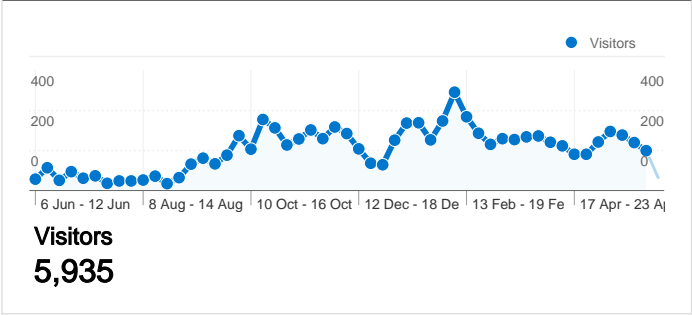

**Site Usage**

10,964 Visits      59.16% Bounce Rate

44,290 Pageviews      00:05:43 Avg. Time on Site

4.04 Pages/Visit      53.44% % New Visits

**Absolute Unique Visitors**

**Map Overlay**

**Visitors Overview**

## 10,964 visits came from 107 countries/territories

### Site Usage

Country/Territory	Visits	Pages/Visit	Avg. Time on Site	% New Visits	Bounce Rate
United Kingdom	8,410	4.65	00:06:42	45.40%	55.40%
United States	704	2.13	00:05:57	76.56%	70.45%
India	199	1.64	00:01:20	91.96%	77.39%
Canada	133	1.87	00:01:48	96.24%	75.94%
Germany	107	2.36	00:02:07	75.70%	65.42%
Hong Kong	75	1.61	00:01:22	17.33%	77.33%
France	73	1.96	00:01:16	86.30%	69.86%
Brazil	72	1.92	00:00:32	73.61%	70.83%
Thailand	61	1.74	00:01:23	22.95%	81.97%
Australia	59	1.92	00:00:40	89.83%	79.66%

1 - 10 of 107

Pages on this site were viewed a total of 44,290 times

 **44,290** Pageviews

 **25,732** Unique Views

 **59.16%** Bounce Rate