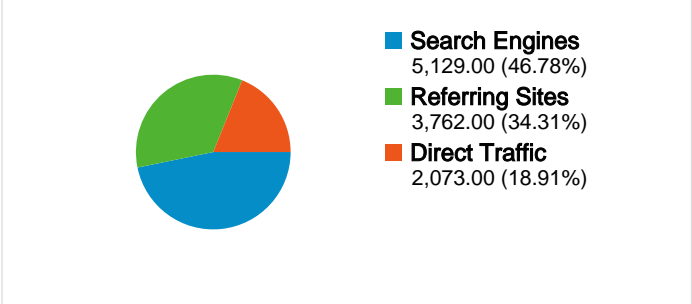

Traffic Sources Overview