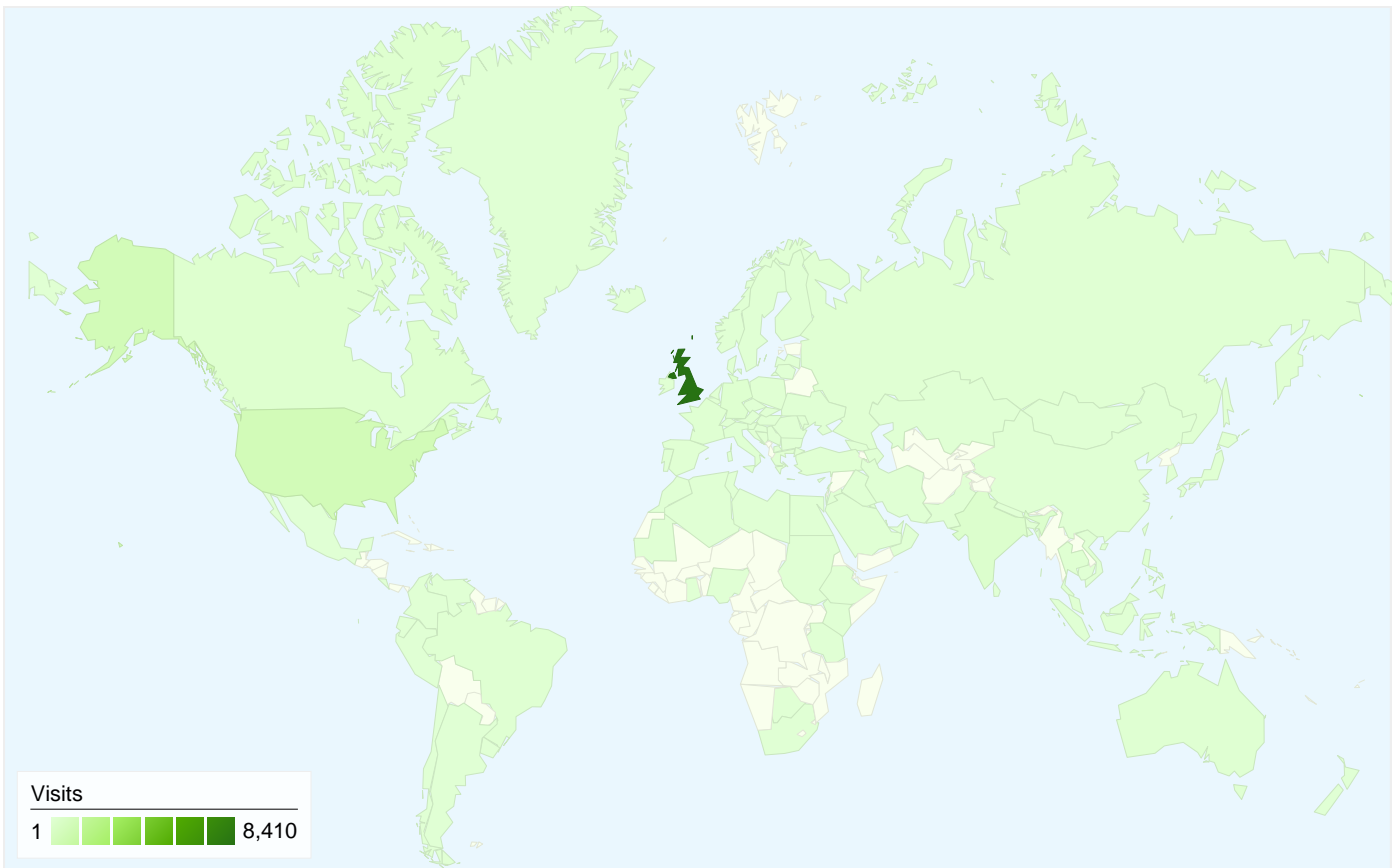

All traffic sources sent a total of 10,964 visits

-  **18.91%** Direct Traffic
-  **34.31%** Referring Sites
-  **46.78%** Search Engines

- **Search Engines**  
5,129.00 (46.78%)
- **Referring Sites**  
3,762.00 (34.31%)
- **Direct Traffic**  
2,073.00 (18.91%)

## 10,964 visits came from 107 countries/territories