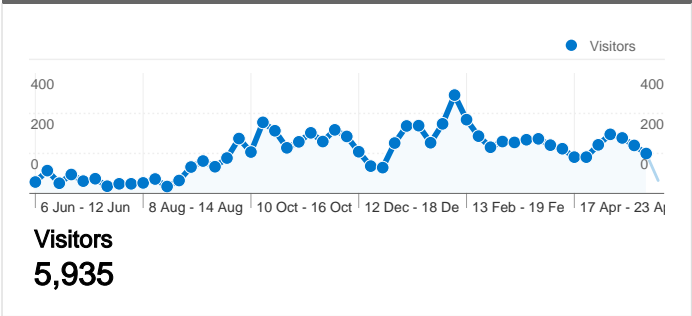

**Site Usage**

10,964 Visits      59.16% Bounce Rate

44,290 Pageviews      00:05:43 Avg. Time on Site

4.04 Pages/Visit      53.44% % New Visits

**Absolute Unique Visitors**

**Map Overlay**

**Visitors Overview**

## 10,964 visits came from 107 countries/territories

### Site Usage

Country/Territory	Visits	Pages/Visit	Avg. Time on Site	% New Visits	Bounce Rate
United Kingdom	8,410	4.65	00:06:42	45.40%	55.40%
United States	704	2.13	00:05:57	76.56%	70.45%
India	199	1.64	00:01:20	91.96%	77.39%
Canada	133	1.87	00:01:48	96.24%	75.94%
Germany	107	2.36	00:02:07	75.70%	65.42%
Hong Kong	75	1.61	00:01:22	17.33%	77.33%
France	73	1.96	00:01:16	86.30%	69.86%
Brazil	72	1.92	00:00:32	73.61%	70.83%
Thailand	61	1.74	00:01:23	22.95%	81.97%
Australia	59	1.92	00:00:40	89.83%	79.66%

1 - 10 of 107

Pages on this site were viewed a total of 44,290 times

 **44,290** Pageviews

 **25,732** Unique Views

 **59.16%** Bounce Rate