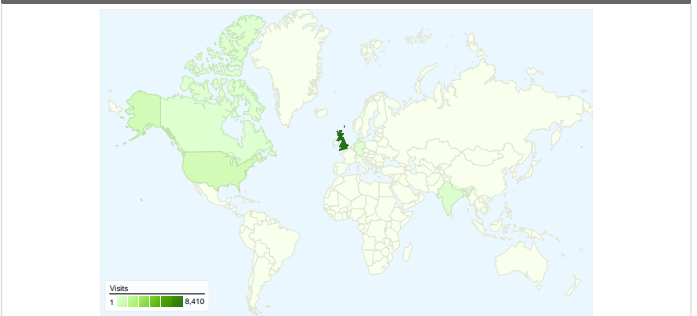

**Site Usage**

10,964 Visits      59.16% Bounce Rate

44,290 Pageviews      00:05:43 Avg. Time on Site

4.04 Pages/Visit      53.44% % New Visits

**Absolute Unique Visitors**

**Map Overlay**

**Visitors Overview**

All traffic sources sent a total of 10,964 visits

-  **18.91%** Direct Traffic
-  **34.31%** Referring Sites
-  **46.78%** Search Engines

- **Search Engines**  
5,129.00 (46.78%)
- **Referring Sites**  
3,762.00 (34.31%)
- **Direct Traffic**  
2,073.00 (18.91%)

## 10,964 visits came from 107 countries/territories

### Site Usage

Country/Territory	Visits	Pages/Visit	Avg. Time on Site	% New Visits	Bounce Rate
United Kingdom	8,410	4.65	00:06:42	45.40%	55.40%
United States	704	2.13	00:05:57	76.56%	70.45%
India	199	1.64	00:01:20	91.96%	77.39%
Canada	133	1.87	00:01:48	96.24%	75.94%
Germany	107	2.36	00:02:07	75.70%	65.42%
Hong Kong	75	1.61	00:01:22	17.33%	77.33%
France	73	1.96	00:01:16	86.30%	69.86%
Brazil	72	1.92	00:00:32	73.61%	70.83%
Thailand	61	1.74	00:01:23	22.95%	81.97%
Australia	59	1.92	00:00:40	89.83%	79.66%