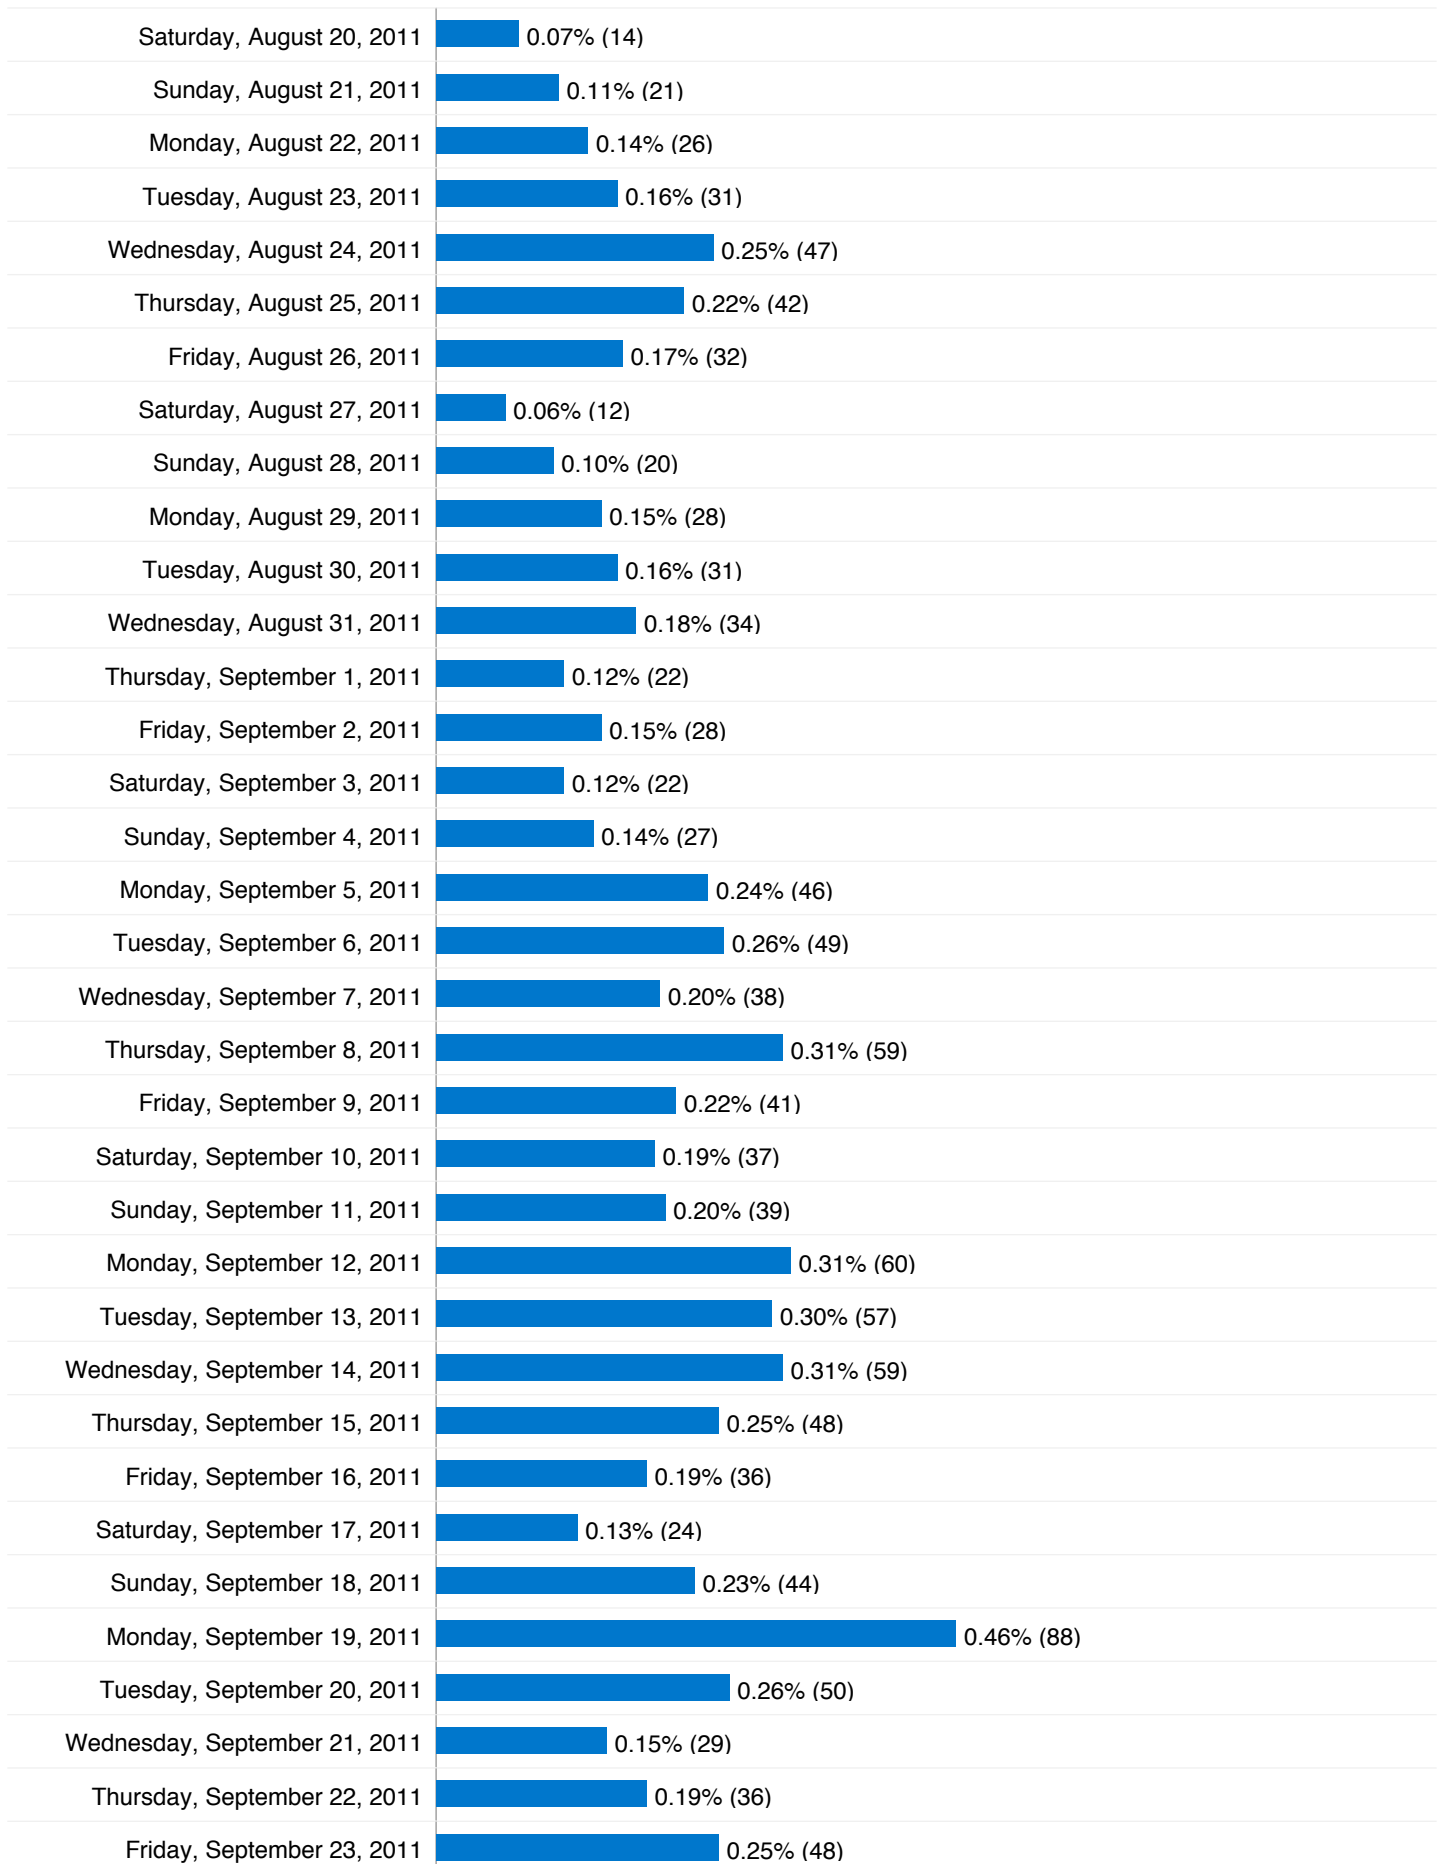

14,019 people visited this site

 **24,918 Visits**

 **14,019 Absolute Unique Visitors**

 **102,157 Pageviews**

 **4.10 Average Pageviews**

 **00:05:29 Time on Site**

 **58.07% Bounce Rate**

 **56.06% New Visits**

24,918 visits came from 138 countries/territories

Site Usage						
Visits	Pages/Visit	Avg. Time on Site	% New Visits	Bounce Rate		
24,918 % of Site Total: 100.00%	4.10 Site Avg: 4.10 (0.00%)	00:05:29 Site Avg: 00:05:29 (0.00%)	56.06% Site Avg: 56.06% (-0.01%)	58.07% Site Avg: 58.07% (0.00%)		
Country/Territory	Visits	Pages/Visit	Avg. Time on Site	% New Visits	Bounce Rate	
United Kingdom	18,379	4.79	00:06:37	46.66%	54.20%	
United States	1,850	2.02	00:03:14	83.95%	70.86%	
India	399	1.66	00:01:15	91.23%	76.19%	
Canada	284	1.91	00:01:24	94.72%	72.18%	
Germany	217	2.12	00:01:48	80.18%	64.98%	
Brazil	208	1.74	00:00:35	75.00%	73.56%	
Italy	204	2.36	00:02:05	73.04%	60.29%	
France	176	2.29	00:01:25	86.36%	65.34%	
Australia	146	2.03	00:00:59	91.78%	71.92%	