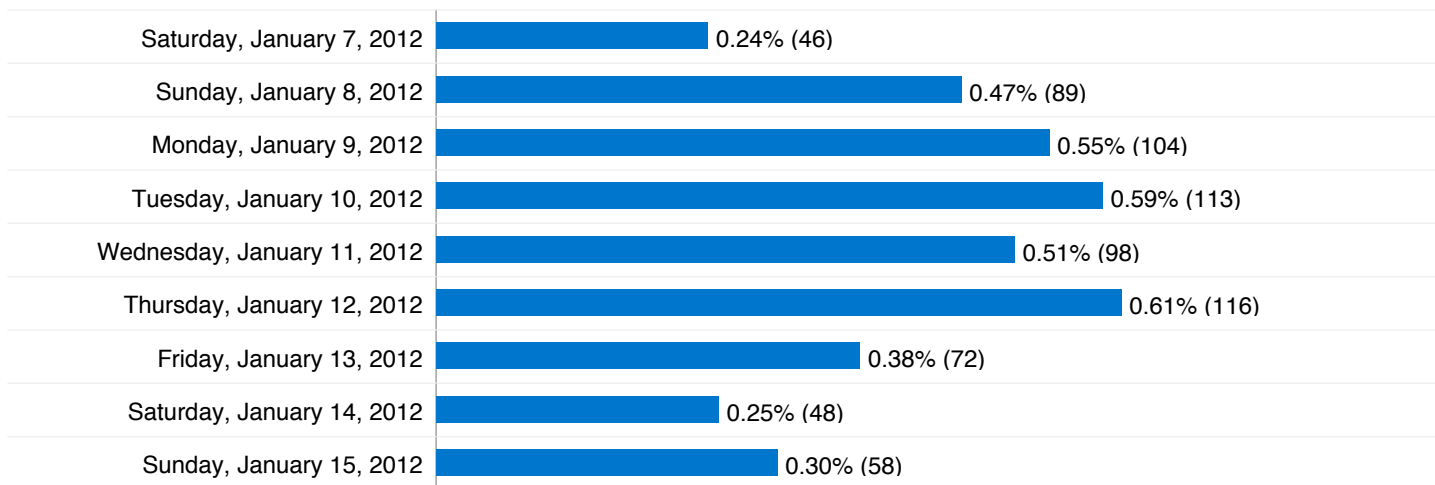

Monday, April 26, 2010	0.00% (0)
Tuesday, April 27, 2010	0.00% (0)
Wednesday, April 28, 2010	0.08% (15)
Thursday, April 29, 2010	0.07% (14)
Friday, April 30, 2010	0.03% (6)
Saturday, May 1, 2010	0.01% (1)
Sunday, May 2, 2010	0.02% (4)
Monday, May 3, 2010	0.03% (5)
Tuesday, May 4, 2010	0.06% (11)
Wednesday, May 5, 2010	0.05% (10)
Thursday, May 6, 2010	0.09% (18)
Friday, May 7, 2010	0.13% (24)
Saturday, May 8, 2010	0.14% (27)
Sunday, May 9, 2010	0.07% (13)
Monday, May 10, 2010	0.14% (26)
Tuesday, May 11, 2010	0.13% (24)
Wednesday, May 12, 2010	0.09% (17)
Thursday, May 13, 2010	0.12% (22)
Friday, May 14, 2010	0.08% (15)
Saturday, May 15, 2010	0.03% (6)
Sunday, May 16, 2010	0.04% (8)
Monday, May 17, 2010	0.07% (14)
Tuesday, May 18, 2010	0.08% (15)
Wednesday, May 19, 2010	0.06% (11)
Thursday, May 20, 2010	0.06% (11)
Friday, May 21, 2010	0.00% (0)

14,019 people visited this site

 **24,918 Visits**

 **14,019 Absolute Unique Visitors**

 **102,157 Pageviews**

 **4.10 Average Pageviews**

 **00:05:29 Time on Site**

 **58.07% Bounce Rate**

 **56.06% New Visits**