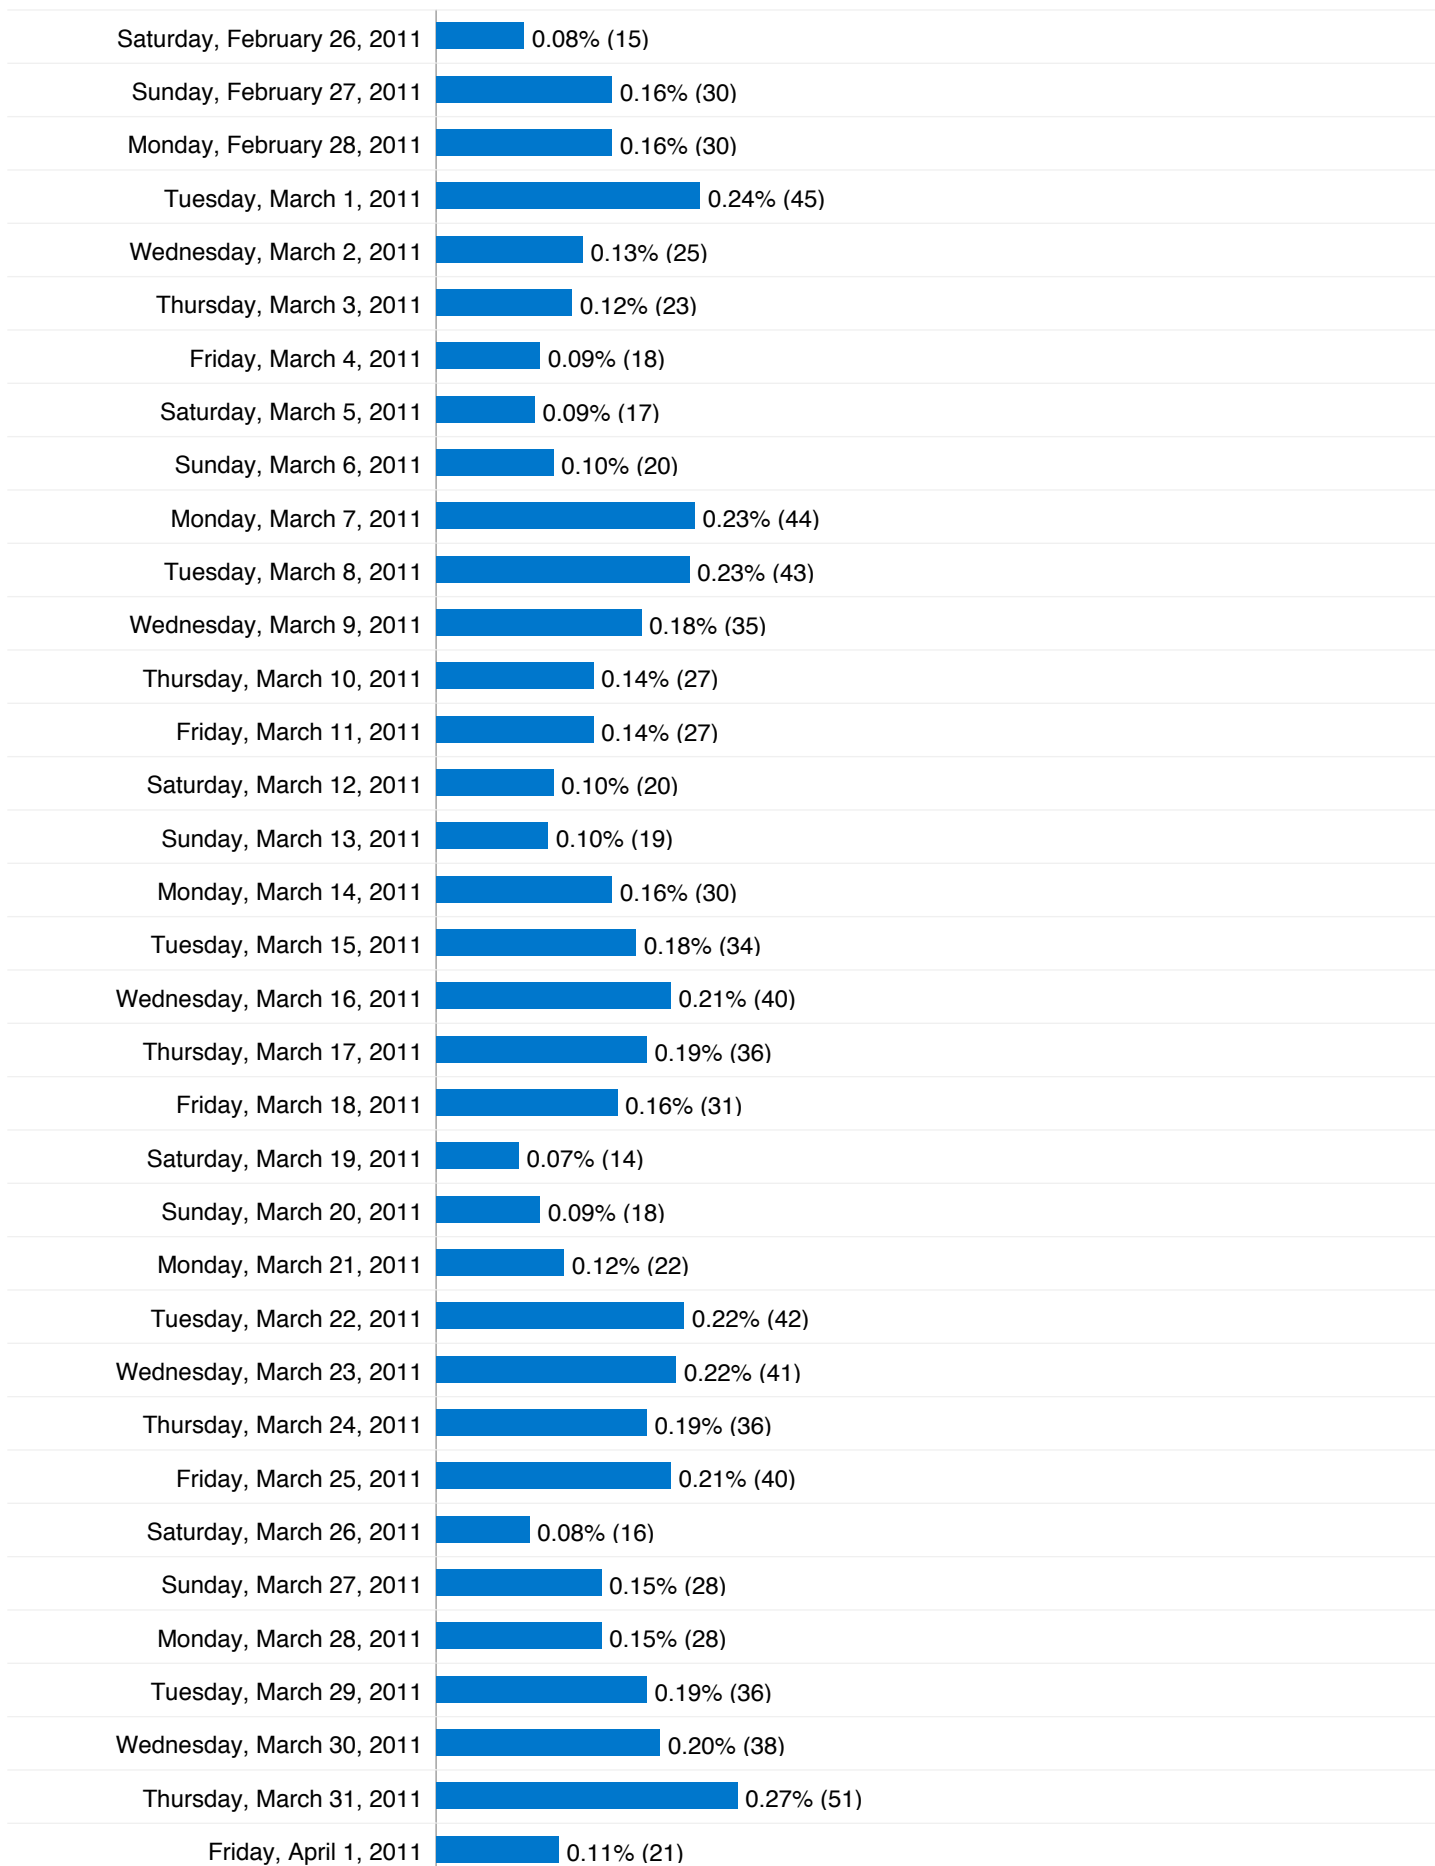

Monday, April 26, 2010	0.00% (0)
Tuesday, April 27, 2010	0.00% (0)
Wednesday, April 28, 2010	0.08% (15)
Thursday, April 29, 2010	0.07% (14)
Friday, April 30, 2010	0.03% (6)
Saturday, May 1, 2010	0.01% (1)
Sunday, May 2, 2010	0.02% (4)
Monday, May 3, 2010	0.03% (5)
Tuesday, May 4, 2010	0.06% (11)
Wednesday, May 5, 2010	0.05% (10)
Thursday, May 6, 2010	0.09% (18)
Friday, May 7, 2010	0.13% (24)
Saturday, May 8, 2010	0.14% (27)
Sunday, May 9, 2010	0.07% (13)
Monday, May 10, 2010	0.14% (26)
Tuesday, May 11, 2010	0.13% (24)
Wednesday, May 12, 2010	0.09% (17)
Thursday, May 13, 2010	0.12% (22)
Friday, May 14, 2010	0.08% (15)
Saturday, May 15, 2010	0.03% (6)
Sunday, May 16, 2010	0.04% (8)
Monday, May 17, 2010	0.07% (14)
Tuesday, May 18, 2010	0.08% (15)
Wednesday, May 19, 2010	0.06% (11)
Thursday, May 20, 2010	0.06% (11)
Friday, May 21, 2010	0.00% (0)

14,019 people visited this site

 **24,918 Visits**

 **14,019 Absolute Unique Visitors**

 **102,157 Pageviews**

 **4.10 Average Pageviews**

 **00:05:29 Time on Site**

 **58.07% Bounce Rate**

 **56.06% New Visits**

24,918 visits came from 138 countries/territories

Site Usage						
Visits	Pages/Visit	Avg. Time on Site	% New Visits	Bounce Rate		
24,918 % of Site Total: 100.00%	4.10 Site Avg: 4.10 (0.00%)	00:05:29 Site Avg: 00:05:29 (0.00%)	56.06% Site Avg: 56.06% (-0.01%)	58.07% Site Avg: 58.07% (0.00%)		
Country/Territory	Visits	Pages/Visit	Avg. Time on Site	% New Visits	Bounce Rate	
United Kingdom	18,379	4.79	00:06:37	46.66%	54.20%	
United States	1,850	2.02	00:03:14	83.95%	70.86%	
India	399	1.66	00:01:15	91.23%	76.19%	
Canada	284	1.91	00:01:24	94.72%	72.18%	
Germany	217	2.12	00:01:48	80.18%	64.98%	
Brazil	208	1.74	00:00:35	75.00%	73.56%	
Italy	204	2.36	00:02:05	73.04%	60.29%	
France	176	2.29	00:01:25	86.36%	65.34%	
Australia	146	2.03	00:00:59	91.78%	71.92%	