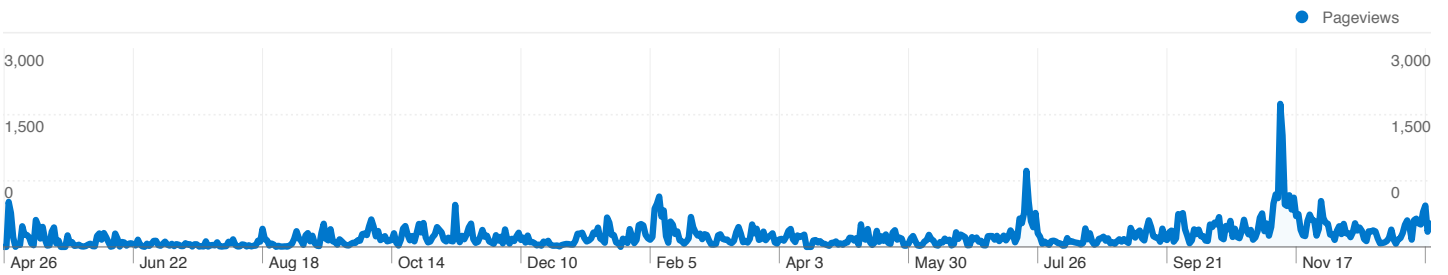

Pages on this site were viewed a total of 102,157 times

102,157 Pageviews

60,841 Unique Views

58.08% Bounce Rate

Top Content

Pages	Pageviews	% Pageviews
/	27,355	26.78%
/user/login	2,615	2.56%
/frontpage	1,700	1.66%
/create	1,249	1.22%
/users/cfollows	1,166	1.14%