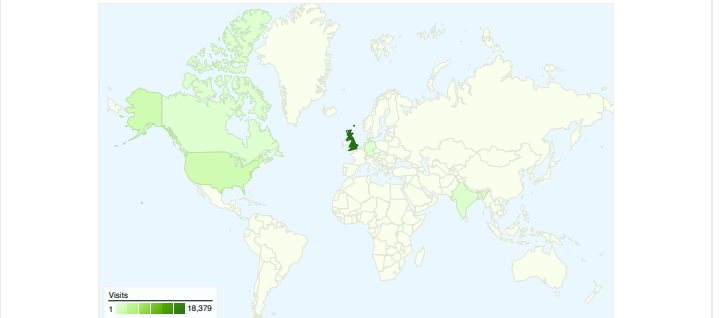

Site Usage

 **24,918** Visits

 **58.07%** Bounce Rate

 **102,157** Pageviews

 **00:05:29** Avg. Time on Site

 **4.10** Pages/Visit

 **56.06%** % New Visits

Absolute Unique Visitors

Map Overlay

Visitors Overview

Content Overview

Pages	Pageviews	% Pageviews
/	27,355	26.78%
/user/login	2,615	2.56%
/frontpage	1,700	1.66%
/create	1,249	1.22%
/users/cfollows	1,166	1.14%

Traffic Sources Overview

14,019 people visited this site

 **24,918 Visits**

 **14,019 Absolute Unique Visitors**

 **102,157 Pageviews**

 **4.10 Average Pageviews**

 **00:05:29 Time on Site**

 **58.07% Bounce Rate**

 **56.06% New Visits**

24,918 visits came from 138 countries/territories

Site Usage						
Visits	Pages/Visit	Avg. Time on Site	% New Visits	Bounce Rate		
24,918 % of Site Total: 100.00%	4.10 Site Avg: 4.10 (0.00%)	00:05:29 Site Avg: 00:05:29 (0.00%)	56.06% Site Avg: 56.06% (-0.01%)	58.07% Site Avg: 58.07% (0.00%)		
Country/Territory	Visits	Pages/Visit	Avg. Time on Site	% New Visits	Bounce Rate	
United Kingdom	18,379	4.79	00:06:37	46.66%	54.20%	
United States	1,850	2.02	00:03:14	83.95%	70.86%	
India	399	1.66	00:01:15	91.23%	76.19%	
Canada	284	1.91	00:01:24	94.72%	72.18%	
Germany	217	2.12	00:01:48	80.18%	64.98%	
Brazil	208	1.74	00:00:35	75.00%	73.56%	
Italy	204	2.36	00:02:05	73.04%	60.29%	
France	176	2.29	00:01:25	86.36%	65.34%	
Australia	146	2.03	00:00:59	91.78%	71.92%	