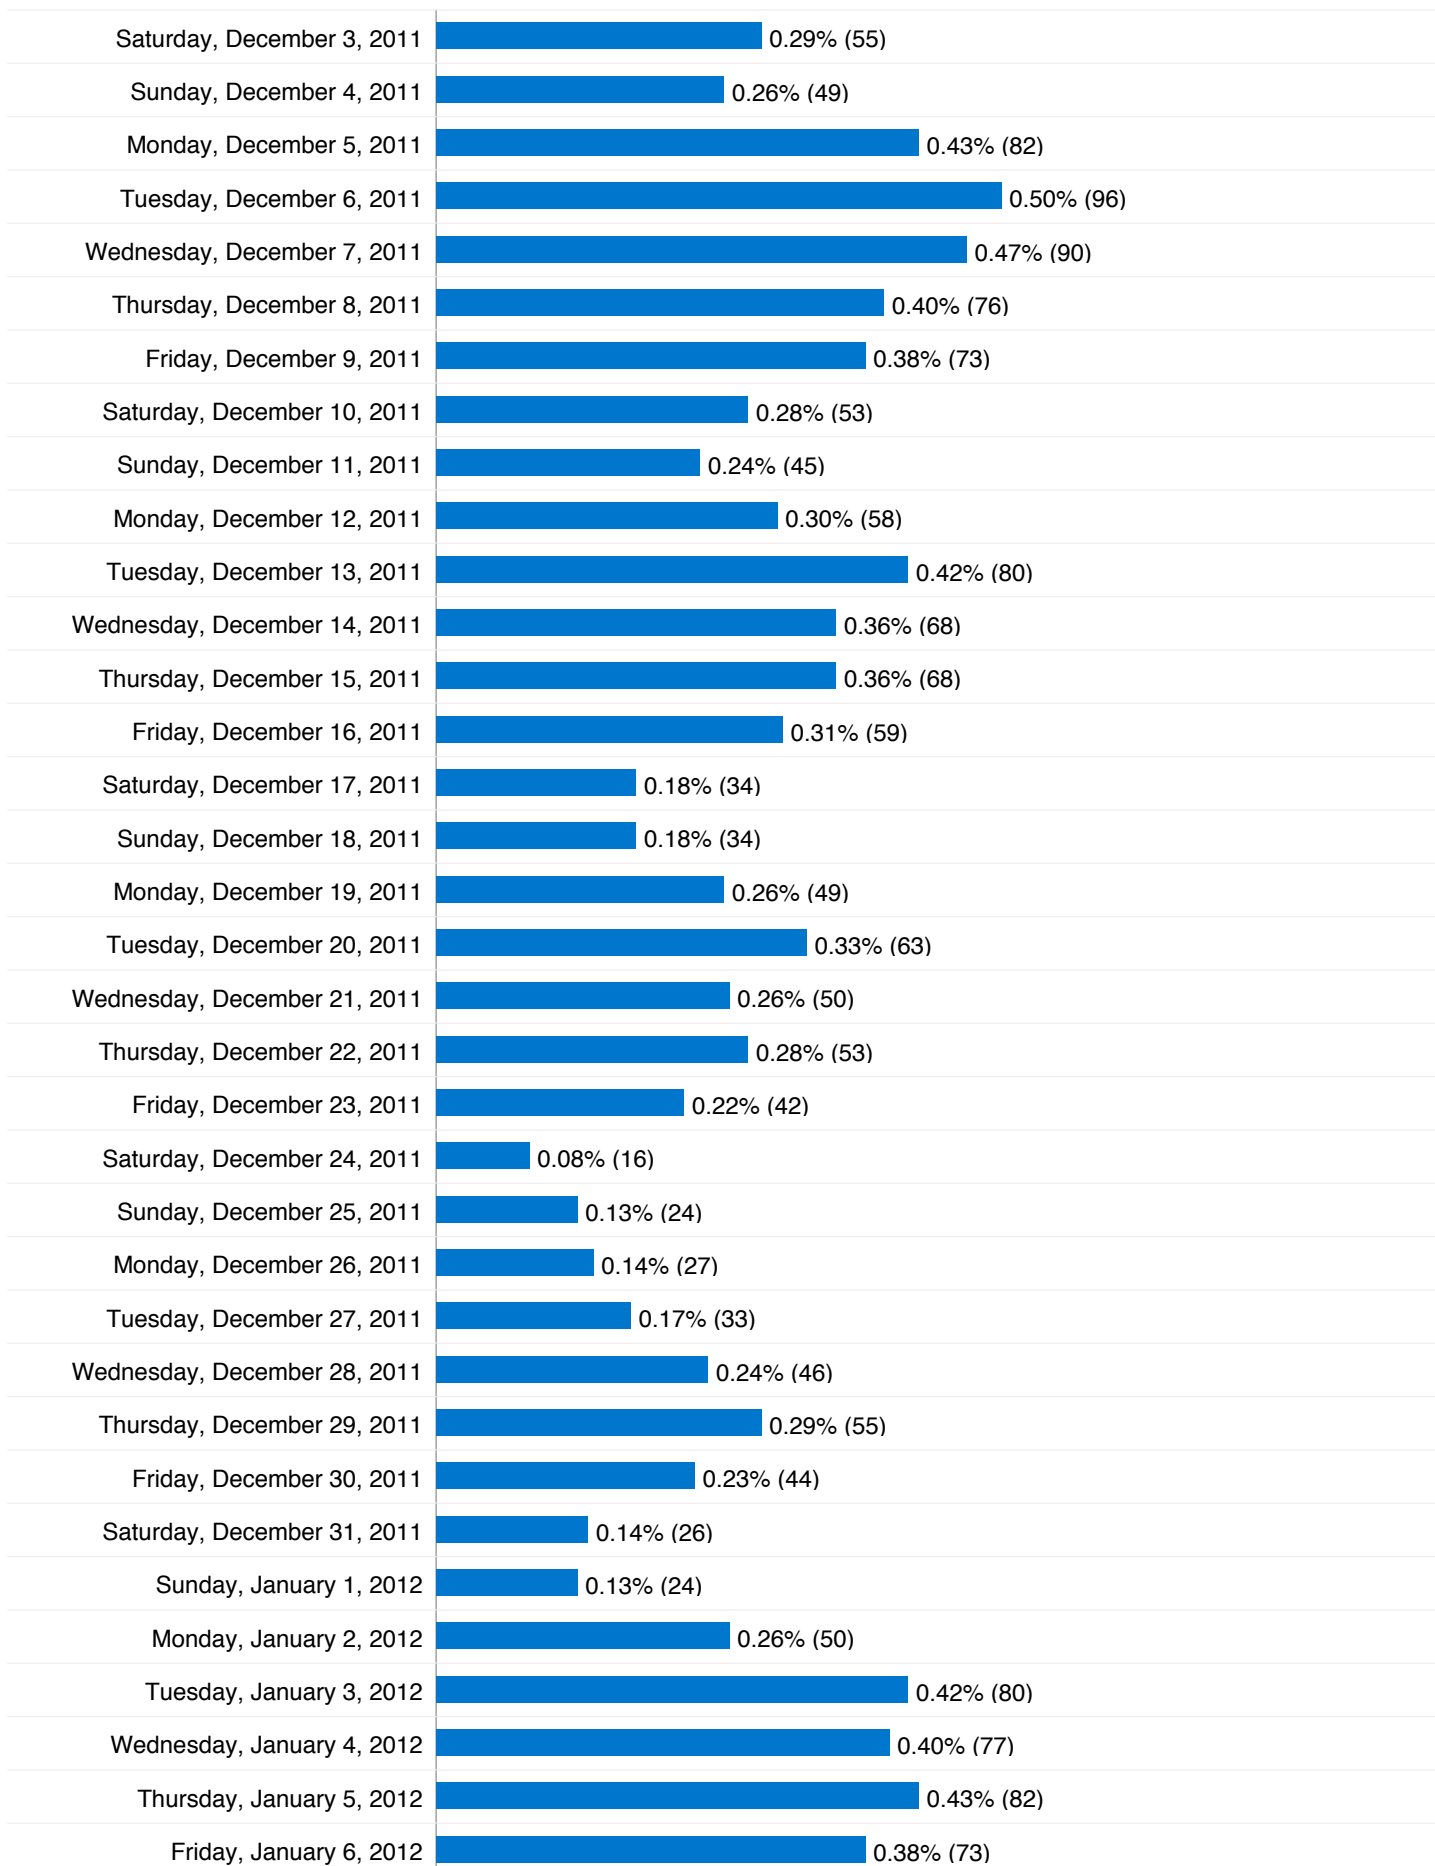

Monday, April 26, 2010	0.00% (0)
Tuesday, April 27, 2010	0.00% (0)
Wednesday, April 28, 2010	0.08% (15)
Thursday, April 29, 2010	0.07% (14)
Friday, April 30, 2010	0.03% (6)
Saturday, May 1, 2010	0.01% (1)
Sunday, May 2, 2010	0.02% (4)
Monday, May 3, 2010	0.03% (5)
Tuesday, May 4, 2010	0.06% (11)
Wednesday, May 5, 2010	0.05% (10)
Thursday, May 6, 2010	0.09% (18)
Friday, May 7, 2010	0.13% (24)
Saturday, May 8, 2010	0.14% (27)
Sunday, May 9, 2010	0.07% (13)
Monday, May 10, 2010	0.14% (26)
Tuesday, May 11, 2010	0.13% (24)
Wednesday, May 12, 2010	0.09% (17)
Thursday, May 13, 2010	0.12% (22)
Friday, May 14, 2010	0.08% (15)
Saturday, May 15, 2010	0.03% (6)
Sunday, May 16, 2010	0.04% (8)
Monday, May 17, 2010	0.07% (14)
Tuesday, May 18, 2010	0.08% (15)
Wednesday, May 19, 2010	0.06% (11)
Thursday, May 20, 2010	0.06% (11)
Friday, May 21, 2010	0.00% (0)

14,019 people visited this site

 **24,918 Visits**

 **14,019 Absolute Unique Visitors**

 **102,157 Pageviews**

 **4.10 Average Pageviews**

 **00:05:29 Time on Site**

 **58.07% Bounce Rate**

 **56.06% New Visits**

24,918 visits came from 138 countries/territories

Site Usage						
Visits	Pages/Visit	Avg. Time on Site	% New Visits	Bounce Rate		
24,918 % of Site Total: 100.00%	4.10 Site Avg: 4.10 (0.00%)	00:05:29 Site Avg: 00:05:29 (0.00%)	56.06% Site Avg: 56.06% (-0.01%)	58.07% Site Avg: 58.07% (0.00%)		
Country/Territory	Visits	Pages/Visit	Avg. Time on Site	% New Visits	Bounce Rate	
United Kingdom	18,379	4.79	00:06:37	46.66%	54.20%	
United States	1,850	2.02	00:03:14	83.95%	70.86%	
India	399	1.66	00:01:15	91.23%	76.19%	
Canada	284	1.91	00:01:24	94.72%	72.18%	
Germany	217	2.12	00:01:48	80.18%	64.98%	
Brazil	208	1.74	00:00:35	75.00%	73.56%	
Italy	204	2.36	00:02:05	73.04%	60.29%	
France	176	2.29	00:01:25	86.36%	65.34%	
Australia	146	2.03	00:00:59	91.78%	71.92%	