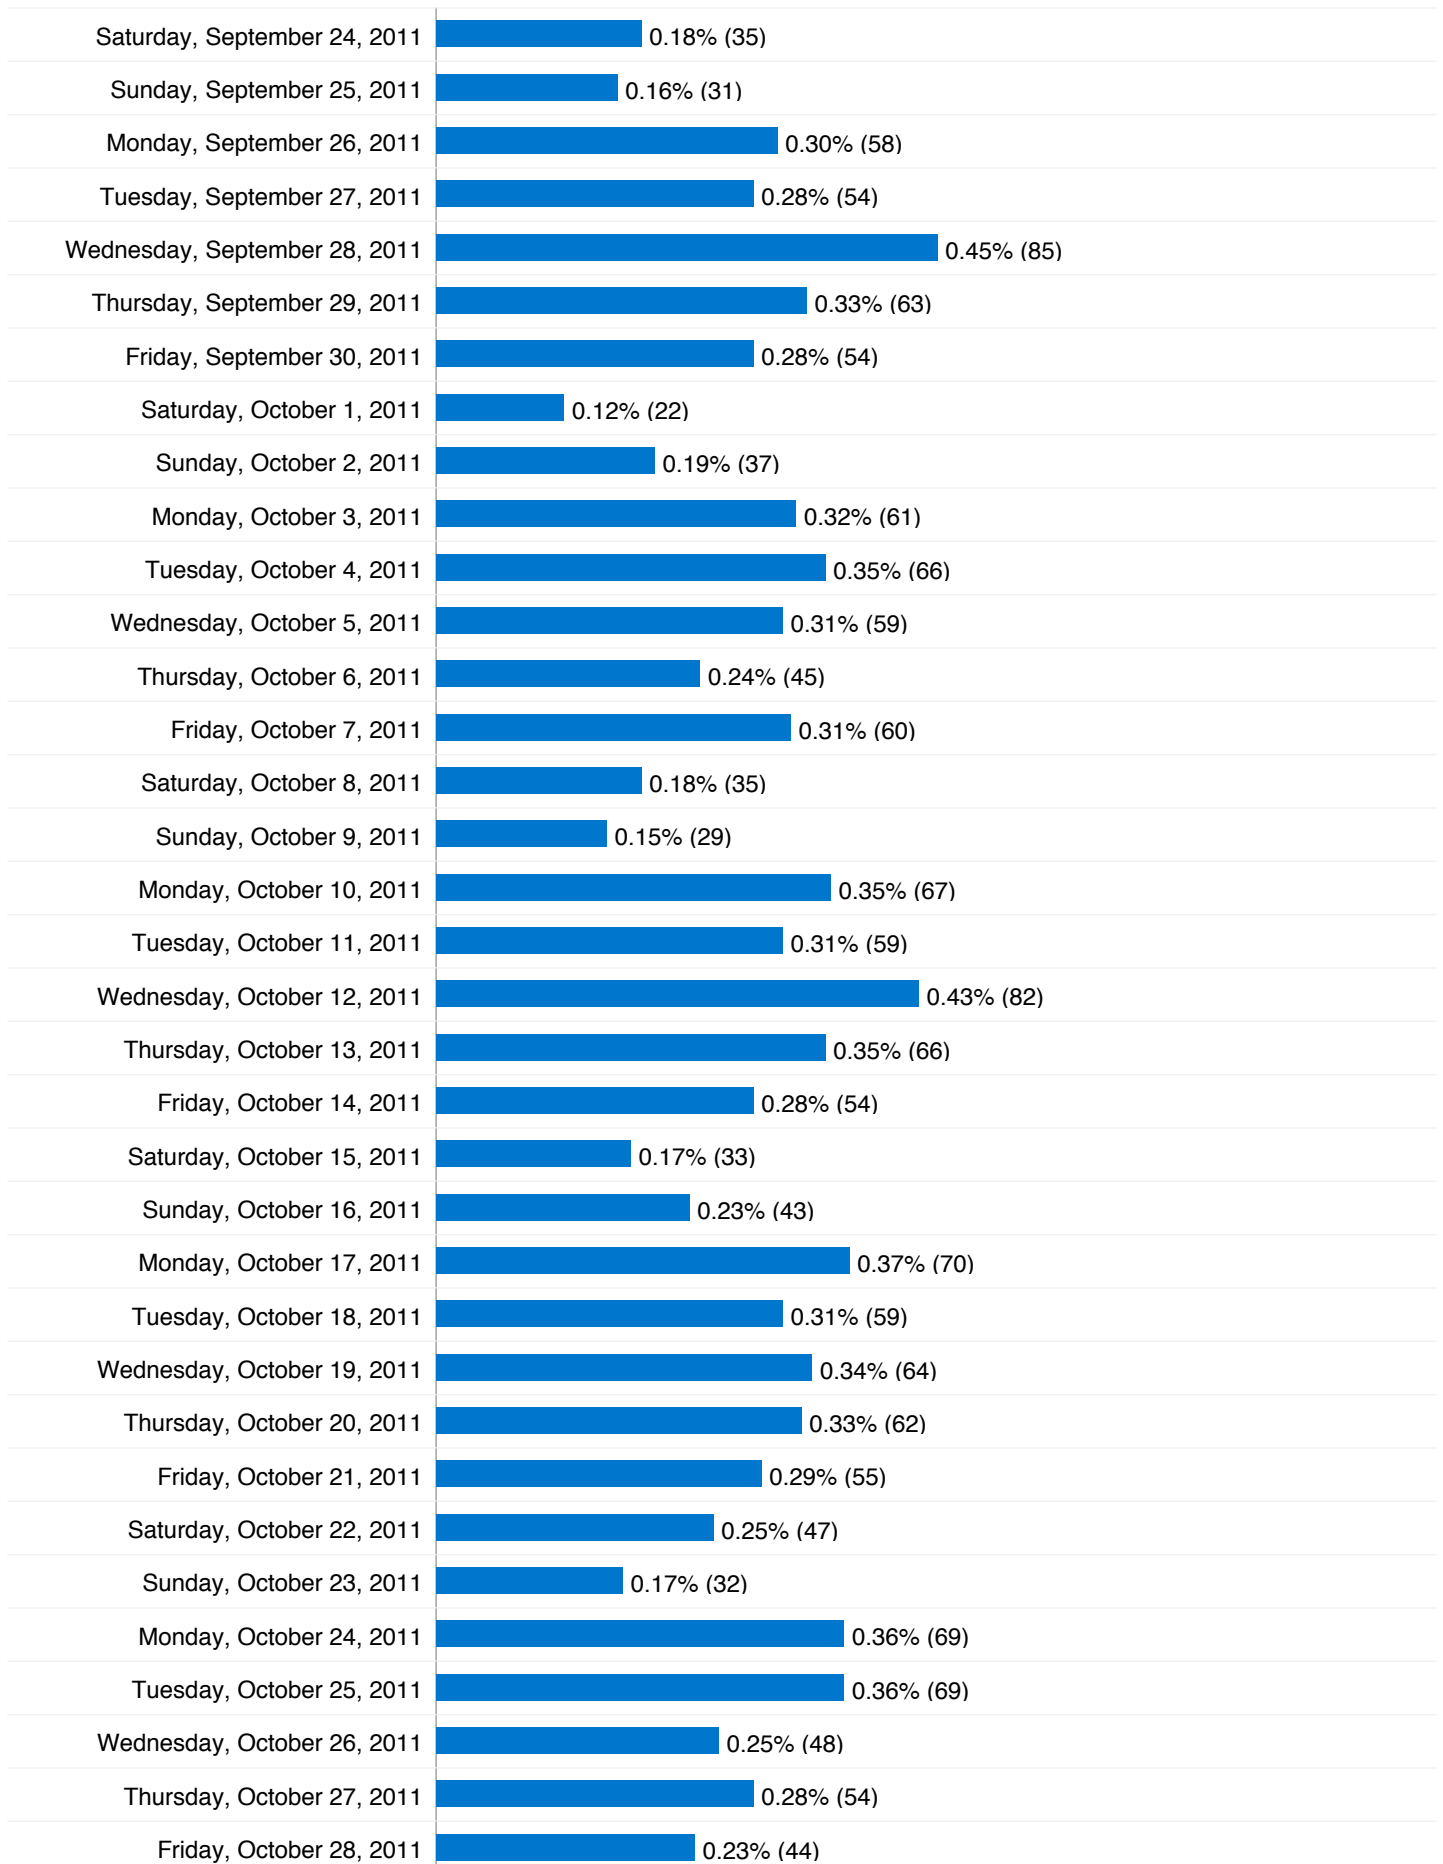

Monday, April 26, 2010	0.00% (0)
Tuesday, April 27, 2010	0.00% (0)
Wednesday, April 28, 2010	0.08% (15)
Thursday, April 29, 2010	0.07% (14)
Friday, April 30, 2010	0.03% (6)
Saturday, May 1, 2010	0.01% (1)
Sunday, May 2, 2010	0.02% (4)
Monday, May 3, 2010	0.03% (5)
Tuesday, May 4, 2010	0.06% (11)
Wednesday, May 5, 2010	0.05% (10)
Thursday, May 6, 2010	0.09% (18)
Friday, May 7, 2010	0.13% (24)
Saturday, May 8, 2010	0.14% (27)
Sunday, May 9, 2010	0.07% (13)
Monday, May 10, 2010	0.14% (26)
Tuesday, May 11, 2010	0.13% (24)
Wednesday, May 12, 2010	0.09% (17)
Thursday, May 13, 2010	0.12% (22)
Friday, May 14, 2010	0.08% (15)
Saturday, May 15, 2010	0.03% (6)
Sunday, May 16, 2010	0.04% (8)
Monday, May 17, 2010	0.07% (14)
Tuesday, May 18, 2010	0.08% (15)
Wednesday, May 19, 2010	0.06% (11)
Thursday, May 20, 2010	0.06% (11)
Friday, May 21, 2010	0.00% (0)

14,019 people visited this site

 **24,918 Visits**

 **14,019 Absolute Unique Visitors**

 **102,157 Pageviews**

 **4.10 Average Pageviews**

 **00:05:29 Time on Site**

 **58.07% Bounce Rate**

 **56.06% New Visits**

24,918 visits came from 138 countries/territories

Site Usage						
Visits	Pages/Visit	Avg. Time on Site	% New Visits	Bounce Rate		
24,918 % of Site Total: 100.00%	4.10 Site Avg: 4.10 (0.00%)	00:05:29 Site Avg: 00:05:29 (0.00%)	56.06% Site Avg: 56.06% (-0.01%)	58.07% Site Avg: 58.07% (0.00%)		
Country/Territory	Visits	Pages/Visit	Avg. Time on Site	% New Visits	Bounce Rate	
United Kingdom	18,379	4.79	00:06:37	46.66%	54.20%	
United States	1,850	2.02	00:03:14	83.95%	70.86%	
India	399	1.66	00:01:15	91.23%	76.19%	
Canada	284	1.91	00:01:24	94.72%	72.18%	
Germany	217	2.12	00:01:48	80.18%	64.98%	
Brazil	208	1.74	00:00:35	75.00%	73.56%	
Italy	204	2.36	00:02:05	73.04%	60.29%	
France	176	2.29	00:01:25	86.36%	65.34%	
Australia	146	2.03	00:00:59	91.78%	71.92%	