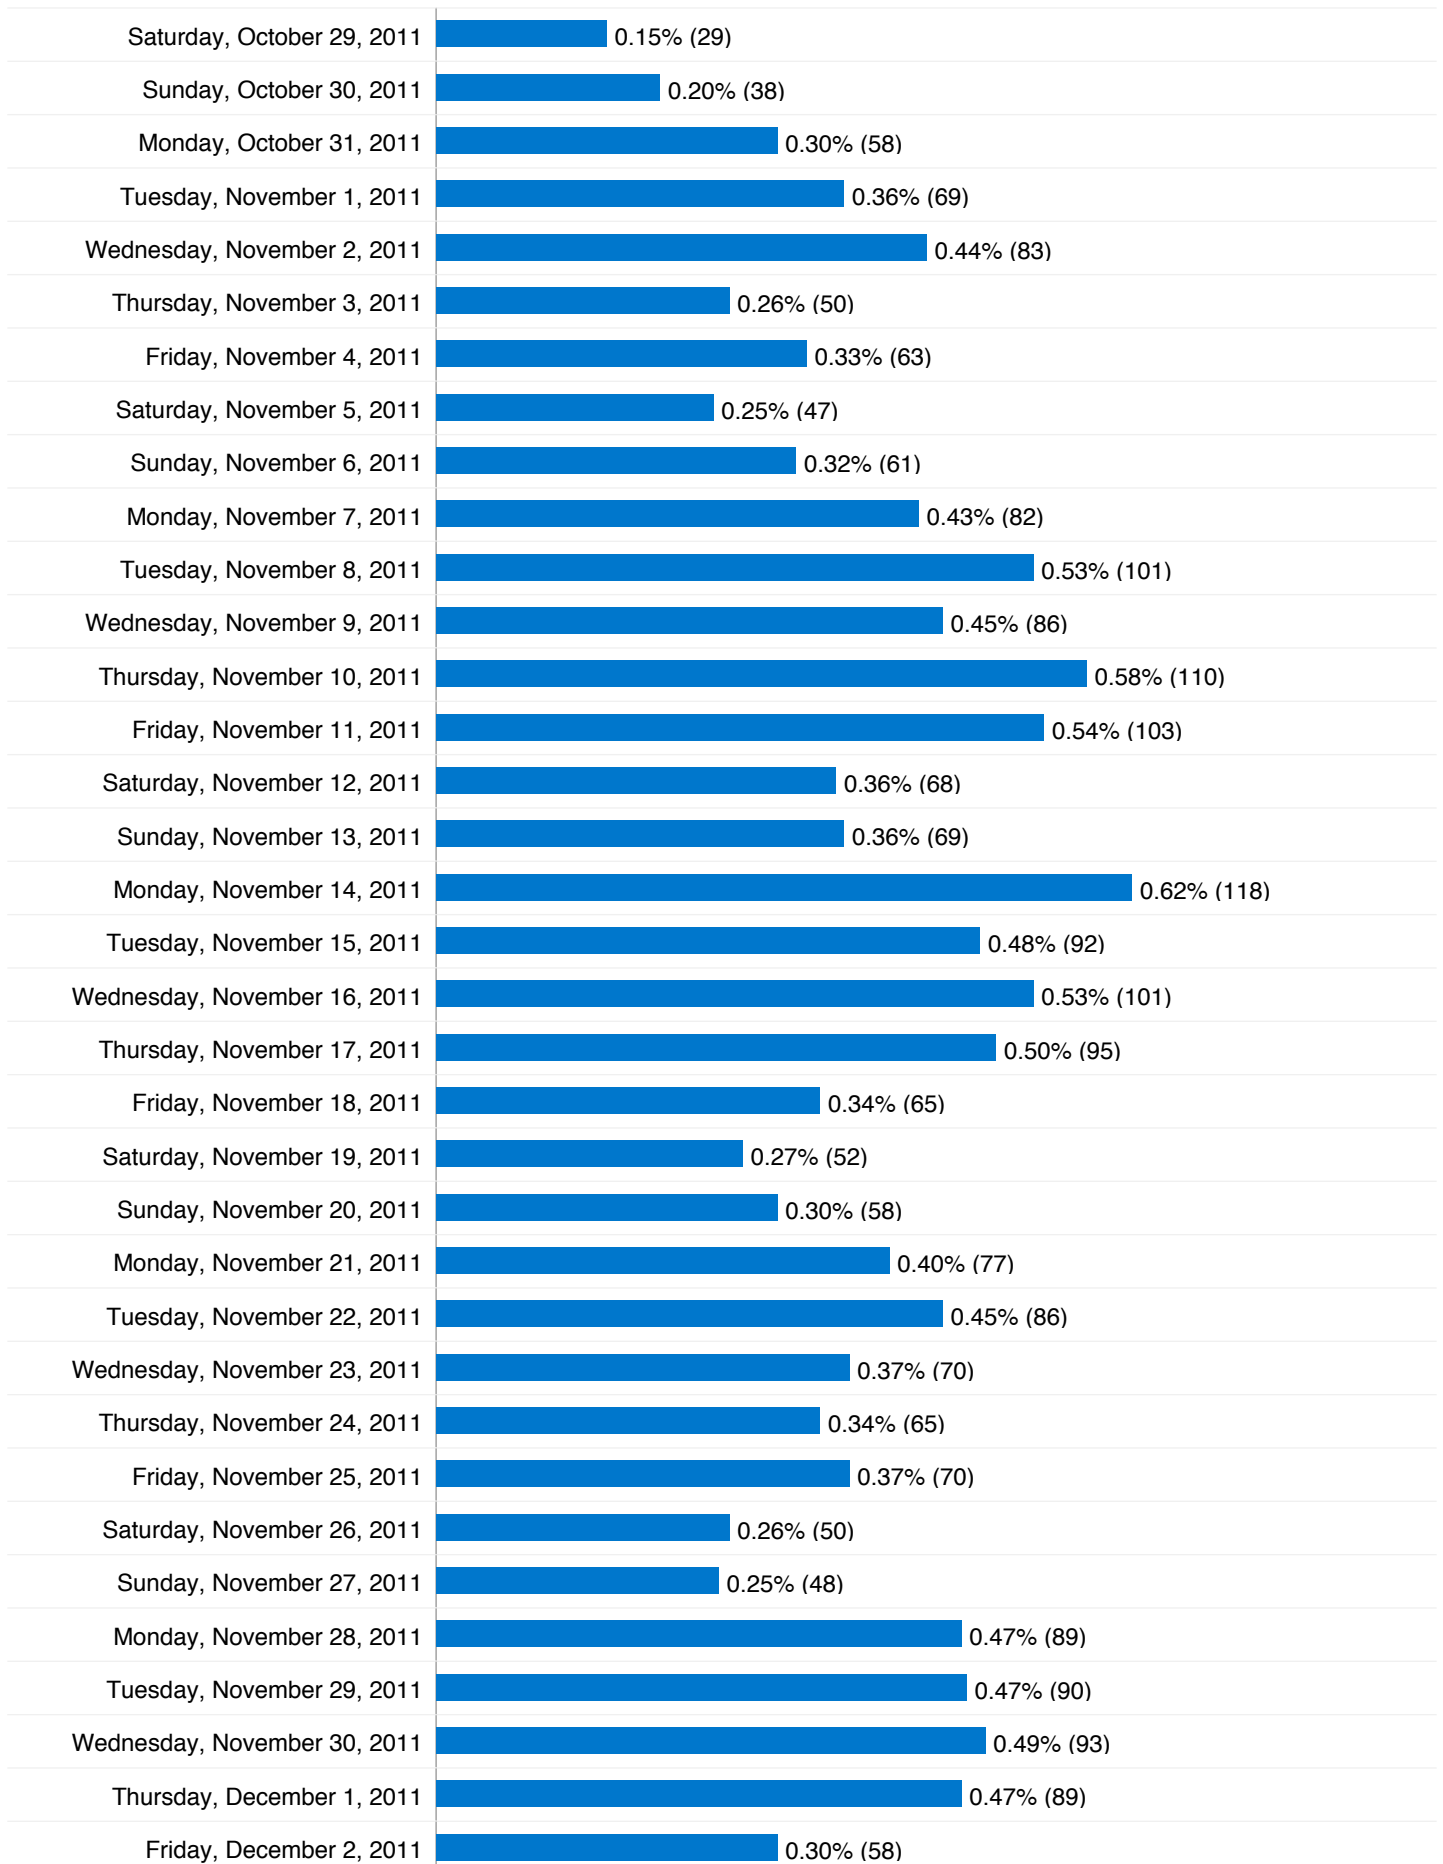

Monday, April 26, 2010	0.00% (0)
Tuesday, April 27, 2010	0.00% (0)
Wednesday, April 28, 2010	0.08% (15)
Thursday, April 29, 2010	0.07% (14)
Friday, April 30, 2010	0.03% (6)
Saturday, May 1, 2010	0.01% (1)
Sunday, May 2, 2010	0.02% (4)
Monday, May 3, 2010	0.03% (5)
Tuesday, May 4, 2010	0.06% (11)
Wednesday, May 5, 2010	0.05% (10)
Thursday, May 6, 2010	0.09% (18)
Friday, May 7, 2010	0.13% (24)
Saturday, May 8, 2010	0.14% (27)
Sunday, May 9, 2010	0.07% (13)
Monday, May 10, 2010	0.14% (26)
Tuesday, May 11, 2010	0.13% (24)
Wednesday, May 12, 2010	0.09% (17)
Thursday, May 13, 2010	0.12% (22)
Friday, May 14, 2010	0.08% (15)
Saturday, May 15, 2010	0.03% (6)
Sunday, May 16, 2010	0.04% (8)
Monday, May 17, 2010	0.07% (14)
Tuesday, May 18, 2010	0.08% (15)
Wednesday, May 19, 2010	0.06% (11)
Thursday, May 20, 2010	0.06% (11)
Friday, May 21, 2010	0.00% (0)

14,019 people visited this site

 **24,918 Visits**

 **14,019 Absolute Unique Visitors**

 **102,157 Pageviews**

 **4.10 Average Pageviews**

 **00:05:29 Time on Site**

 **58.07% Bounce Rate**

 **56.06% New Visits**

24,918 visits came from 138 countries/territories

Site Usage						
Visits	Pages/Visit	Avg. Time on Site	% New Visits	Bounce Rate		
24,918 % of Site Total: 100.00%	4.10 Site Avg: 4.10 (0.00%)	00:05:29 Site Avg: 00:05:29 (0.00%)	56.06% Site Avg: 56.06% (-0.01%)	58.07% Site Avg: 58.07% (0.00%)		
Country/Territory	Visits	Pages/Visit	Avg. Time on Site	% New Visits	Bounce Rate	
United Kingdom	18,379	4.79	00:06:37	46.66%	54.20%	
United States	1,850	2.02	00:03:14	83.95%	70.86%	
India	399	1.66	00:01:15	91.23%	76.19%	
Canada	284	1.91	00:01:24	94.72%	72.18%	
Germany	217	2.12	00:01:48	80.18%	64.98%	
Brazil	208	1.74	00:00:35	75.00%	73.56%	
Italy	204	2.36	00:02:05	73.04%	60.29%	
France	176	2.29	00:01:25	86.36%	65.34%	
Australia	146	2.03	00:00:59	91.78%	71.92%	