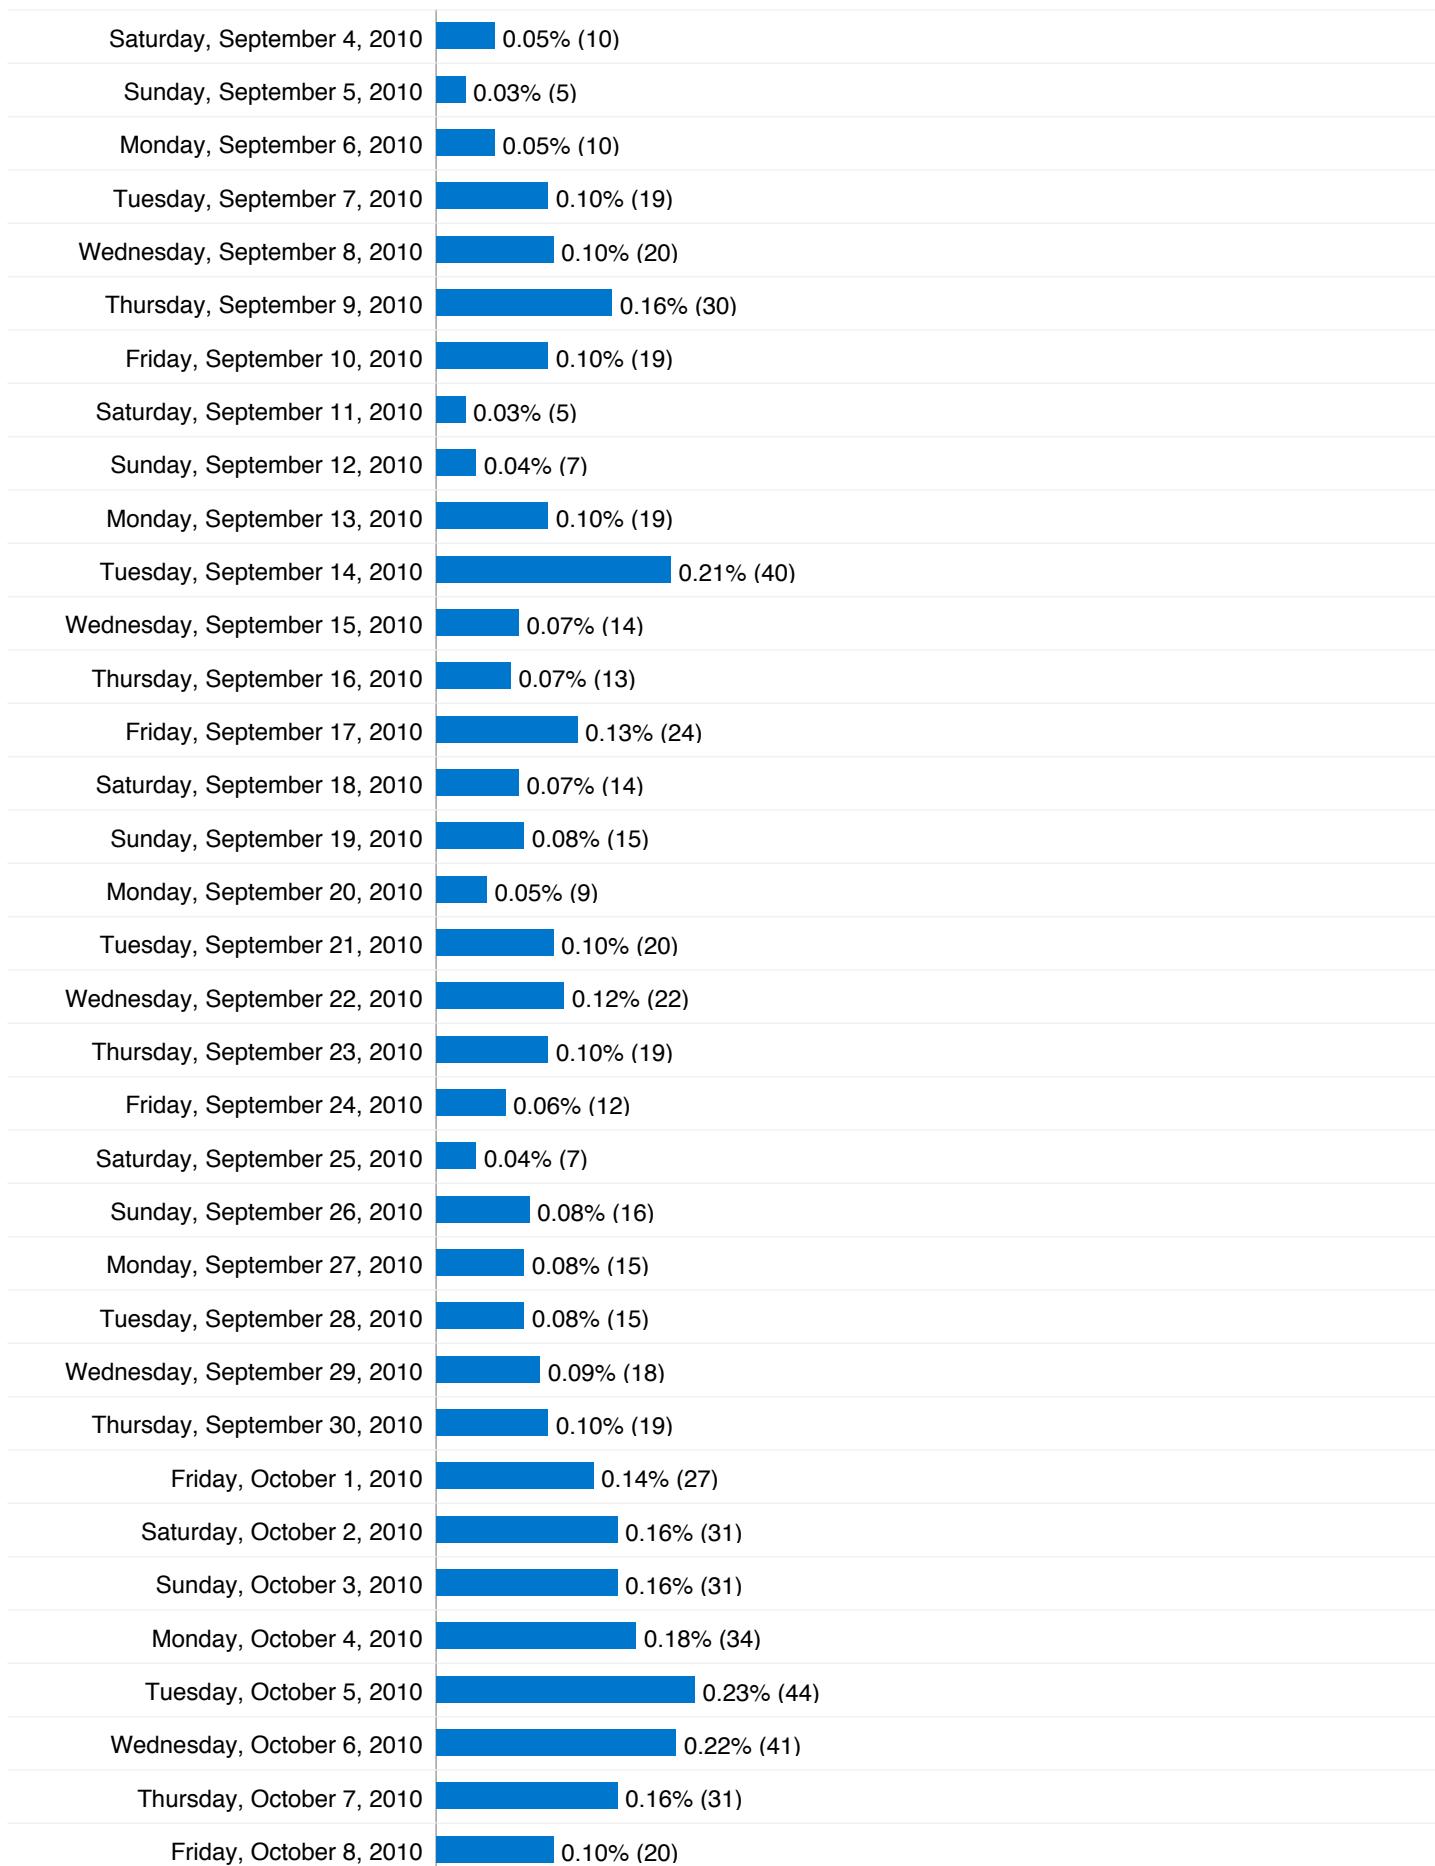

- **Search Engines**
12,316.00 (49.43%)
- **Referring Sites**
7,387.00 (29.65%)
- **Direct Traffic**
5,215.00 (20.93%)

Absolute Unique Visitors

Apr 26, 2010 - Jan 15, 2012

Comparing to: Site

14,019 Absolute Unique Visitors

14,019 people visited this site

 **24,918 Visits**

 **14,019 Absolute Unique Visitors**

 **102,157 Pageviews**

 **4.10 Average Pageviews**

 **00:05:29 Time on Site**

 **58.07% Bounce Rate**

 **56.06% New Visits**

24,918 visits came from 138 countries/territories

Site Usage						
Visits	Pages/Visit	Avg. Time on Site	% New Visits	Bounce Rate		
24,918 % of Site Total: 100.00%	4.10 Site Avg: 4.10 (0.00%)	00:05:29 Site Avg: 00:05:29 (0.00%)	56.06% Site Avg: 56.06% (-0.01%)	58.07% Site Avg: 58.07% (0.00%)		
Country/Territory	Visits	Pages/Visit	Avg. Time on Site	% New Visits	Bounce Rate	
United Kingdom	18,379	4.79	00:06:37	46.66%	54.20%	
United States	1,850	2.02	00:03:14	83.95%	70.86%	
India	399	1.66	00:01:15	91.23%	76.19%	
Canada	284	1.91	00:01:24	94.72%	72.18%	
Germany	217	2.12	00:01:48	80.18%	64.98%	
Brazil	208	1.74	00:00:35	75.00%	73.56%	
Italy	204	2.36	00:02:05	73.04%	60.29%	
France	176	2.29	00:01:25	86.36%	65.34%	
Australia	146	2.03	00:00:59	91.78%	71.92%	