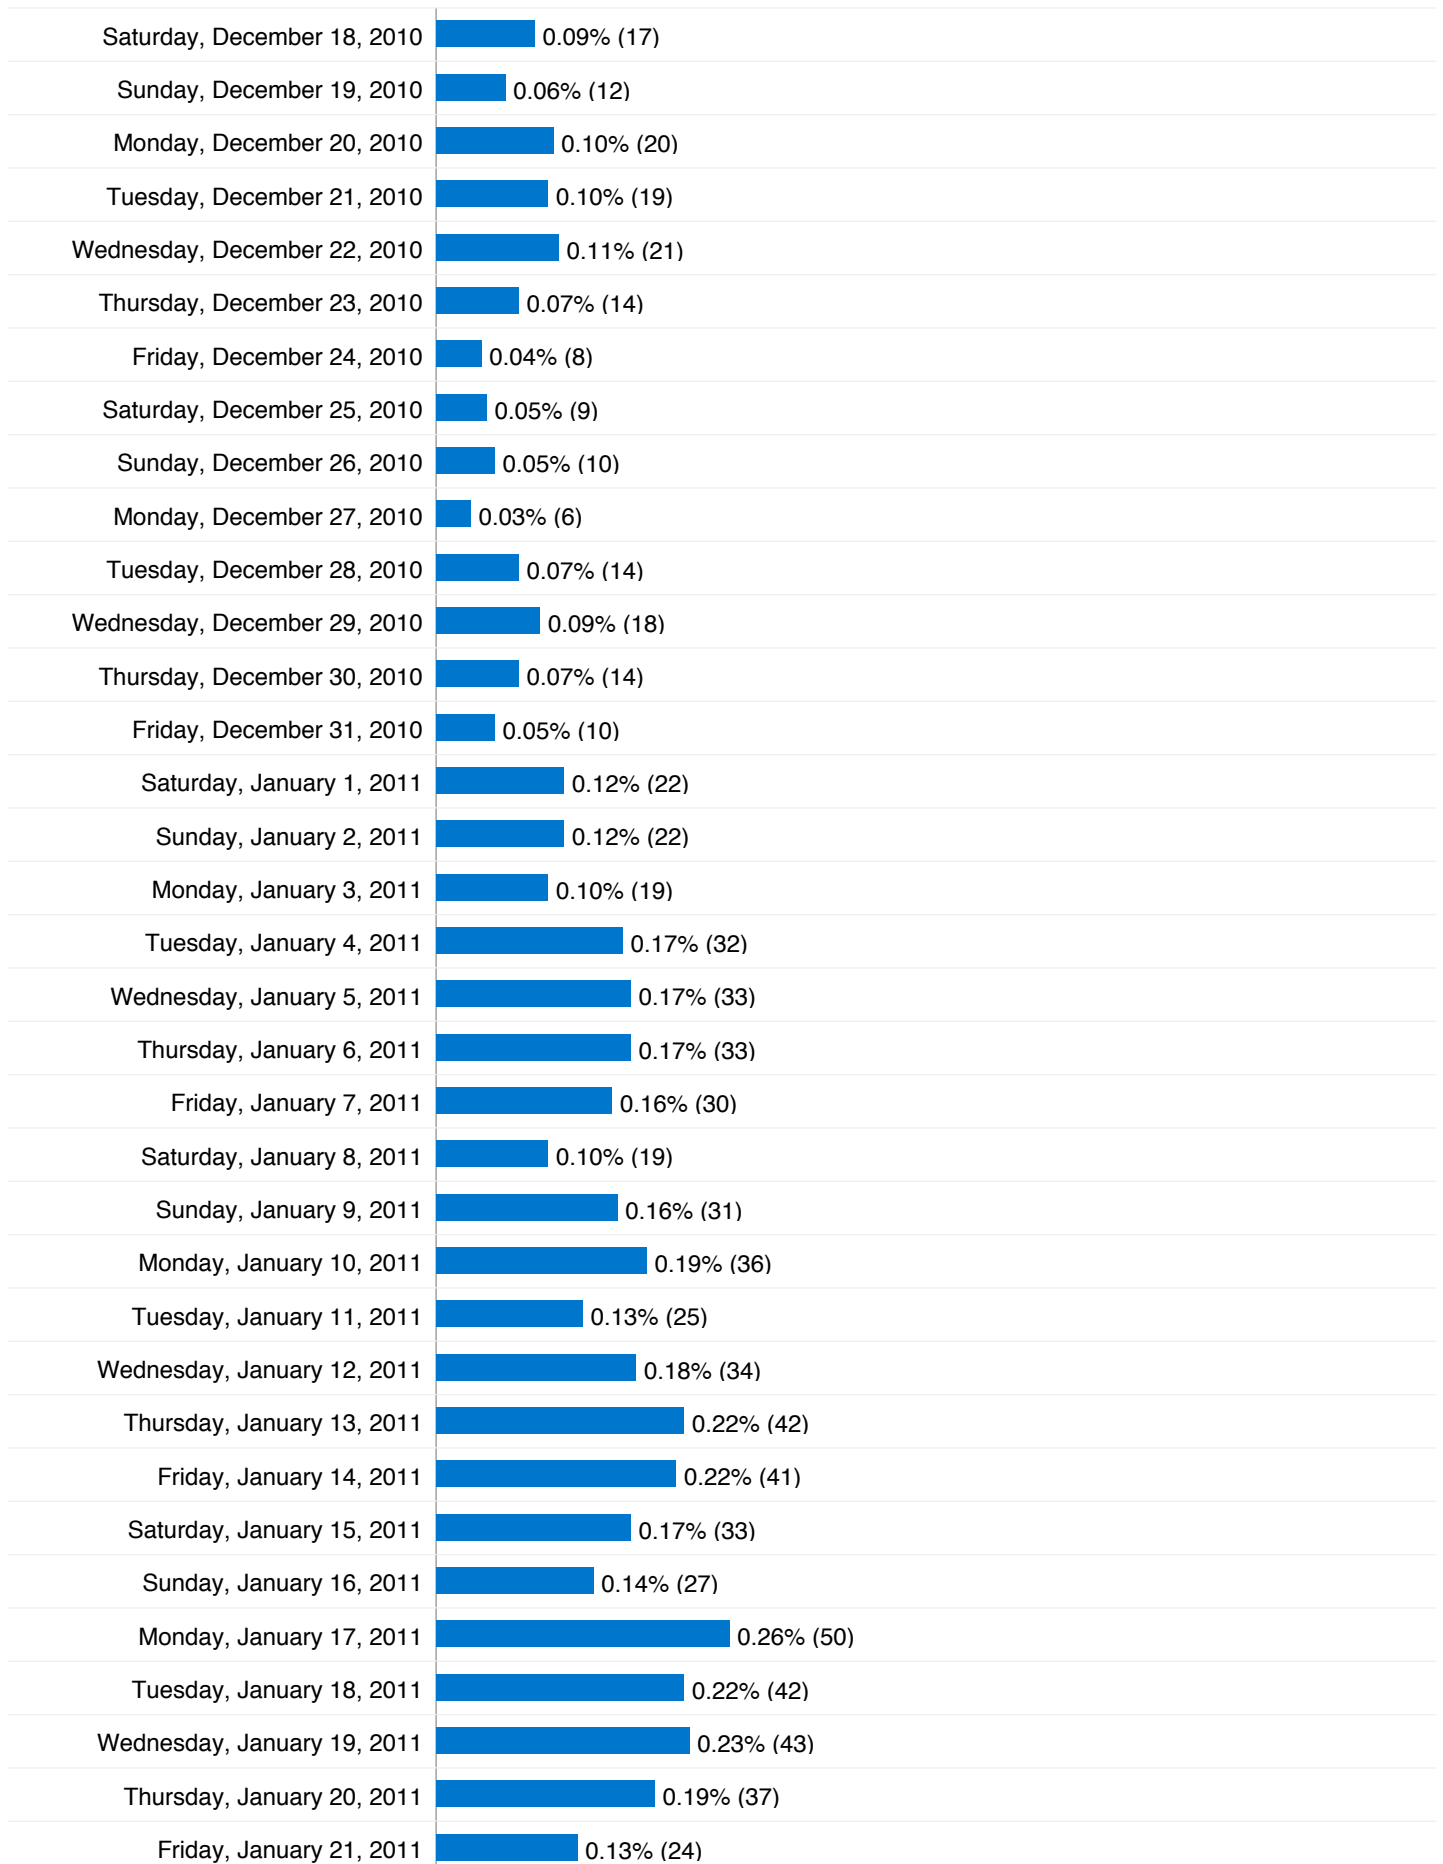

Monday, April 26, 2010	0.00% (0)
Tuesday, April 27, 2010	0.00% (0)
Wednesday, April 28, 2010	0.08% (15)
Thursday, April 29, 2010	0.07% (14)
Friday, April 30, 2010	0.03% (6)
Saturday, May 1, 2010	0.01% (1)
Sunday, May 2, 2010	0.02% (4)
Monday, May 3, 2010	0.03% (5)
Tuesday, May 4, 2010	0.06% (11)
Wednesday, May 5, 2010	0.05% (10)
Thursday, May 6, 2010	0.09% (18)
Friday, May 7, 2010	0.13% (24)
Saturday, May 8, 2010	0.14% (27)
Sunday, May 9, 2010	0.07% (13)
Monday, May 10, 2010	0.14% (26)
Tuesday, May 11, 2010	0.13% (24)
Wednesday, May 12, 2010	0.09% (17)
Thursday, May 13, 2010	0.12% (22)
Friday, May 14, 2010	0.08% (15)
Saturday, May 15, 2010	0.03% (6)
Sunday, May 16, 2010	0.04% (8)
Monday, May 17, 2010	0.07% (14)
Tuesday, May 18, 2010	0.08% (15)
Wednesday, May 19, 2010	0.06% (11)
Thursday, May 20, 2010	0.06% (11)
Friday, May 21, 2010	0.00% (0)

14,019 people visited this site

 **24,918 Visits**

 **14,019 Absolute Unique Visitors**

 **102,157 Pageviews**

 **4.10 Average Pageviews**

 **00:05:29 Time on Site**

 **58.07% Bounce Rate**

 **56.06% New Visits**

24,918 visits came from 138 countries/territories

Site Usage						
Visits	Pages/Visit	Avg. Time on Site	% New Visits	Bounce Rate		
24,918 % of Site Total: 100.00%	4.10 Site Avg: 4.10 (0.00%)	00:05:29 Site Avg: 00:05:29 (0.00%)	56.06% Site Avg: 56.06% (-0.01%)	58.07% Site Avg: 58.07% (0.00%)		
Country/Territory	Visits	Pages/Visit	Avg. Time on Site	% New Visits	Bounce Rate	
United Kingdom	18,379	4.79	00:06:37	46.66%	54.20%	
United States	1,850	2.02	00:03:14	83.95%	70.86%	
India	399	1.66	00:01:15	91.23%	76.19%	
Canada	284	1.91	00:01:24	94.72%	72.18%	
Germany	217	2.12	00:01:48	80.18%	64.98%	
Brazil	208	1.74	00:00:35	75.00%	73.56%	
Italy	204	2.36	00:02:05	73.04%	60.29%	
France	176	2.29	00:01:25	86.36%	65.34%	
Australia	146	2.03	00:00:59	91.78%	71.92%	