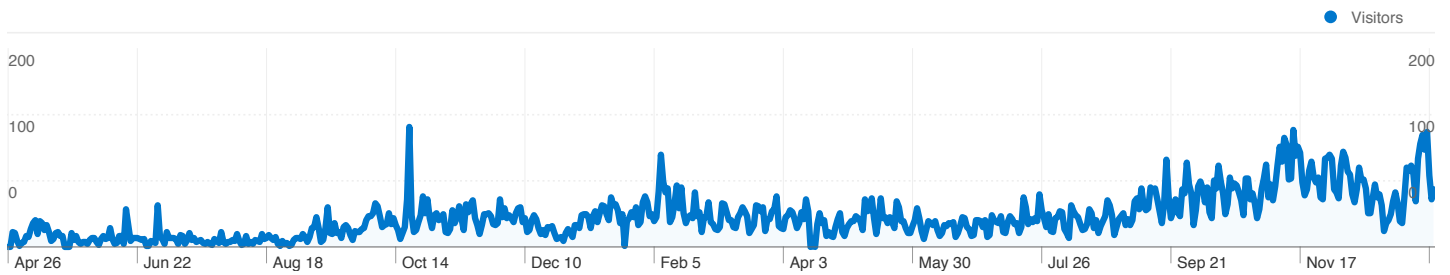

Site Usage

 **24,918** Visits

 **58.07%** Bounce Rate

 **102,157** Pageviews

 **00:05:29** Avg. Time on Site

 **4.10** Pages/Visit

 **56.06%** % New Visits

Absolute Unique Visitors

14,019 people visited this site

 **24,918 Visits**

 **14,019 Absolute Unique Visitors**

 **102,157 Pageviews**

 **4.10 Average Pageviews**

 **00:05:29 Time on Site**

 **58.07% Bounce Rate**

 **56.06% New Visits**

24,918 visits came from 138 countries/territories

Site Usage						
Visits	Pages/Visit	Avg. Time on Site	% New Visits	Bounce Rate		
24,918 % of Site Total: 100.00%	4.10 Site Avg: 4.10 (0.00%)	00:05:29 Site Avg: 00:05:29 (0.00%)	56.06% Site Avg: 56.06% (-0.01%)	58.07% Site Avg: 58.07% (0.00%)		
Country/Territory	Visits	Pages/Visit	Avg. Time on Site	% New Visits	Bounce Rate	
United Kingdom	18,379	4.79	00:06:37	46.66%	54.20%	
United States	1,850	2.02	00:03:14	83.95%	70.86%	
India	399	1.66	00:01:15	91.23%	76.19%	
Canada	284	1.91	00:01:24	94.72%	72.18%	
Germany	217	2.12	00:01:48	80.18%	64.98%	
Brazil	208	1.74	00:00:35	75.00%	73.56%	
Italy	204	2.36	00:02:05	73.04%	60.29%	
France	176	2.29	00:01:25	86.36%	65.34%	
Australia	146	2.03	00:00:59	91.78%	71.92%	