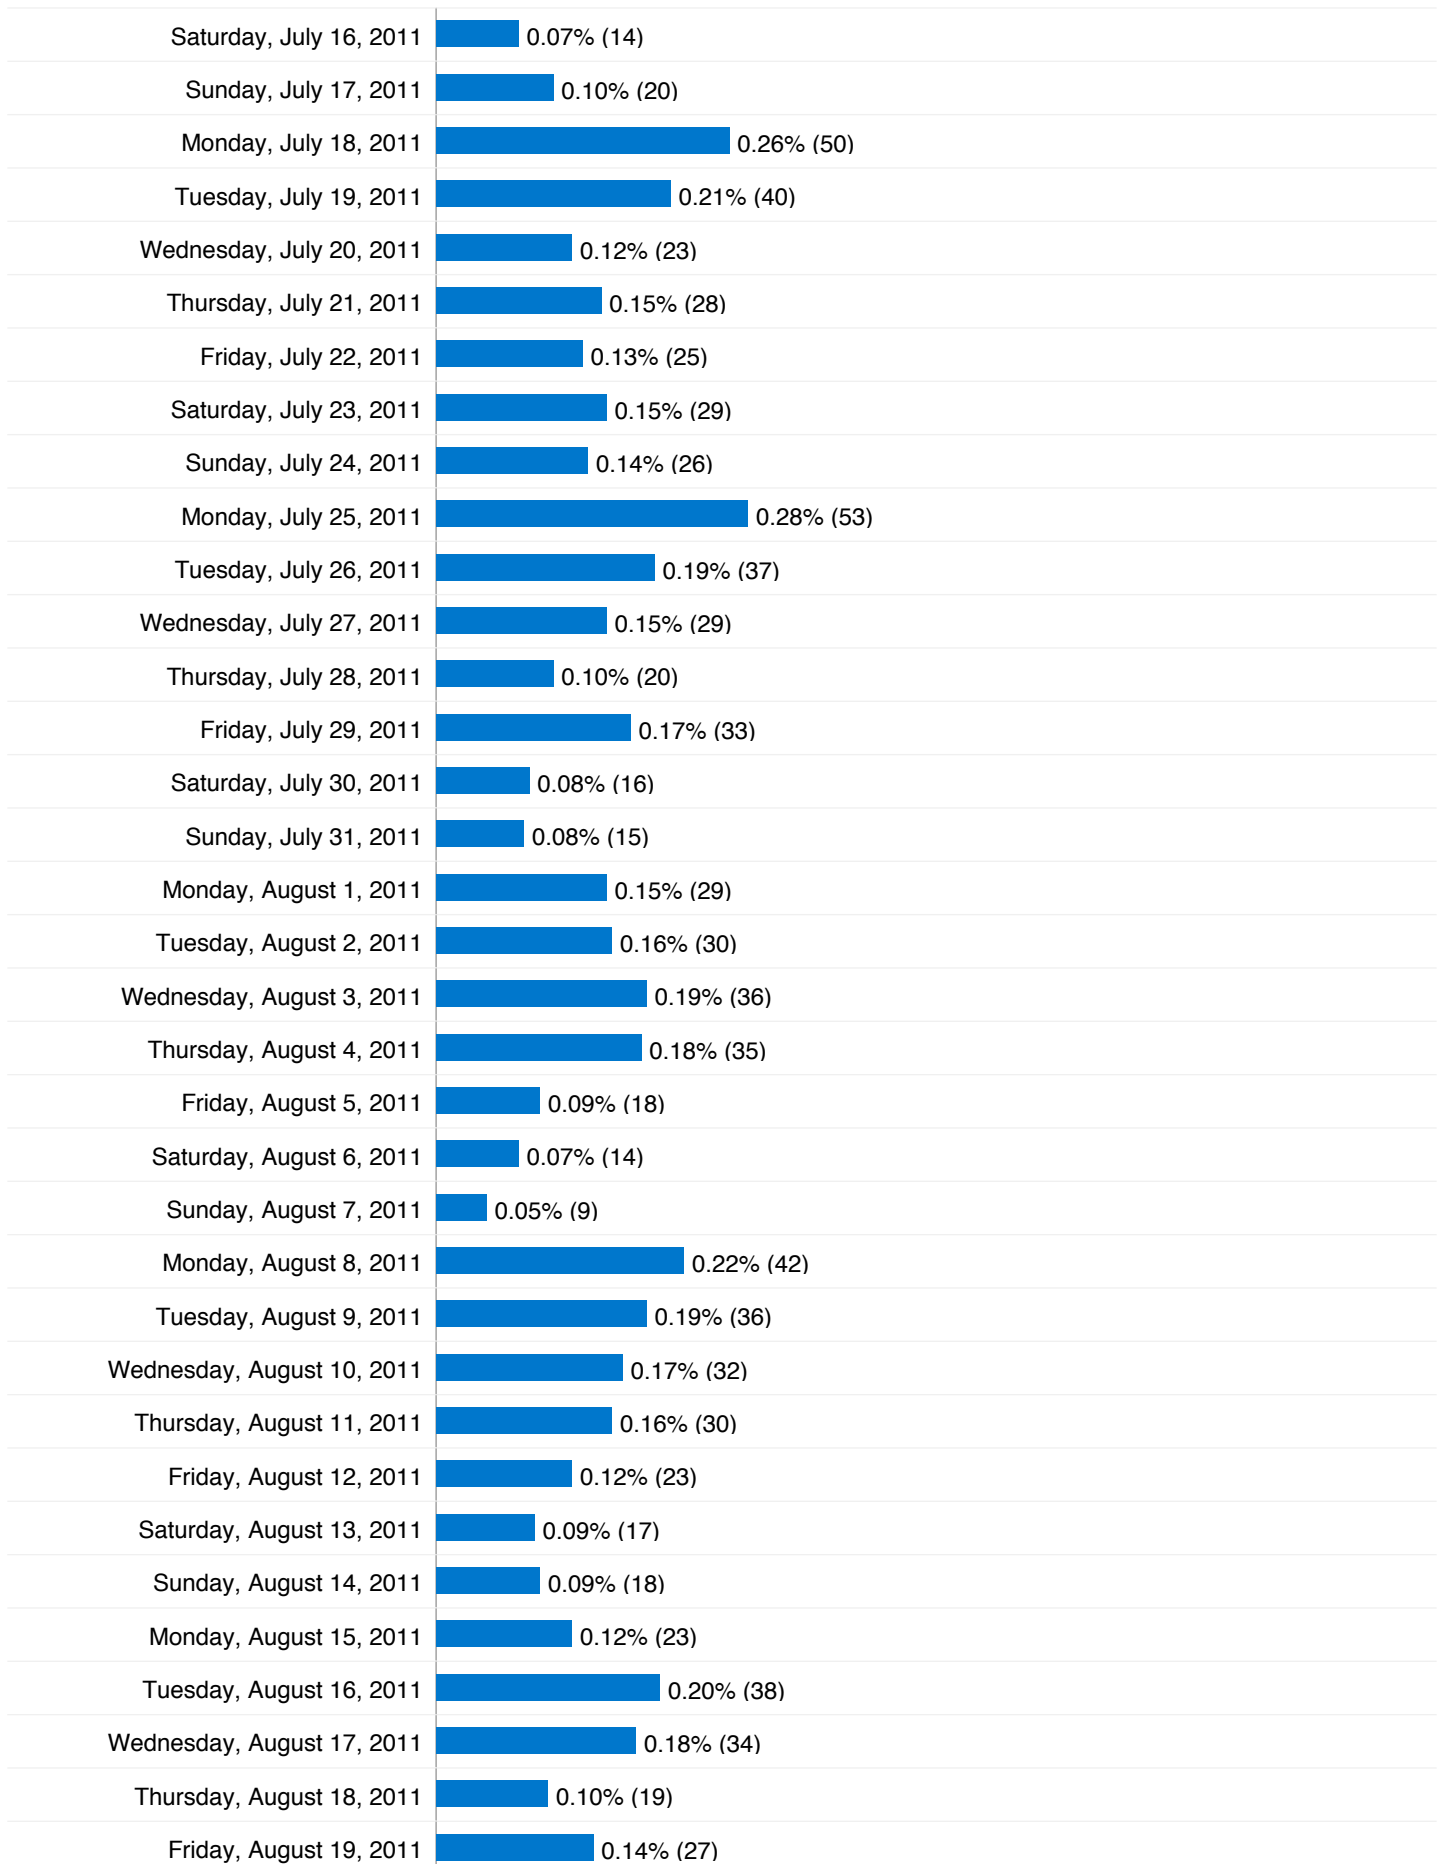

14,019 people visited this site

 **24,918 Visits**

 **14,019 Absolute Unique Visitors**

 **102,157 Pageviews**

 **4.10 Average Pageviews**

 **00:05:29 Time on Site**

 **58.07% Bounce Rate**

 **56.06% New Visits**

24,918 visits came from 138 countries/territories

Site Usage						
Visits	Pages/Visit	Avg. Time on Site	% New Visits	Bounce Rate		
24,918 % of Site Total: 100.00%	4.10 Site Avg: 4.10 (0.00%)	00:05:29 Site Avg: 00:05:29 (0.00%)	56.06% Site Avg: 56.06% (-0.01%)	58.07% Site Avg: 58.07% (0.00%)		
Country/Territory	Visits	Pages/Visit	Avg. Time on Site	% New Visits	Bounce Rate	
United Kingdom	18,379	4.79	00:06:37	46.66%	54.20%	
United States	1,850	2.02	00:03:14	83.95%	70.86%	
India	399	1.66	00:01:15	91.23%	76.19%	
Canada	284	1.91	00:01:24	94.72%	72.18%	
Germany	217	2.12	00:01:48	80.18%	64.98%	
Brazil	208	1.74	00:00:35	75.00%	73.56%	
Italy	204	2.36	00:02:05	73.04%	60.29%	
France	176	2.29	00:01:25	86.36%	65.34%	
Australia	146	2.03	00:00:59	91.78%	71.92%	