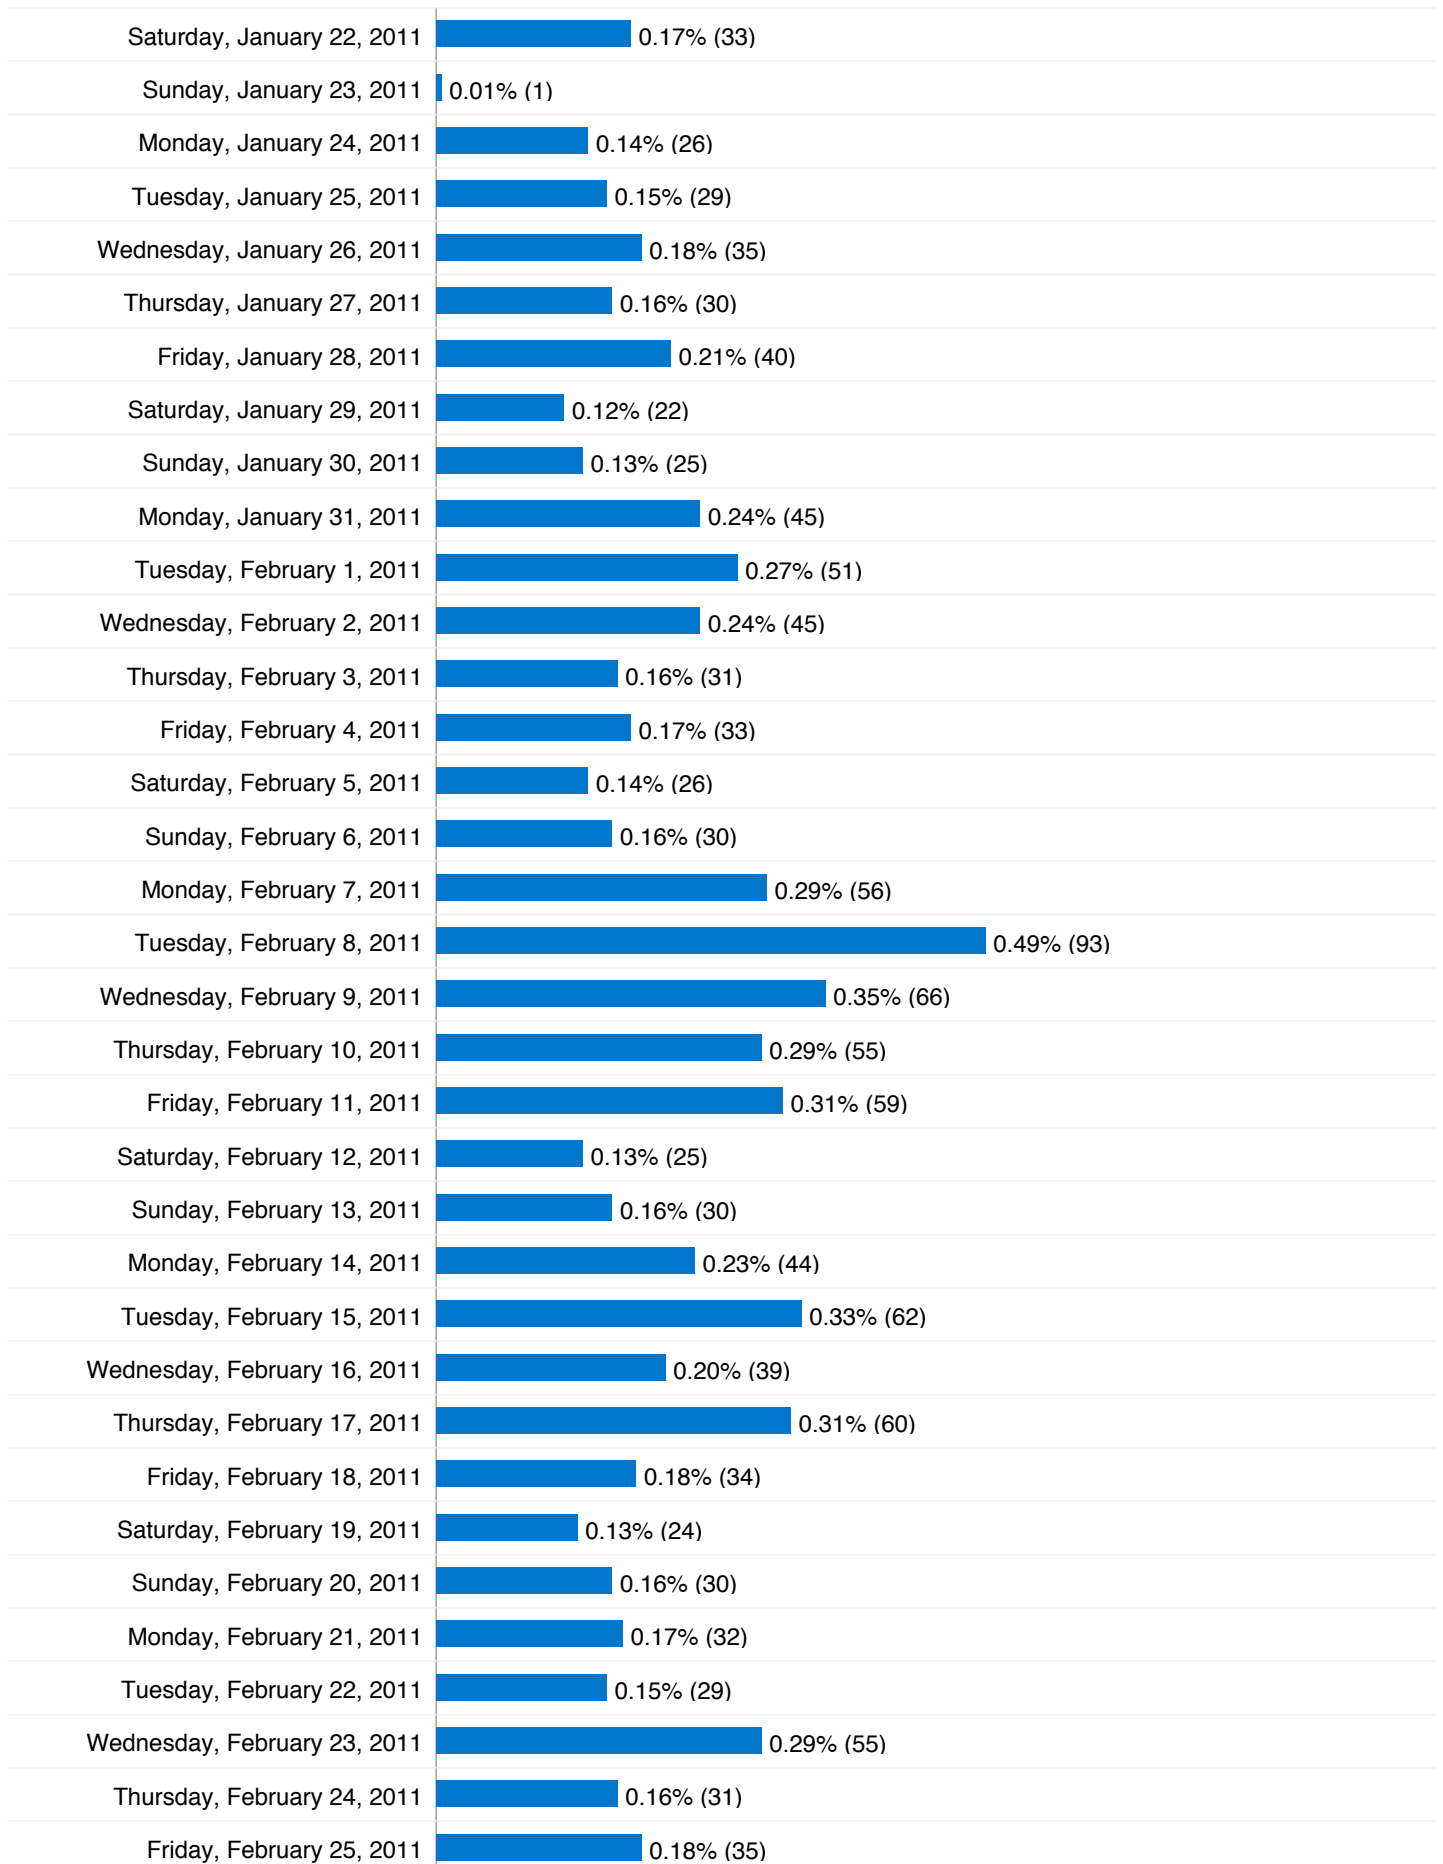

Monday, April 26, 2010	0.00% (0)
Tuesday, April 27, 2010	0.00% (0)
Wednesday, April 28, 2010	0.08% (15)
Thursday, April 29, 2010	0.07% (14)
Friday, April 30, 2010	0.03% (6)
Saturday, May 1, 2010	0.01% (1)
Sunday, May 2, 2010	0.02% (4)
Monday, May 3, 2010	0.03% (5)
Tuesday, May 4, 2010	0.06% (11)
Wednesday, May 5, 2010	0.05% (10)
Thursday, May 6, 2010	0.09% (18)
Friday, May 7, 2010	0.13% (24)
Saturday, May 8, 2010	0.14% (27)
Sunday, May 9, 2010	0.07% (13)
Monday, May 10, 2010	0.14% (26)
Tuesday, May 11, 2010	0.13% (24)
Wednesday, May 12, 2010	0.09% (17)
Thursday, May 13, 2010	0.12% (22)
Friday, May 14, 2010	0.08% (15)
Saturday, May 15, 2010	0.03% (6)
Sunday, May 16, 2010	0.04% (8)
Monday, May 17, 2010	0.07% (14)
Tuesday, May 18, 2010	0.08% (15)
Wednesday, May 19, 2010	0.06% (11)
Thursday, May 20, 2010	0.06% (11)
Friday, May 21, 2010	0.00% (0)

14,019 people visited this site

 **24,918 Visits**

 **14,019 Absolute Unique Visitors**

 **102,157 Pageviews**

 **4.10 Average Pageviews**

 **00:05:29 Time on Site**

 **58.07% Bounce Rate**

 **56.06% New Visits**

24,918 visits came from 138 countries/territories

Site Usage						
Visits	Pages/Visit	Avg. Time on Site	% New Visits	Bounce Rate		
24,918 % of Site Total: 100.00%	4.10 Site Avg: 4.10 (0.00%)	00:05:29 Site Avg: 00:05:29 (0.00%)	56.06% Site Avg: 56.06% (-0.01%)	58.07% Site Avg: 58.07% (0.00%)		
Country/Territory	Visits	Pages/Visit	Avg. Time on Site	% New Visits	Bounce Rate	
United Kingdom	18,379	4.79	00:06:37	46.66%	54.20%	
United States	1,850	2.02	00:03:14	83.95%	70.86%	
India	399	1.66	00:01:15	91.23%	76.19%	
Canada	284	1.91	00:01:24	94.72%	72.18%	
Germany	217	2.12	00:01:48	80.18%	64.98%	
Brazil	208	1.74	00:00:35	75.00%	73.56%	
Italy	204	2.36	00:02:05	73.04%	60.29%	
France	176	2.29	00:01:25	86.36%	65.34%	
Australia	146	2.03	00:00:59	91.78%	71.92%	