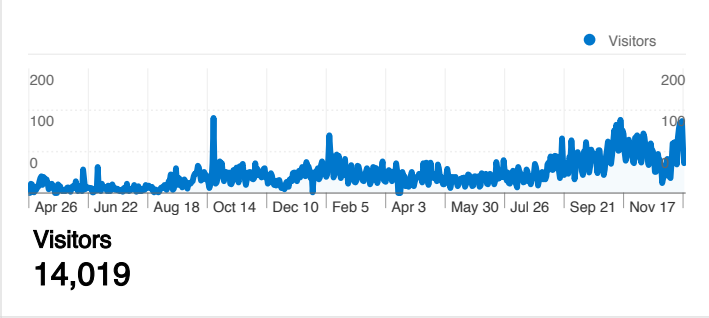

Site Usage

 **24,918** Visits

 **58.07%** Bounce Rate

 **102,157** Pageviews

 **00:05:29** Avg. Time on Site

 **4.10** Pages/Visit

 **56.06%** % New Visits

Absolute Unique Visitors

- **Search Engines**
12,316.00 (49.43%)
- **Referring Sites**
7,387.00 (29.65%)
- **Direct Traffic**
5,215.00 (20.93%)

Absolute Unique Visitors

Apr 26, 2010 - Jan 15, 2012

Comparing to: Site

14,019 Absolute Unique Visitors

14,019 people visited this site

 **24,918 Visits**

 **14,019 Absolute Unique Visitors**

 **102,157 Pageviews**

 **4.10 Average Pageviews**

 **00:05:29 Time on Site**

 **58.07% Bounce Rate**

 **56.06% New Visits**

24,918 visits came from 138 countries/territories

Site Usage						
Visits	Pages/Visit	Avg. Time on Site	% New Visits	Bounce Rate		
24,918 % of Site Total: 100.00%	4.10 Site Avg: 4.10 (0.00%)	00:05:29 Site Avg: 00:05:29 (0.00%)	56.06% Site Avg: 56.06% (-0.01%)	58.07% Site Avg: 58.07% (0.00%)		
Country/Territory	Visits	Pages/Visit	Avg. Time on Site	% New Visits	Bounce Rate	
United Kingdom	18,379	4.79	00:06:37	46.66%	54.20%	
United States	1,850	2.02	00:03:14	83.95%	70.86%	
India	399	1.66	00:01:15	91.23%	76.19%	
Canada	284	1.91	00:01:24	94.72%	72.18%	
Germany	217	2.12	00:01:48	80.18%	64.98%	
Brazil	208	1.74	00:00:35	75.00%	73.56%	
Italy	204	2.36	00:02:05	73.04%	60.29%	
France	176	2.29	00:01:25	86.36%	65.34%	
Australia	146	2.03	00:00:59	91.78%	71.92%	