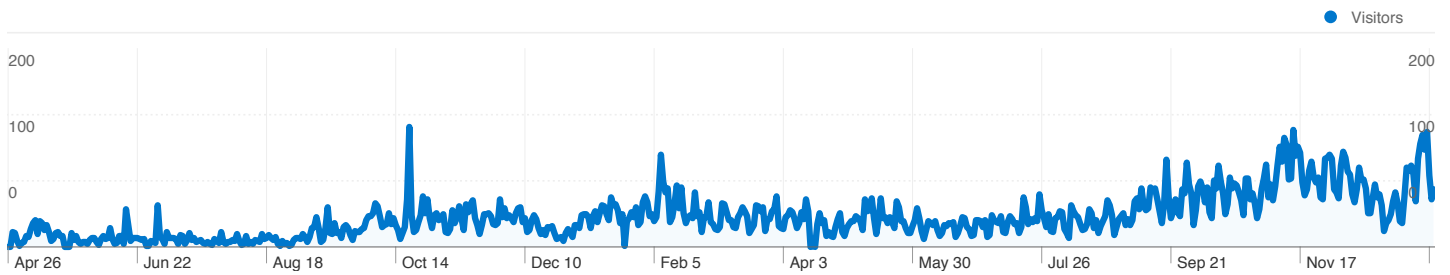

Absolute Unique Visitors

Apr 26, 2010 - Jan 15, 2012

Comparing to: Site

14,019 Absolute Unique Visitors

Monday, April 26, 2010	0.00% (0)
Tuesday, April 27, 2010	0.00% (0)
Wednesday, April 28, 2010	0.08% (15)
Thursday, April 29, 2010	0.07% (14)
Friday, April 30, 2010	0.03% (6)
Saturday, May 1, 2010	0.01% (1)
Sunday, May 2, 2010	0.02% (4)
Monday, May 3, 2010	0.03% (5)
Tuesday, May 4, 2010	0.06% (11)
Wednesday, May 5, 2010	0.05% (10)
Thursday, May 6, 2010	0.09% (18)
Friday, May 7, 2010	0.13% (24)
Saturday, May 8, 2010	0.14% (27)
Sunday, May 9, 2010	0.07% (13)
Monday, May 10, 2010	0.14% (26)
Tuesday, May 11, 2010	0.13% (24)
Wednesday, May 12, 2010	0.09% (17)
Thursday, May 13, 2010	0.12% (22)
Friday, May 14, 2010	0.08% (15)
Saturday, May 15, 2010	0.03% (6)
Sunday, May 16, 2010	0.04% (8)
Monday, May 17, 2010	0.07% (14)
Tuesday, May 18, 2010	0.08% (15)
Wednesday, May 19, 2010	0.06% (11)
Thursday, May 20, 2010	0.06% (11)
Friday, May 21, 2010	0.00% (0)