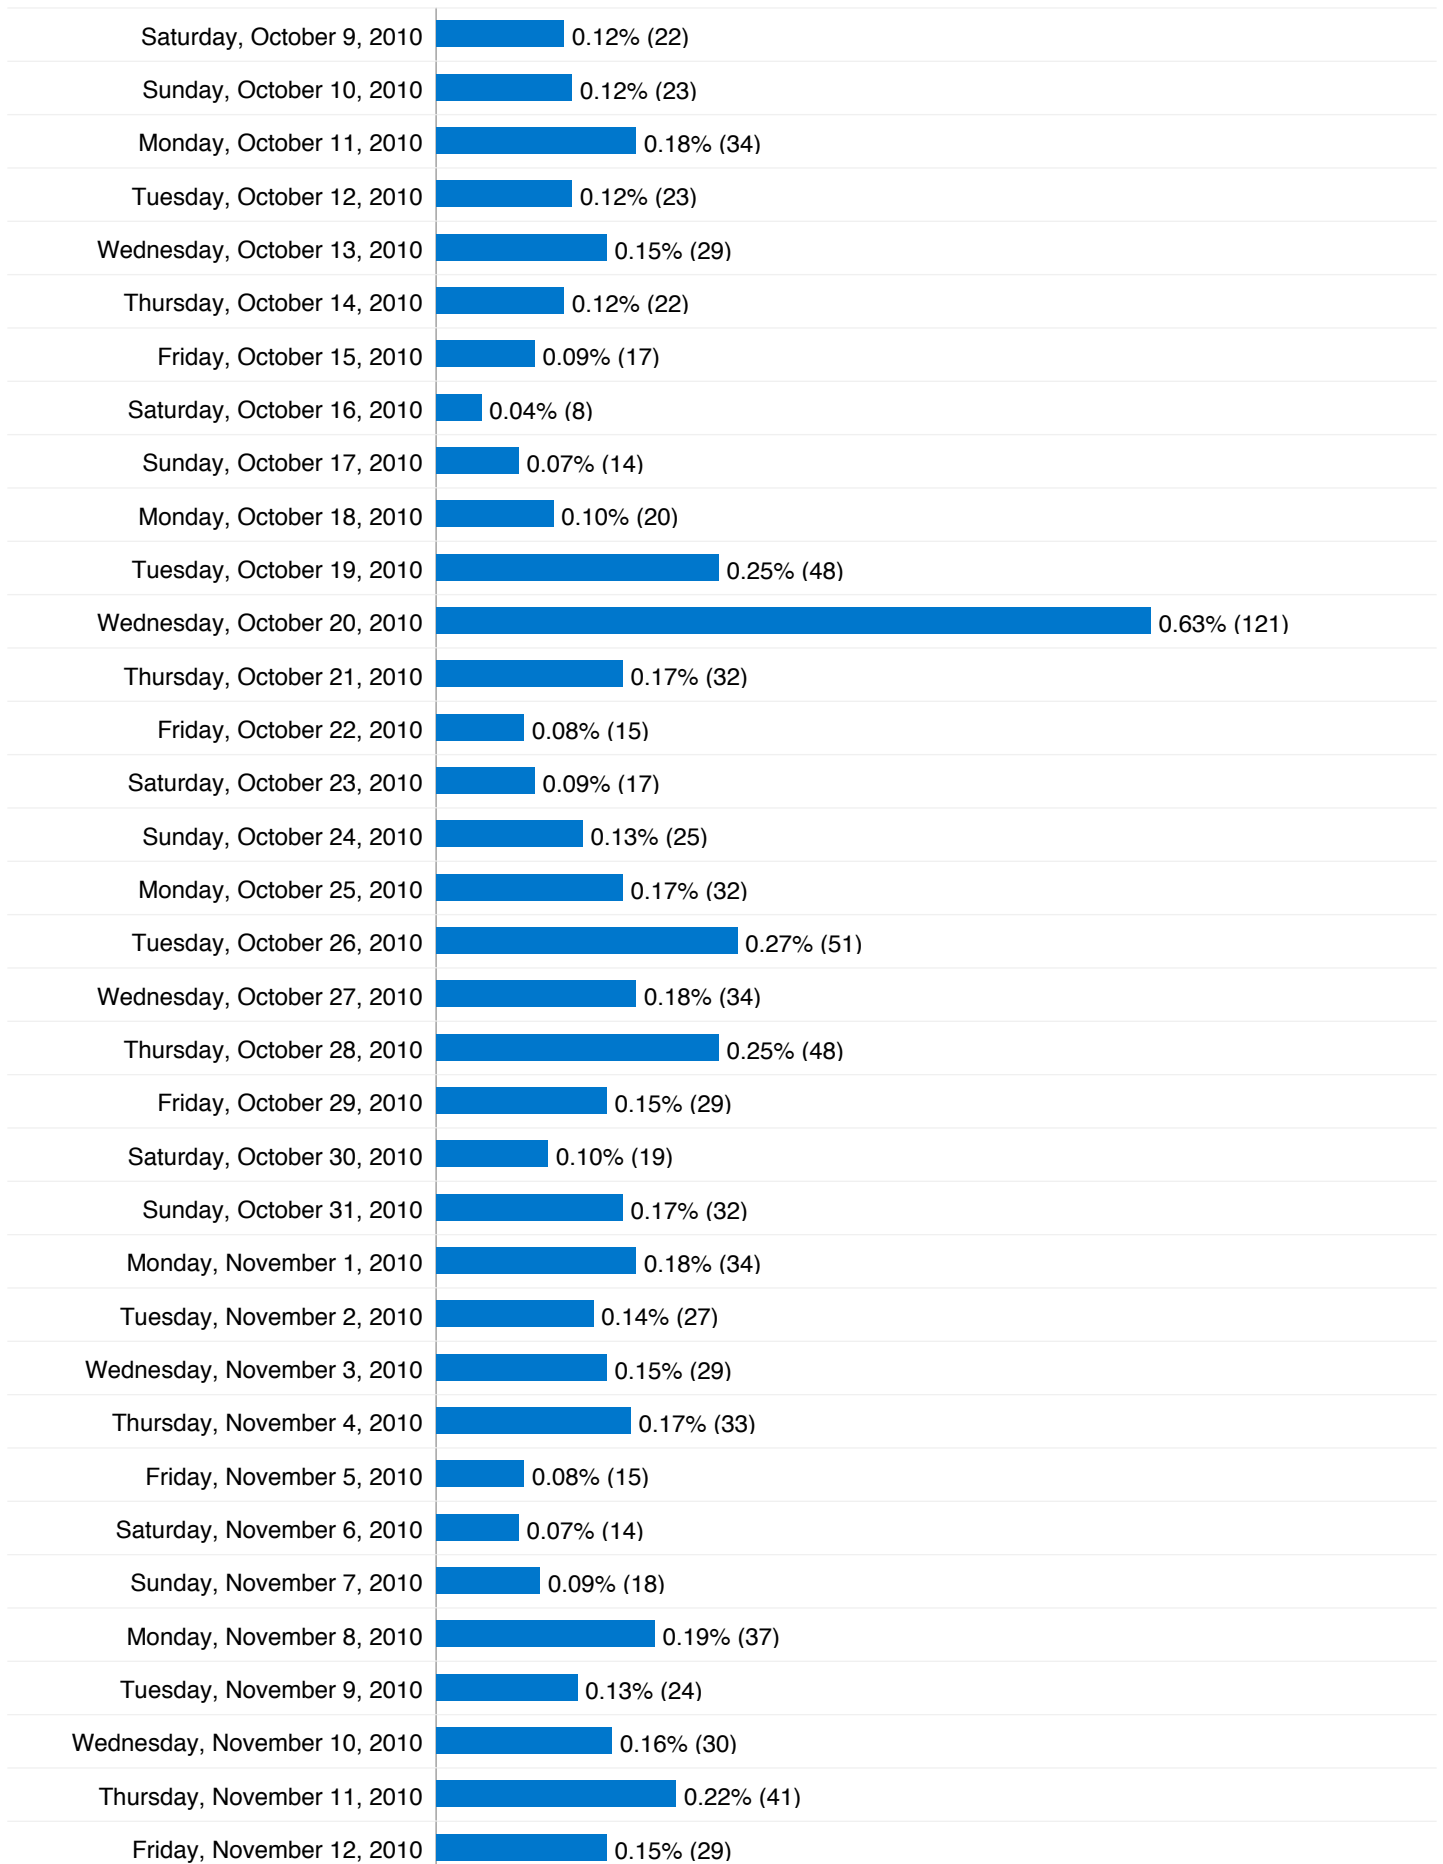

Site Usage

 **24,918** Visits

 **58.07%** Bounce Rate

 **102,157** Pageviews

 **00:05:29** Avg. Time on Site

 **4.10** Pages/Visit

 **56.06%** % New Visits

Absolute Unique Visitors

- **Search Engines**
12,316.00 (49.43%)
- **Referring Sites**
7,387.00 (29.65%)
- **Direct Traffic**
5,215.00 (20.93%)

Absolute Unique Visitors

Apr 26, 2010 - Jan 15, 2012

Comparing to: Site

14,019 Absolute Unique Visitors

14,019 people visited this site

 **24,918 Visits**

 **14,019 Absolute Unique Visitors**

 **102,157 Pageviews**

 **4.10 Average Pageviews**

 **00:05:29 Time on Site**

 **58.07% Bounce Rate**

 **56.06% New Visits**

24,918 visits came from 138 countries/territories

Site Usage						
Visits	Pages/Visit	Avg. Time on Site	% New Visits	Bounce Rate		
24,918 % of Site Total: 100.00%	4.10 Site Avg: 4.10 (0.00%)	00:05:29 Site Avg: 00:05:29 (0.00%)	56.06% Site Avg: 56.06% (-0.01%)	58.07% Site Avg: 58.07% (0.00%)		
Country/Territory	Visits	Pages/Visit	Avg. Time on Site	% New Visits	Bounce Rate	
United Kingdom	18,379	4.79	00:06:37	46.66%	54.20%	
United States	1,850	2.02	00:03:14	83.95%	70.86%	
India	399	1.66	00:01:15	91.23%	76.19%	
Canada	284	1.91	00:01:24	94.72%	72.18%	
Germany	217	2.12	00:01:48	80.18%	64.98%	
Brazil	208	1.74	00:00:35	75.00%	73.56%	
Italy	204	2.36	00:02:05	73.04%	60.29%	
France	176	2.29	00:01:25	86.36%	65.34%	
Australia	146	2.03	00:00:59	91.78%	71.92%	