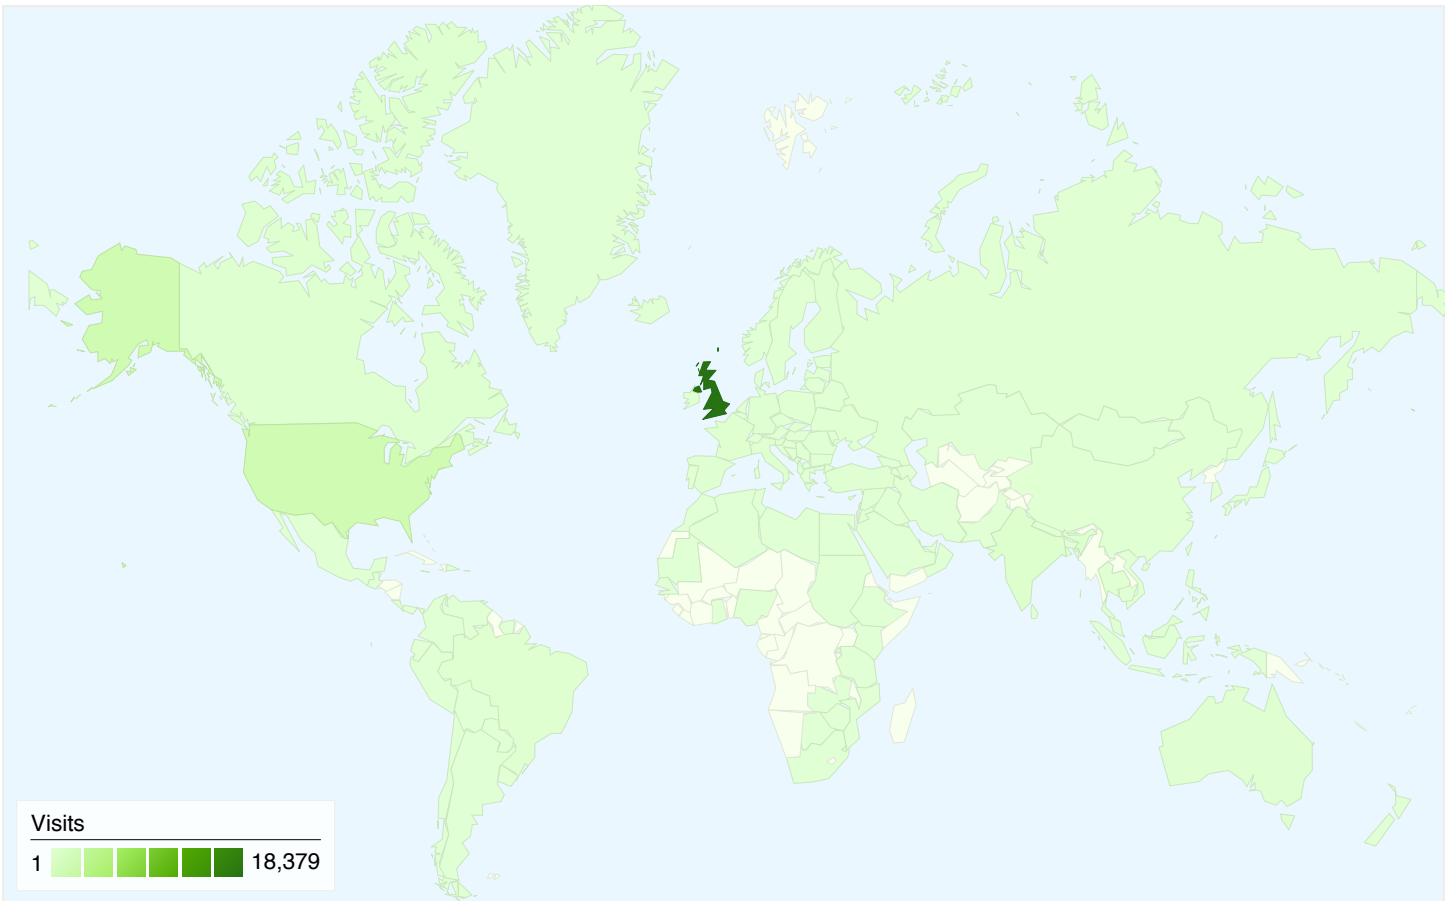

14,019 people visited this site

 **24,918 Visits**

 **14,019 Absolute Unique Visitors**

 **102,157 Pageviews**

 **4.10 Average Pageviews**

 **00:05:29 Time on Site**

 **58.07% Bounce Rate**

 **56.06% New Visits**

Technical Profile

Browser	Visits	% visits
Safari	8,100	32.51%
Firefox	7,867	31.57%
Internet Explorer	4,931	19.79%
Chrome	3,558	14.28%
Mozilla Compatible Agent	154	0.62%

All traffic sources sent a total of 24,918 visits

24,918 visits came from 138 countries/territories

Site Usage						
Visits	Pages/Visit	Avg. Time on Site	% New Visits	Bounce Rate		
24,918 % of Site Total: 100.00%	4.10 Site Avg: 4.10 (0.00%)	00:05:29 Site Avg: 00:05:29 (0.00%)	56.06% Site Avg: 56.06% (-0.01%)	58.07% Site Avg: 58.07% (0.00%)		
Country/Territory	Visits	Pages/Visit	Avg. Time on Site	% New Visits	Bounce Rate	
United Kingdom	18,379	4.79	00:06:37	46.66%	54.20%	
United States	1,850	2.02	00:03:14	83.95%	70.86%	
India	399	1.66	00:01:15	91.23%	76.19%	
Canada	284	1.91	00:01:24	94.72%	72.18%	
Germany	217	2.12	00:01:48	80.18%	64.98%	
Brazil	208	1.74	00:00:35	75.00%	73.56%	
Italy	204	2.36	00:02:05	73.04%	60.29%	
France	176	2.29	00:01:25	86.36%	65.34%	
Australia	146	2.03	00:00:59	91.78%	71.92%	