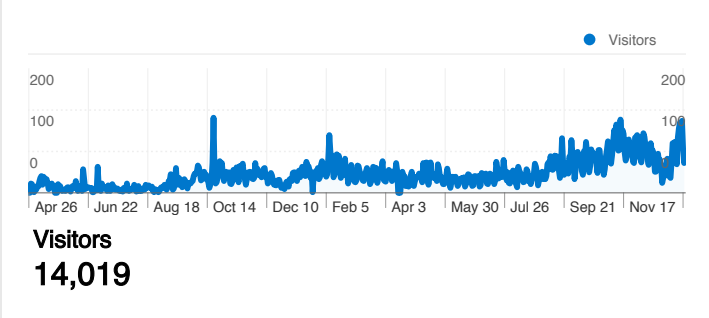

Visitors Overview

Content Overview

Pages	Pageviews	% Pageviews
/	27,355	26.78%
/user/login	2,615	2.56%
/frontpage	1,700	1.66%
/create	1,249	1.22%
/users/cfollows	1,166	1.14%