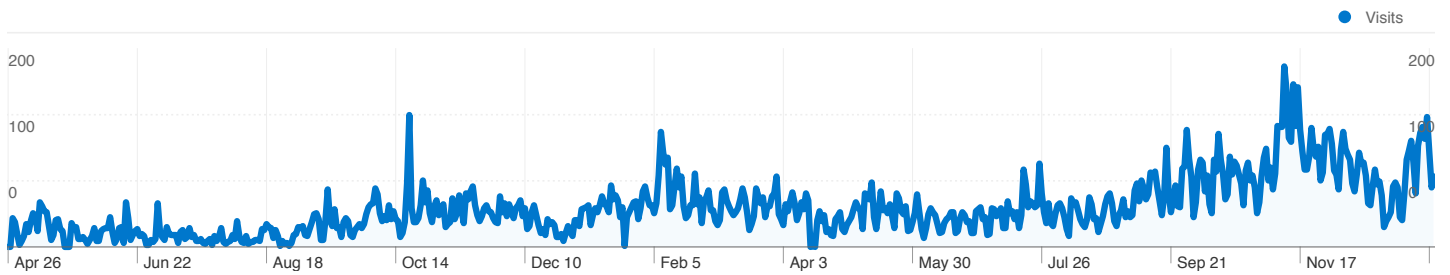

All traffic sources sent a total of 24,918 visits