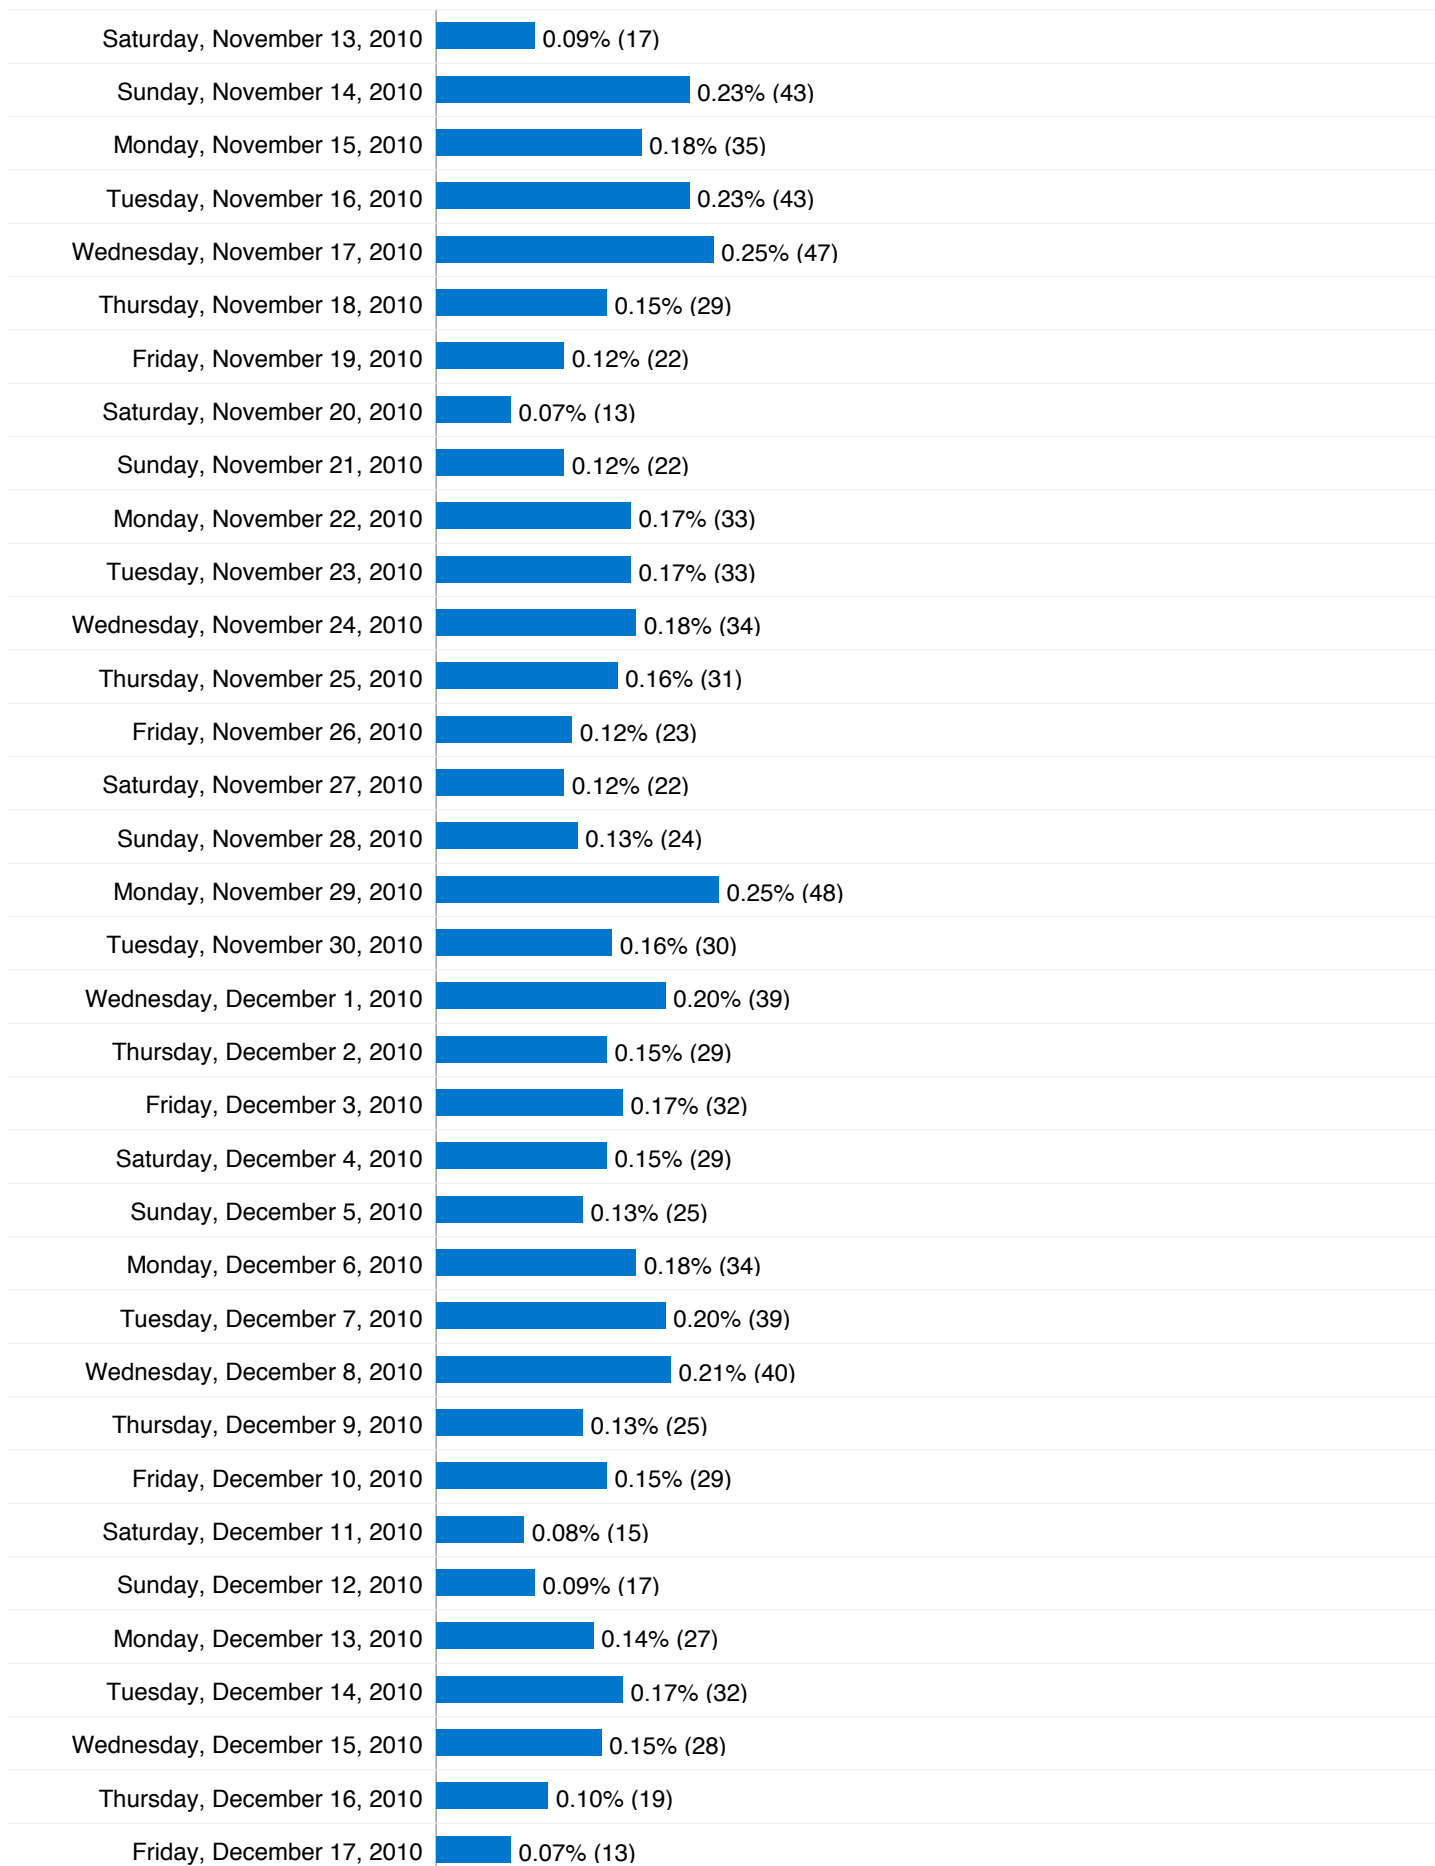

Monday, April 26, 2010	0.00% (0)
Tuesday, April 27, 2010	0.00% (0)
Wednesday, April 28, 2010	0.08% (15)
Thursday, April 29, 2010	0.07% (14)
Friday, April 30, 2010	0.03% (6)
Saturday, May 1, 2010	0.01% (1)
Sunday, May 2, 2010	0.02% (4)
Monday, May 3, 2010	0.03% (5)
Tuesday, May 4, 2010	0.06% (11)
Wednesday, May 5, 2010	0.05% (10)
Thursday, May 6, 2010	0.09% (18)
Friday, May 7, 2010	0.13% (24)
Saturday, May 8, 2010	0.14% (27)
Sunday, May 9, 2010	0.07% (13)
Monday, May 10, 2010	0.14% (26)
Tuesday, May 11, 2010	0.13% (24)
Wednesday, May 12, 2010	0.09% (17)
Thursday, May 13, 2010	0.12% (22)
Friday, May 14, 2010	0.08% (15)
Saturday, May 15, 2010	0.03% (6)
Sunday, May 16, 2010	0.04% (8)
Monday, May 17, 2010	0.07% (14)
Tuesday, May 18, 2010	0.08% (15)
Wednesday, May 19, 2010	0.06% (11)
Thursday, May 20, 2010	0.06% (11)
Friday, May 21, 2010	0.00% (0)

14,019 people visited this site

 **24,918 Visits**

 **14,019 Absolute Unique Visitors**

 **102,157 Pageviews**

 **4.10 Average Pageviews**

 **00:05:29 Time on Site**

 **58.07% Bounce Rate**

 **56.06% New Visits**

24,918 visits came from 138 countries/territories

Site Usage						
Visits	Pages/Visit	Avg. Time on Site	% New Visits	Bounce Rate		
24,918 % of Site Total: 100.00%	4.10 Site Avg: 4.10 (0.00%)	00:05:29 Site Avg: 00:05:29 (0.00%)	56.06% Site Avg: 56.06% (-0.01%)	58.07% Site Avg: 58.07% (0.00%)		
Country/Territory	Visits	Pages/Visit	Avg. Time on Site	% New Visits	Bounce Rate	
United Kingdom	18,379	4.79	00:06:37	46.66%	54.20%	
United States	1,850	2.02	00:03:14	83.95%	70.86%	
India	399	1.66	00:01:15	91.23%	76.19%	
Canada	284	1.91	00:01:24	94.72%	72.18%	
Germany	217	2.12	00:01:48	80.18%	64.98%	
Brazil	208	1.74	00:00:35	75.00%	73.56%	
Italy	204	2.36	00:02:05	73.04%	60.29%	
France	176	2.29	00:01:25	86.36%	65.34%	
Australia	146	2.03	00:00:59	91.78%	71.92%	