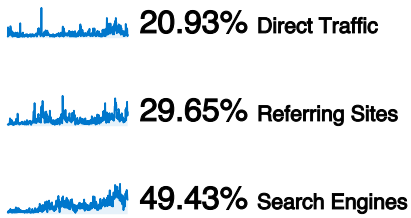

14,019 people visited this site

 **24,918 Visits**

 **14,019 Absolute Unique Visitors**

 **102,157 Pageviews**

 **4.10 Average Pageviews**

 **00:05:29 Time on Site**

 **58.07% Bounce Rate**

 **56.06% New Visits**

Technical Profile

Browser	Visits	% visits
Safari	8,100	32.51%
Firefox	7,867	31.57%
Internet Explorer	4,931	19.79%
Chrome	3,558	14.28%
Mozilla Compatible Agent	154	0.62%

All traffic sources sent a total of 24,918 visits

24,918 visits came from 138 countries/territories

Site Usage						
Visits	Pages/Visit	Avg. Time on Site	% New Visits	Bounce Rate		
24,918 % of Site Total: 100.00%	4.10 Site Avg: 4.10 (0.00%)	00:05:29 Site Avg: 00:05:29 (0.00%)	56.06% Site Avg: 56.06% (-0.01%)	58.07% Site Avg: 58.07% (0.00%)		
Country/Territory	Visits	Pages/Visit	Avg. Time on Site	% New Visits	Bounce Rate	
United Kingdom	18,379	4.79	00:06:37	46.66%	54.20%	
United States	1,850	2.02	00:03:14	83.95%	70.86%	
India	399	1.66	00:01:15	91.23%	76.19%	
Canada	284	1.91	00:01:24	94.72%	72.18%	
Germany	217	2.12	00:01:48	80.18%	64.98%	
Brazil	208	1.74	00:00:35	75.00%	73.56%	
Italy	204	2.36	00:02:05	73.04%	60.29%	
France	176	2.29	00:01:25	86.36%	65.34%	
Australia	146	2.03	00:00:59	91.78%	71.92%	