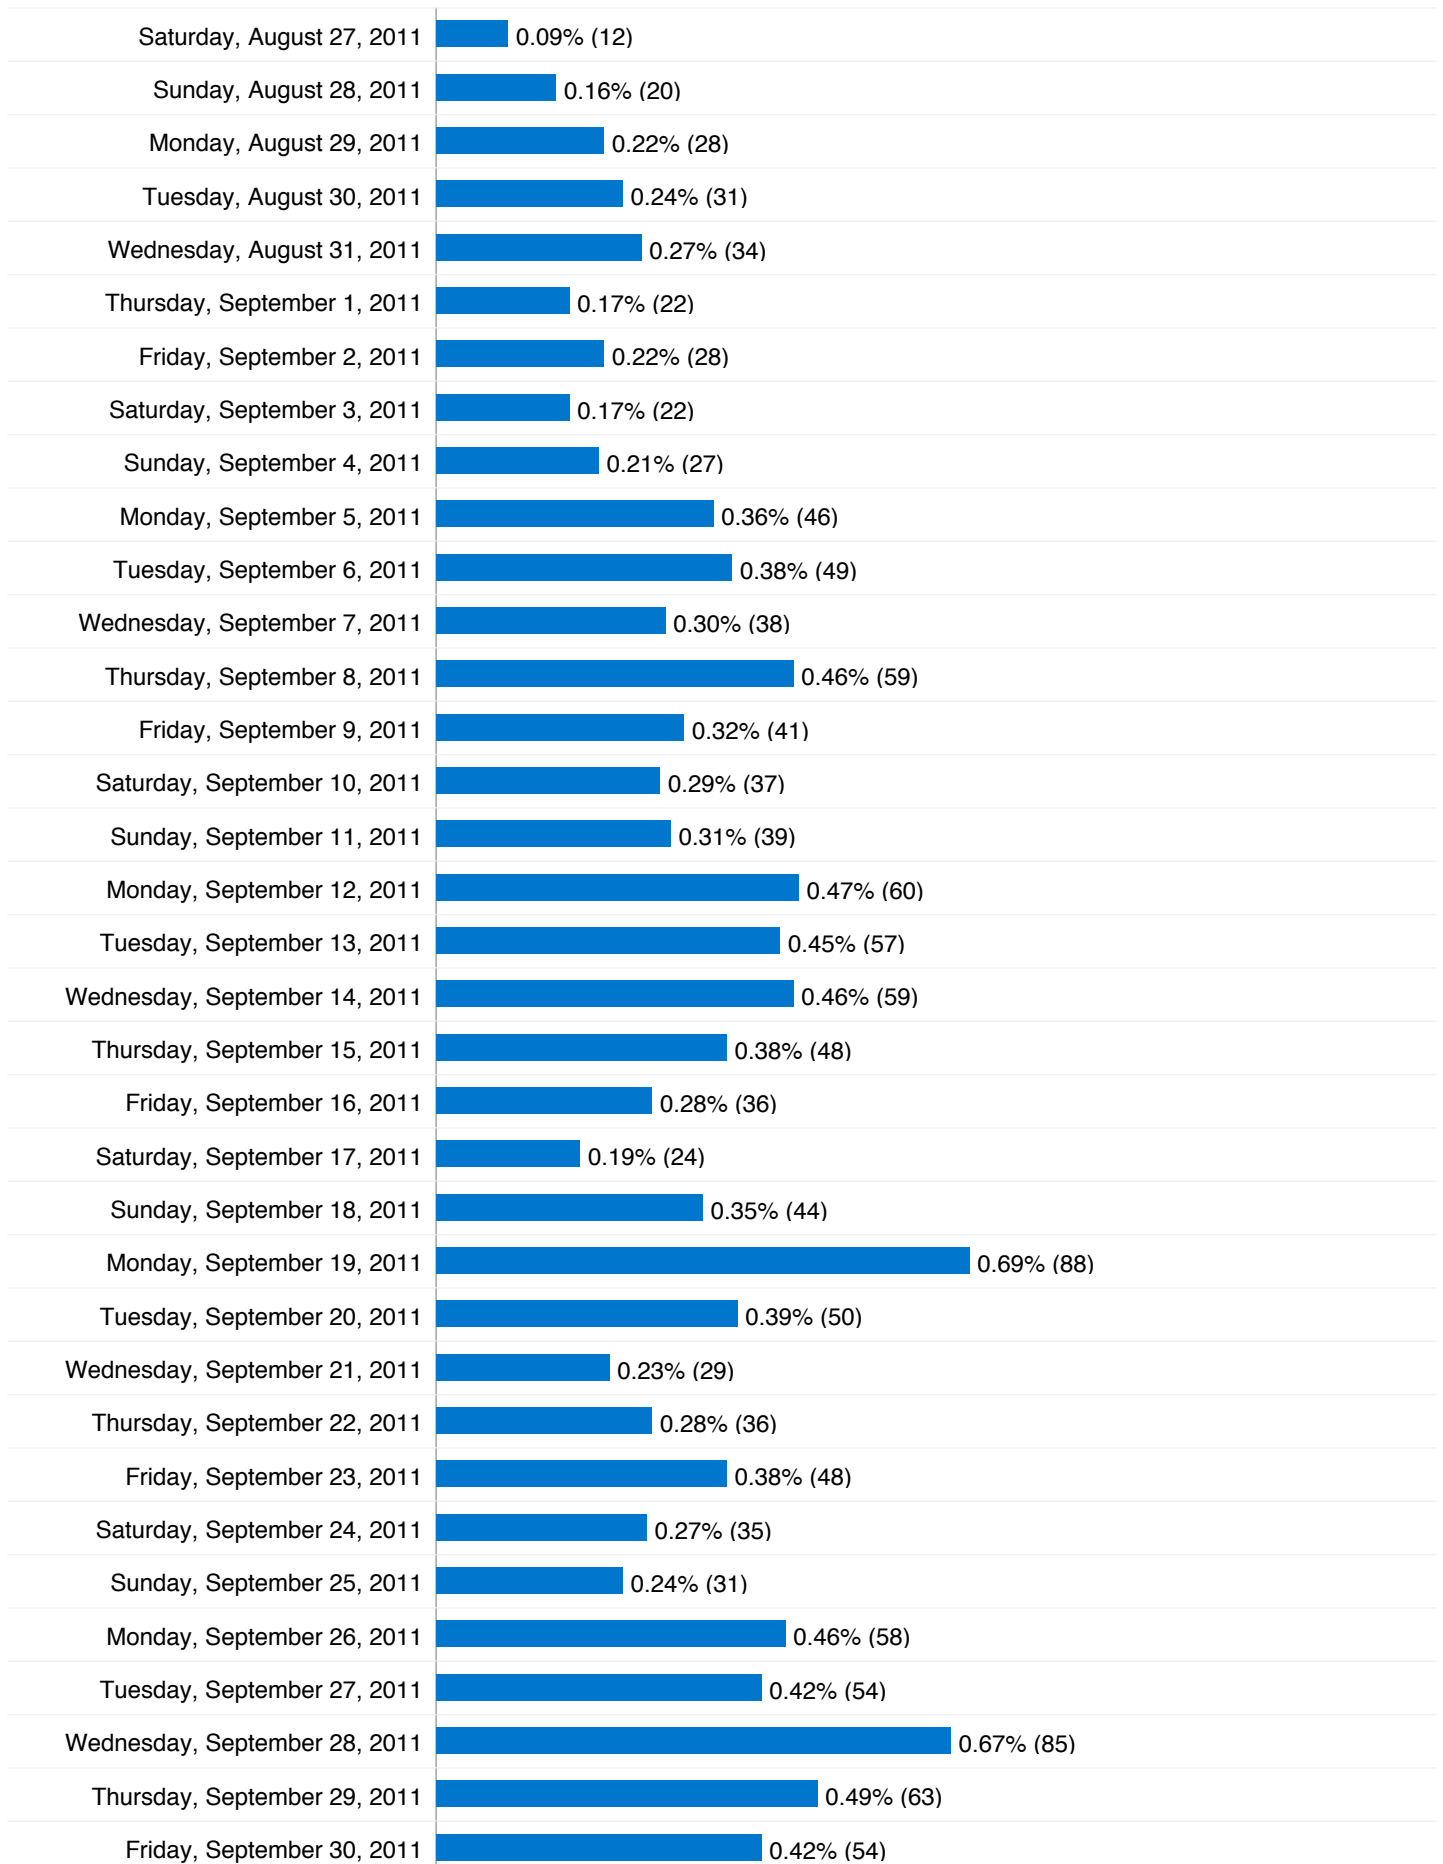

## 9,576 Absolute Unique Visitors

Monday, November 29, 2010	0.38% (48)
Tuesday, November 30, 2010	0.24% (30)
Wednesday, December 1, 2010	0.31% (39)
Thursday, December 2, 2010	0.23% (29)
Friday, December 3, 2010	0.25% (32)
Saturday, December 4, 2010	0.23% (29)
Sunday, December 5, 2010	0.20% (25)
Monday, December 6, 2010	0.27% (34)
Tuesday, December 7, 2010	0.31% (39)
Wednesday, December 8, 2010	0.31% (40)
Thursday, December 9, 2010	0.20% (25)
Friday, December 10, 2010	0.23% (29)
Saturday, December 11, 2010	0.12% (15)
Sunday, December 12, 2010	0.13% (17)
Monday, December 13, 2010	0.21% (27)
Tuesday, December 14, 2010	0.25% (32)
Wednesday, December 15, 2010	0.22% (28)
Thursday, December 16, 2010	0.15% (19)
Friday, December 17, 2010	0.10% (13)
Saturday, December 18, 2010	0.13% (17)
Sunday, December 19, 2010	0.09% (12)
Monday, December 20, 2010	0.16% (20)
Tuesday, December 21, 2010	0.15% (19)
Wednesday, December 22, 2010	0.16% (21)
Thursday, December 23, 2010	0.11% (14)
Friday, December 24, 2010	0.06% (8)

## 9,576 people visited this site

 **16,725** Visits

 **9,576** Absolute Unique Visitors

 **67,742** Pageviews

 **4.05** Average Pageviews

 **00:05:30** Time on Site

 **59.64%** Bounce Rate

 **55.95%** New Visits