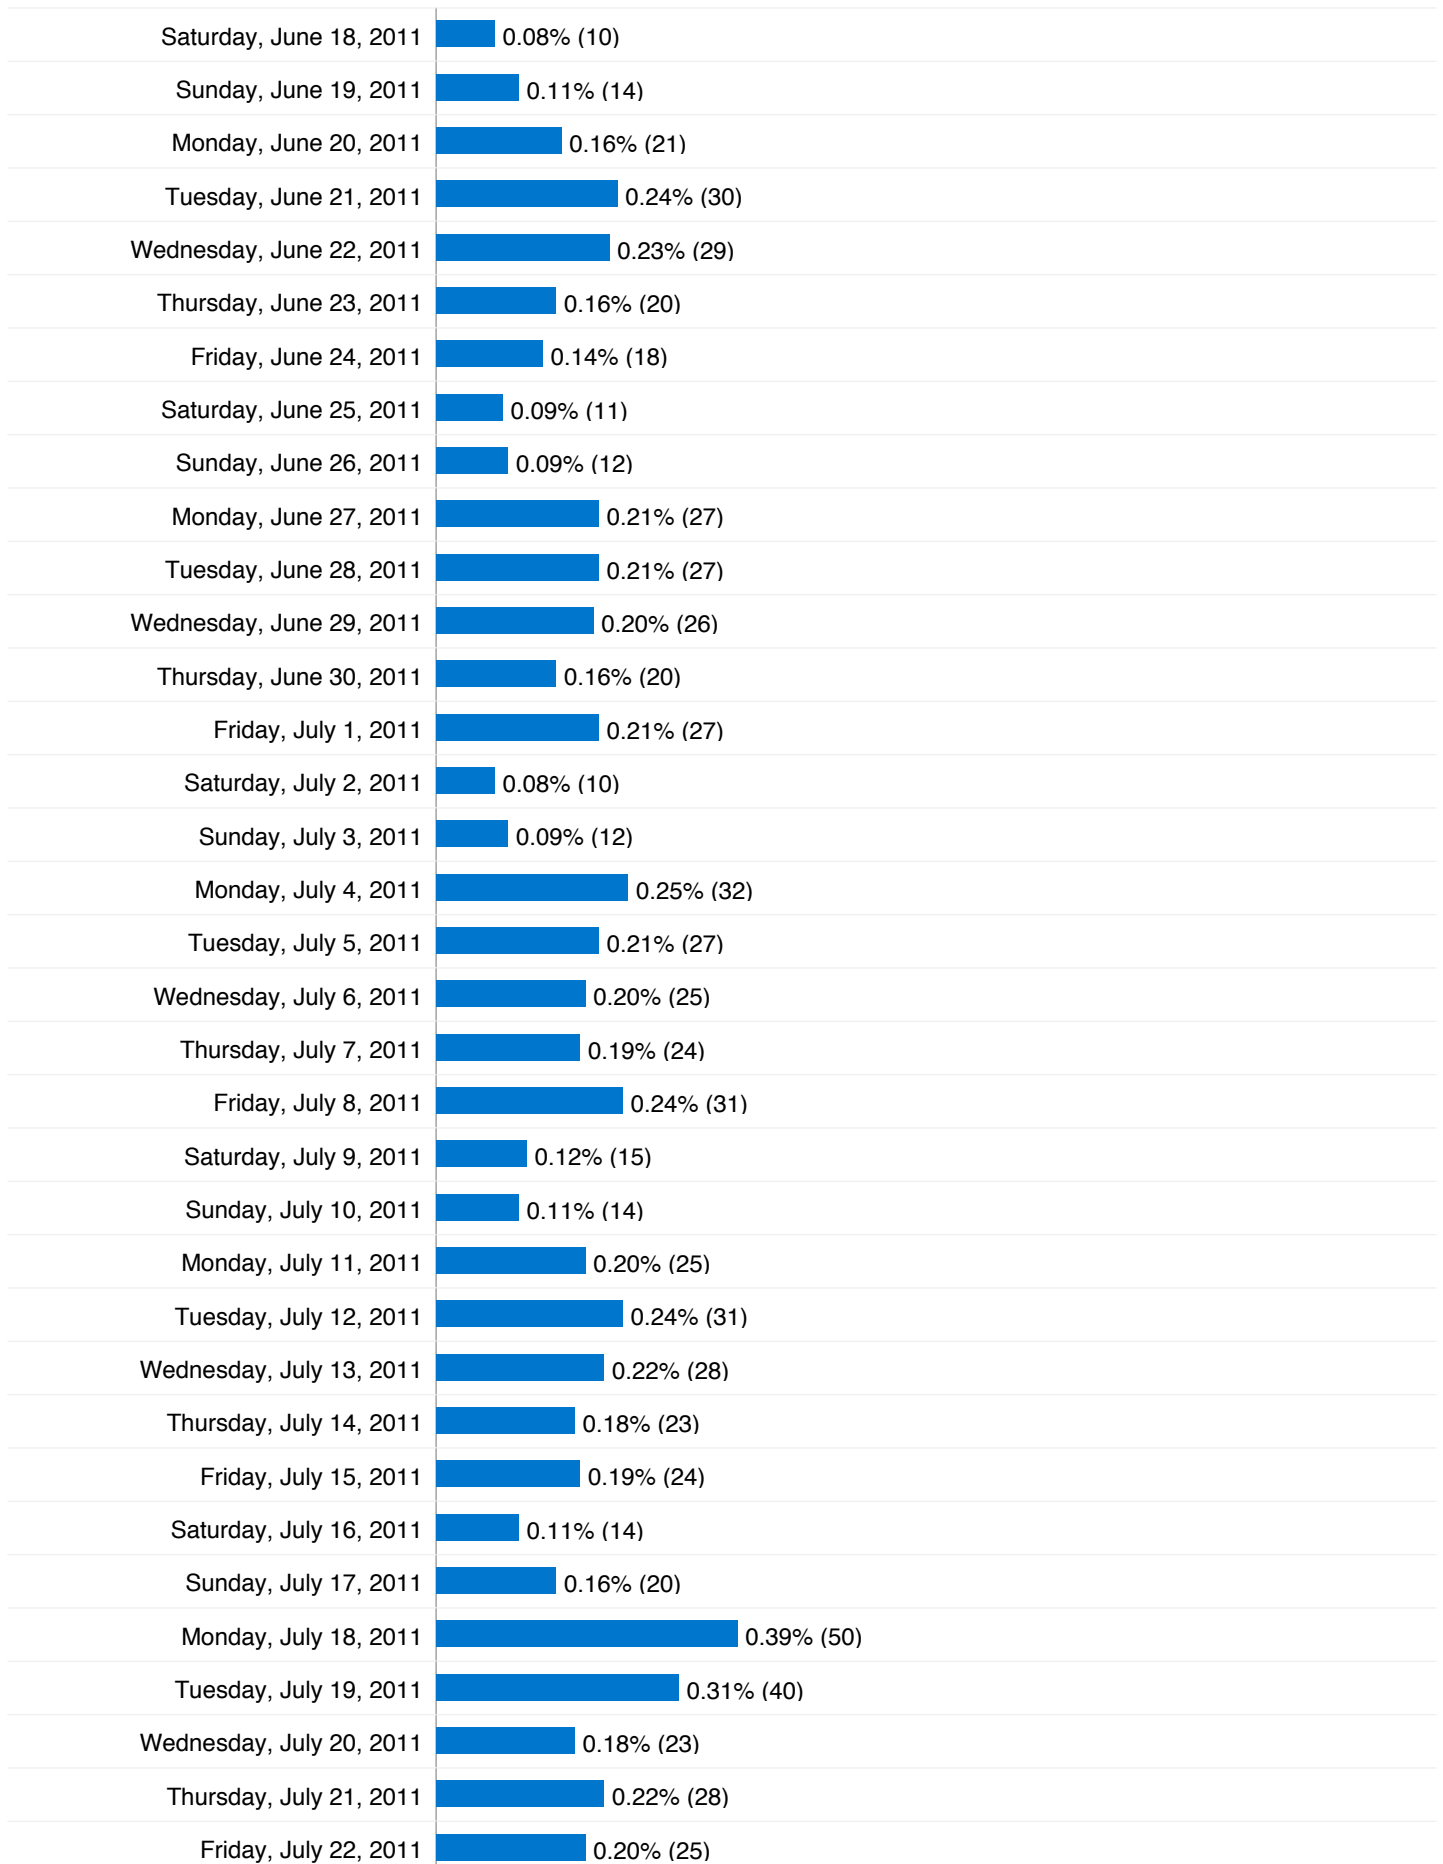

## 9,576 Absolute Unique Visitors

Monday, November 29, 2010	0.38% (48)
Tuesday, November 30, 2010	0.24% (30)
Wednesday, December 1, 2010	0.31% (39)
Thursday, December 2, 2010	0.23% (29)
Friday, December 3, 2010	0.25% (32)
Saturday, December 4, 2010	0.23% (29)
Sunday, December 5, 2010	0.20% (25)
Monday, December 6, 2010	0.27% (34)
Tuesday, December 7, 2010	0.31% (39)
Wednesday, December 8, 2010	0.31% (40)
Thursday, December 9, 2010	0.20% (25)
Friday, December 10, 2010	0.23% (29)
Saturday, December 11, 2010	0.12% (15)
Sunday, December 12, 2010	0.13% (17)
Monday, December 13, 2010	0.21% (27)
Tuesday, December 14, 2010	0.25% (32)
Wednesday, December 15, 2010	0.22% (28)
Thursday, December 16, 2010	0.15% (19)
Friday, December 17, 2010	0.10% (13)
Saturday, December 18, 2010	0.13% (17)
Sunday, December 19, 2010	0.09% (12)
Monday, December 20, 2010	0.16% (20)
Tuesday, December 21, 2010	0.15% (19)
Wednesday, December 22, 2010	0.16% (21)
Thursday, December 23, 2010	0.11% (14)
Friday, December 24, 2010	0.06% (8)

## 9,576 people visited this site

 **16,725** Visits

 **9,576** Absolute Unique Visitors

 **67,742** Pageviews

 **4.05** Average Pageviews

 **00:05:30** Time on Site

 **59.64%** Bounce Rate

 **55.95%** New Visits