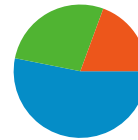

- **Search Engines**
  8,886.00 (53.13%)
- **Referring Sites**
  4,595.00 (27.47%)
- **Direct Traffic**
  3,244.00 (19.40%)

Top Traffic Sources

Sources	Visits	% visits	Keywords	Visits	% visits
google (organic)	8,450	50.52%	process arts	1,960	22.06%
(direct) ((none))	3,244	19.40%	process.arts	371	4.18%
facebook.com (referral)	951	5.69%	cardboard sphere	116	1.31%
blackboard.arts.ac.uk (referral)	585	3.50%	marco chiandetti	97	1.09%
my.arts.ac.uk (referral)	537	3.21%	process.arts.ac.uk	95	1.07%