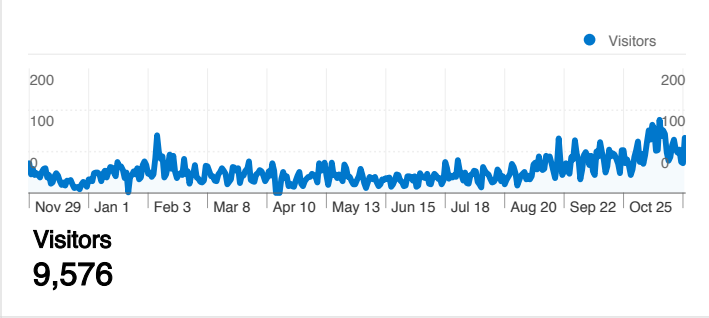

**Site Usage**

 **16,725** Visits

 **59.64%** Bounce Rate

 **67,742** Pageviews

 **00:05:30** Avg. Time on Site

 **4.05** Pages/Visit

 **55.95%** % New Visits

**Absolute Unique Visitors**

## 9,576 people visited this site

 **16,725** Visits

 **9,576** Absolute Unique Visitors

 **67,742** Pageviews

 **4.05** Average Pageviews

 **00:05:30** Time on Site

 **59.64%** Bounce Rate

 **55.95%** New Visits

**16,725 visits came from 130 countries/territories**

Site Usage						
Visits	Pages/Visit	Avg. Time on Site	% New Visits	Bounce Rate		
<b>16,725</b> % of Site Total: 100.00%	<b>4.05</b> Site Avg: 4.05 (0.00%)	<b>00:05:30</b> Site Avg: 00:05:30 (0.00%)	<b>55.94%</b> Site Avg: 55.95% (-0.02%)	<b>59.64%</b> Site Avg: 59.64% (0.00%)		
Country/Territory	Visits	Pages/Visit	Avg. Time on Site	% New Visits	Bounce Rate	
United Kingdom	<b>12,272</b>	4.72	00:06:45	46.83%	56.02%	
United States	<b>1,365</b>	2.03	00:01:53	80.29%	70.48%	
India	<b>185</b>	1.74	00:01:06	91.89%	72.97%	
Canada	<b>182</b>	1.93	00:01:25	94.51%	72.53%	
Brazil	<b>155</b>	1.77	00:00:42	74.19%	75.48%	
Germany	<b>135</b>	2.07	00:01:58	80.74%	67.41%	
France	<b>122</b>	2.29	00:01:12	86.89%	68.03%	
Finland	<b>114</b>	9.81	00:18:34	31.58%	32.46%	
Australia	<b>104</b>	1.88	00:00:46	91.35%	74.04%	

Hong Kong	<b>97</b>	1.54	00:01:21	29.90%	78.35%
					1 - 10 of 130

Pages on this site were viewed a total of 67,742 times

 **67,742** Pageviews

 **40,340** Unique Views

 **59.65%** Bounce Rate