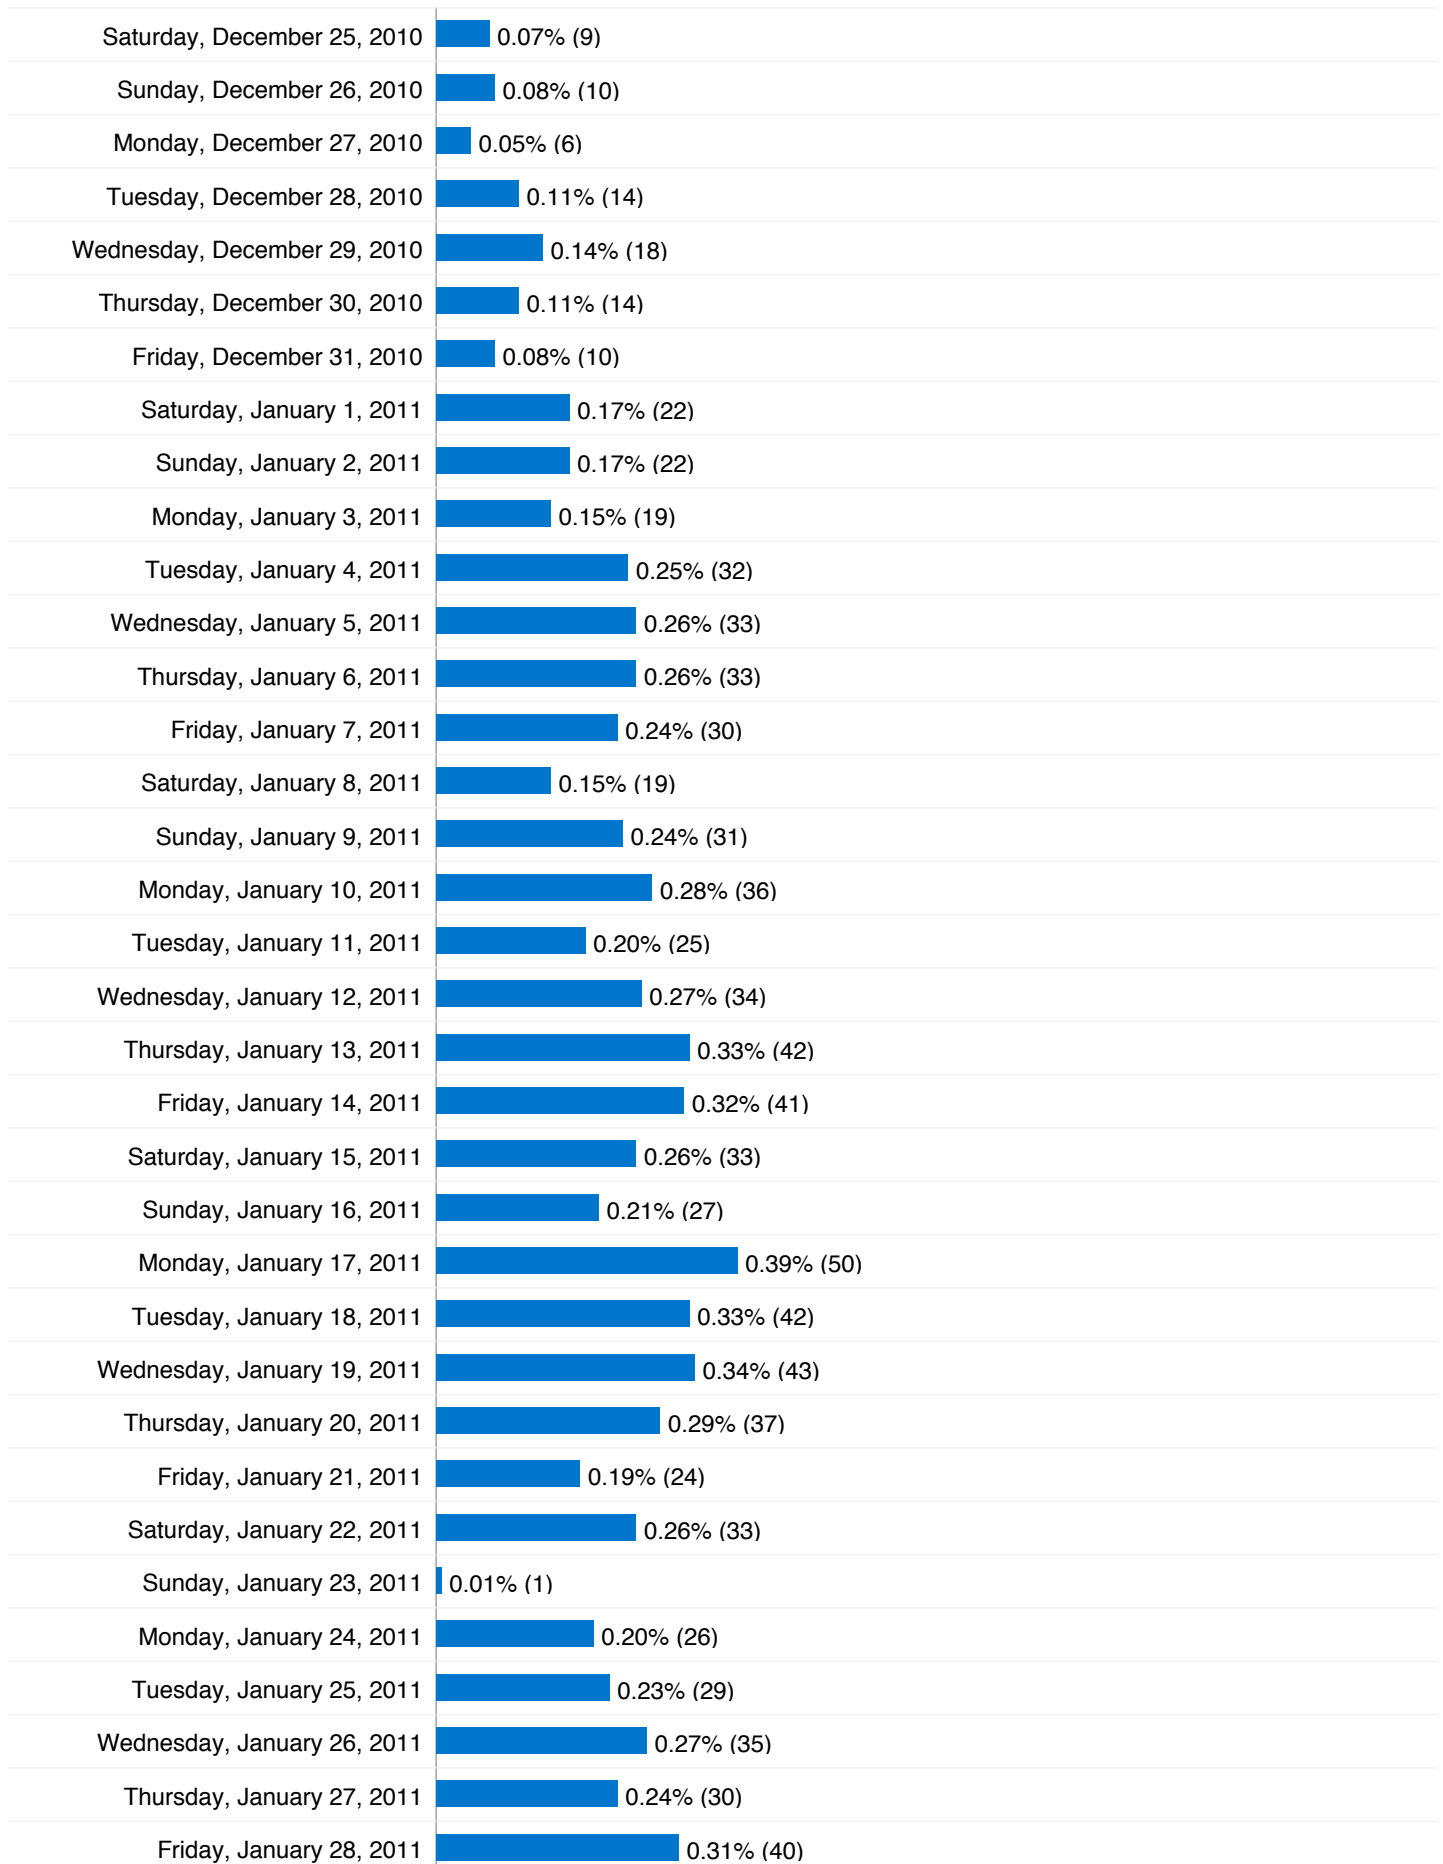

## Traffic Sources Overview

- **Search Engines**  
8,886.00 (53.13%)
- **Referring Sites**  
4,595.00 (27.47%)
- **Direct Traffic**  
3,244.00 (19.40%)

## 9,576 people visited this site

 **16,725** Visits

 **9,576** Absolute Unique Visitors

 **67,742** Pageviews

 **4.05** Average Pageviews

 **00:05:30** Time on Site

 **59.64%** Bounce Rate

 **55.95%** New Visits

**16,725 visits came from 130 countries/territories**

Site Usage						
Visits	Pages/Visit	Avg. Time on Site	% New Visits	Bounce Rate		
<b>16,725</b> % of Site Total: 100.00%	<b>4.05</b> Site Avg: 4.05 (0.00%)	<b>00:05:30</b> Site Avg: 00:05:30 (0.00%)	<b>55.94%</b> Site Avg: 55.95% (-0.02%)	<b>59.64%</b> Site Avg: 59.64% (0.00%)		
Country/Territory	Visits	Pages/Visit	Avg. Time on Site	% New Visits	Bounce Rate	
United Kingdom	<b>12,272</b>	4.72	00:06:45	46.83%	56.02%	
United States	<b>1,365</b>	2.03	00:01:53	80.29%	70.48%	
India	<b>185</b>	1.74	00:01:06	91.89%	72.97%	
Canada	<b>182</b>	1.93	00:01:25	94.51%	72.53%	
Brazil	<b>155</b>	1.77	00:00:42	74.19%	75.48%	
Germany	<b>135</b>	2.07	00:01:58	80.74%	67.41%	
France	<b>122</b>	2.29	00:01:12	86.89%	68.03%	
Finland	<b>114</b>	9.81	00:18:34	31.58%	32.46%	
Australia	<b>104</b>	1.88	00:00:46	91.35%	74.04%	