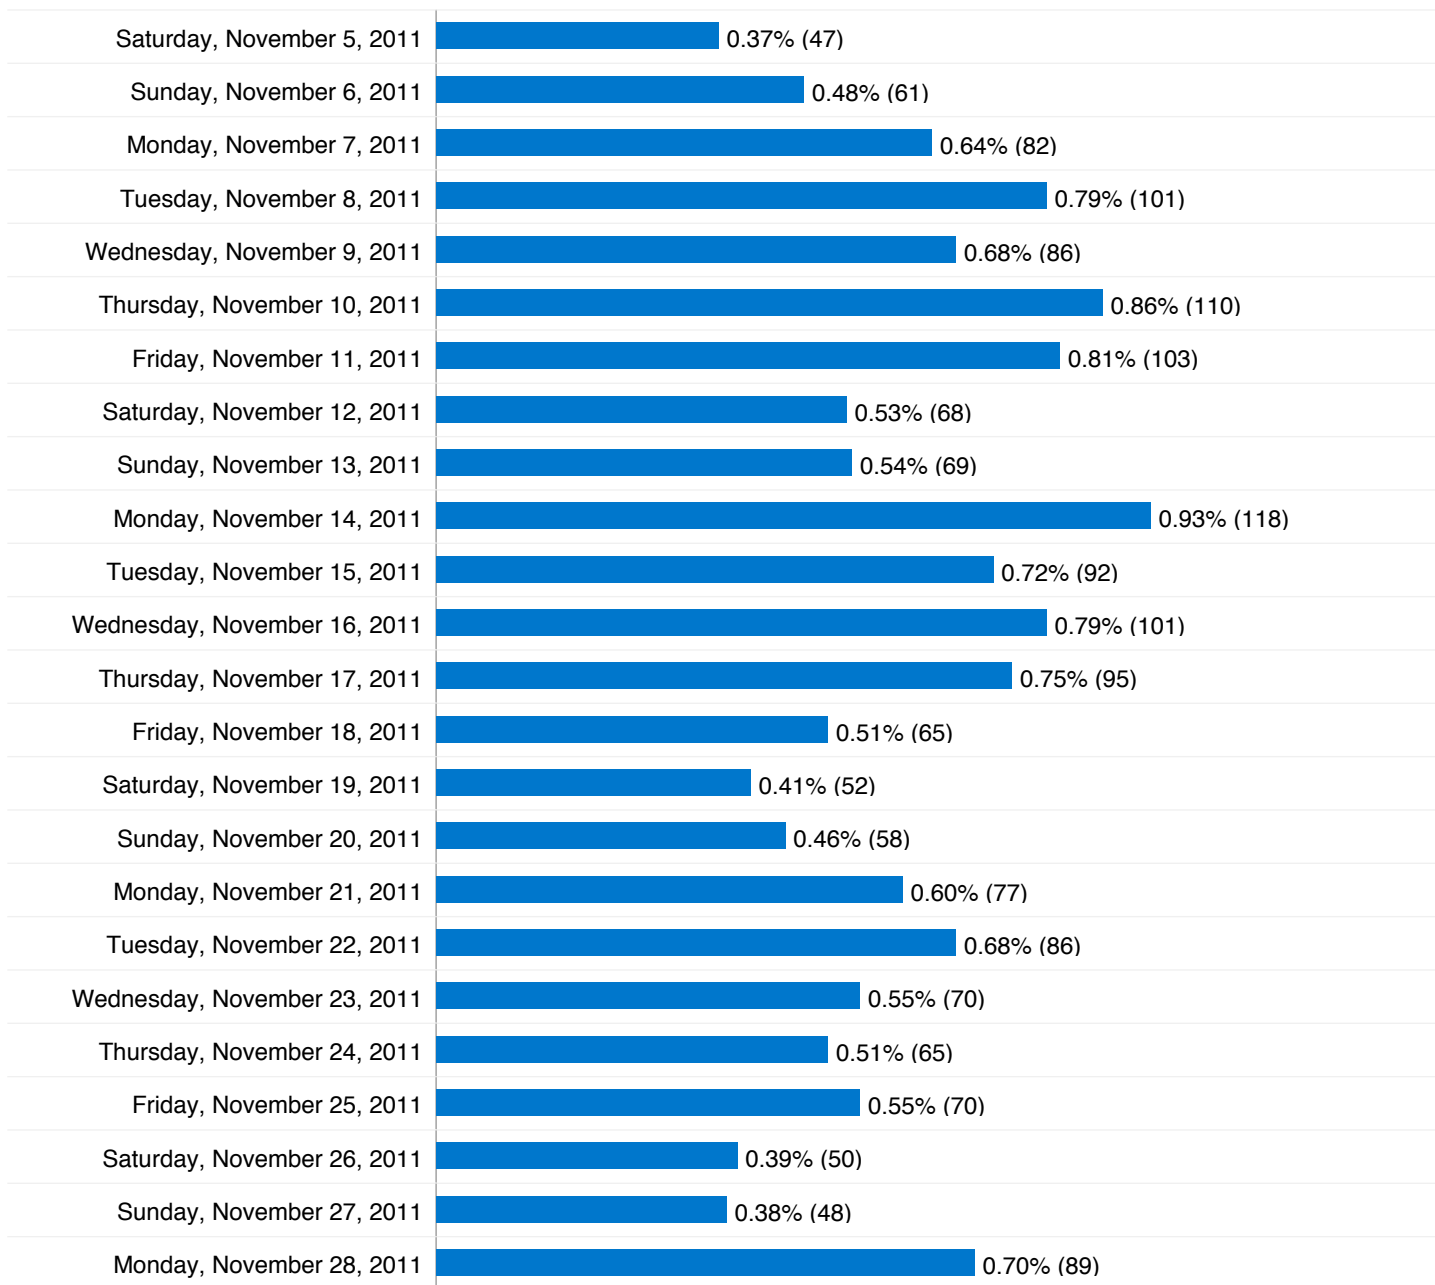

## 9,576 Absolute Unique Visitors

Monday, November 29, 2010	0.38% (48)
Tuesday, November 30, 2010	0.24% (30)
Wednesday, December 1, 2010	0.31% (39)
Thursday, December 2, 2010	0.23% (29)
Friday, December 3, 2010	0.25% (32)
Saturday, December 4, 2010	0.23% (29)
Sunday, December 5, 2010	0.20% (25)
Monday, December 6, 2010	0.27% (34)
Tuesday, December 7, 2010	0.31% (39)
Wednesday, December 8, 2010	0.31% (40)
Thursday, December 9, 2010	0.20% (25)
Friday, December 10, 2010	0.23% (29)
Saturday, December 11, 2010	0.12% (15)
Sunday, December 12, 2010	0.13% (17)
Monday, December 13, 2010	0.21% (27)
Tuesday, December 14, 2010	0.25% (32)
Wednesday, December 15, 2010	0.22% (28)
Thursday, December 16, 2010	0.15% (19)
Friday, December 17, 2010	0.10% (13)
Saturday, December 18, 2010	0.13% (17)
Sunday, December 19, 2010	0.09% (12)
Monday, December 20, 2010	0.16% (20)
Tuesday, December 21, 2010	0.15% (19)
Wednesday, December 22, 2010	0.16% (21)
Thursday, December 23, 2010	0.11% (14)
Friday, December 24, 2010	0.06% (8)

## 9,576 people visited this site

 **16,725** Visits

 **9,576** Absolute Unique Visitors

 **67,742** Pageviews

 **4.05** Average Pageviews

 **00:05:30** Time on Site

 **59.64%** Bounce Rate

 **55.95%** New Visits