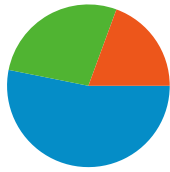

**Site Usage**

 **16,725** Visits

 **59.64%** Bounce Rate

 **67,742** Pageviews

 **00:05:30** Avg. Time on Site

 **4.05** Pages/Visit

 **55.95%** % New Visits

**Absolute Unique Visitors**

**Map Overlay**

**Visitors Overview**

**Content Overview**

Pages	Pageviews	% Pageviews
/	17,543	25.90%
/user/login	1,600	2.36%
/frontpage	1,208	1.78%
/users/cfollows	880	1.30%
/create	758	1.12%

## Traffic Sources Overview

- **Search Engines**  
8,886.00 (53.13%)
- **Referring Sites**  
4,595.00 (27.47%)
- **Direct Traffic**  
3,244.00 (19.40%)

**16,725 visits came from 130 countries/territories**

Site Usage						
Visits	Pages/Visit	Avg. Time on Site	% New Visits	Bounce Rate		
<b>16,725</b> % of Site Total: 100.00%	<b>4.05</b> Site Avg: 4.05 (0.00%)	<b>00:05:30</b> Site Avg: 00:05:30 (0.00%)	<b>55.94%</b> Site Avg: 55.95% (-0.02%)	<b>59.64%</b> Site Avg: 59.64% (0.00%)		
Country/Territory	Visits	Pages/Visit	Avg. Time on Site	% New Visits	Bounce Rate	
United Kingdom	<b>12,272</b>	4.72	00:06:45	46.83%	56.02%	
United States	<b>1,365</b>	2.03	00:01:53	80.29%	70.48%	
India	<b>185</b>	1.74	00:01:06	91.89%	72.97%	
Canada	<b>182</b>	1.93	00:01:25	94.51%	72.53%	
Brazil	<b>155</b>	1.77	00:00:42	74.19%	75.48%	
Germany	<b>135</b>	2.07	00:01:58	80.74%	67.41%	
France	<b>122</b>	2.29	00:01:12	86.89%	68.03%	
Finland	<b>114</b>	9.81	00:18:34	31.58%	32.46%	
Australia	<b>104</b>	1.88	00:00:46	91.35%	74.04%	