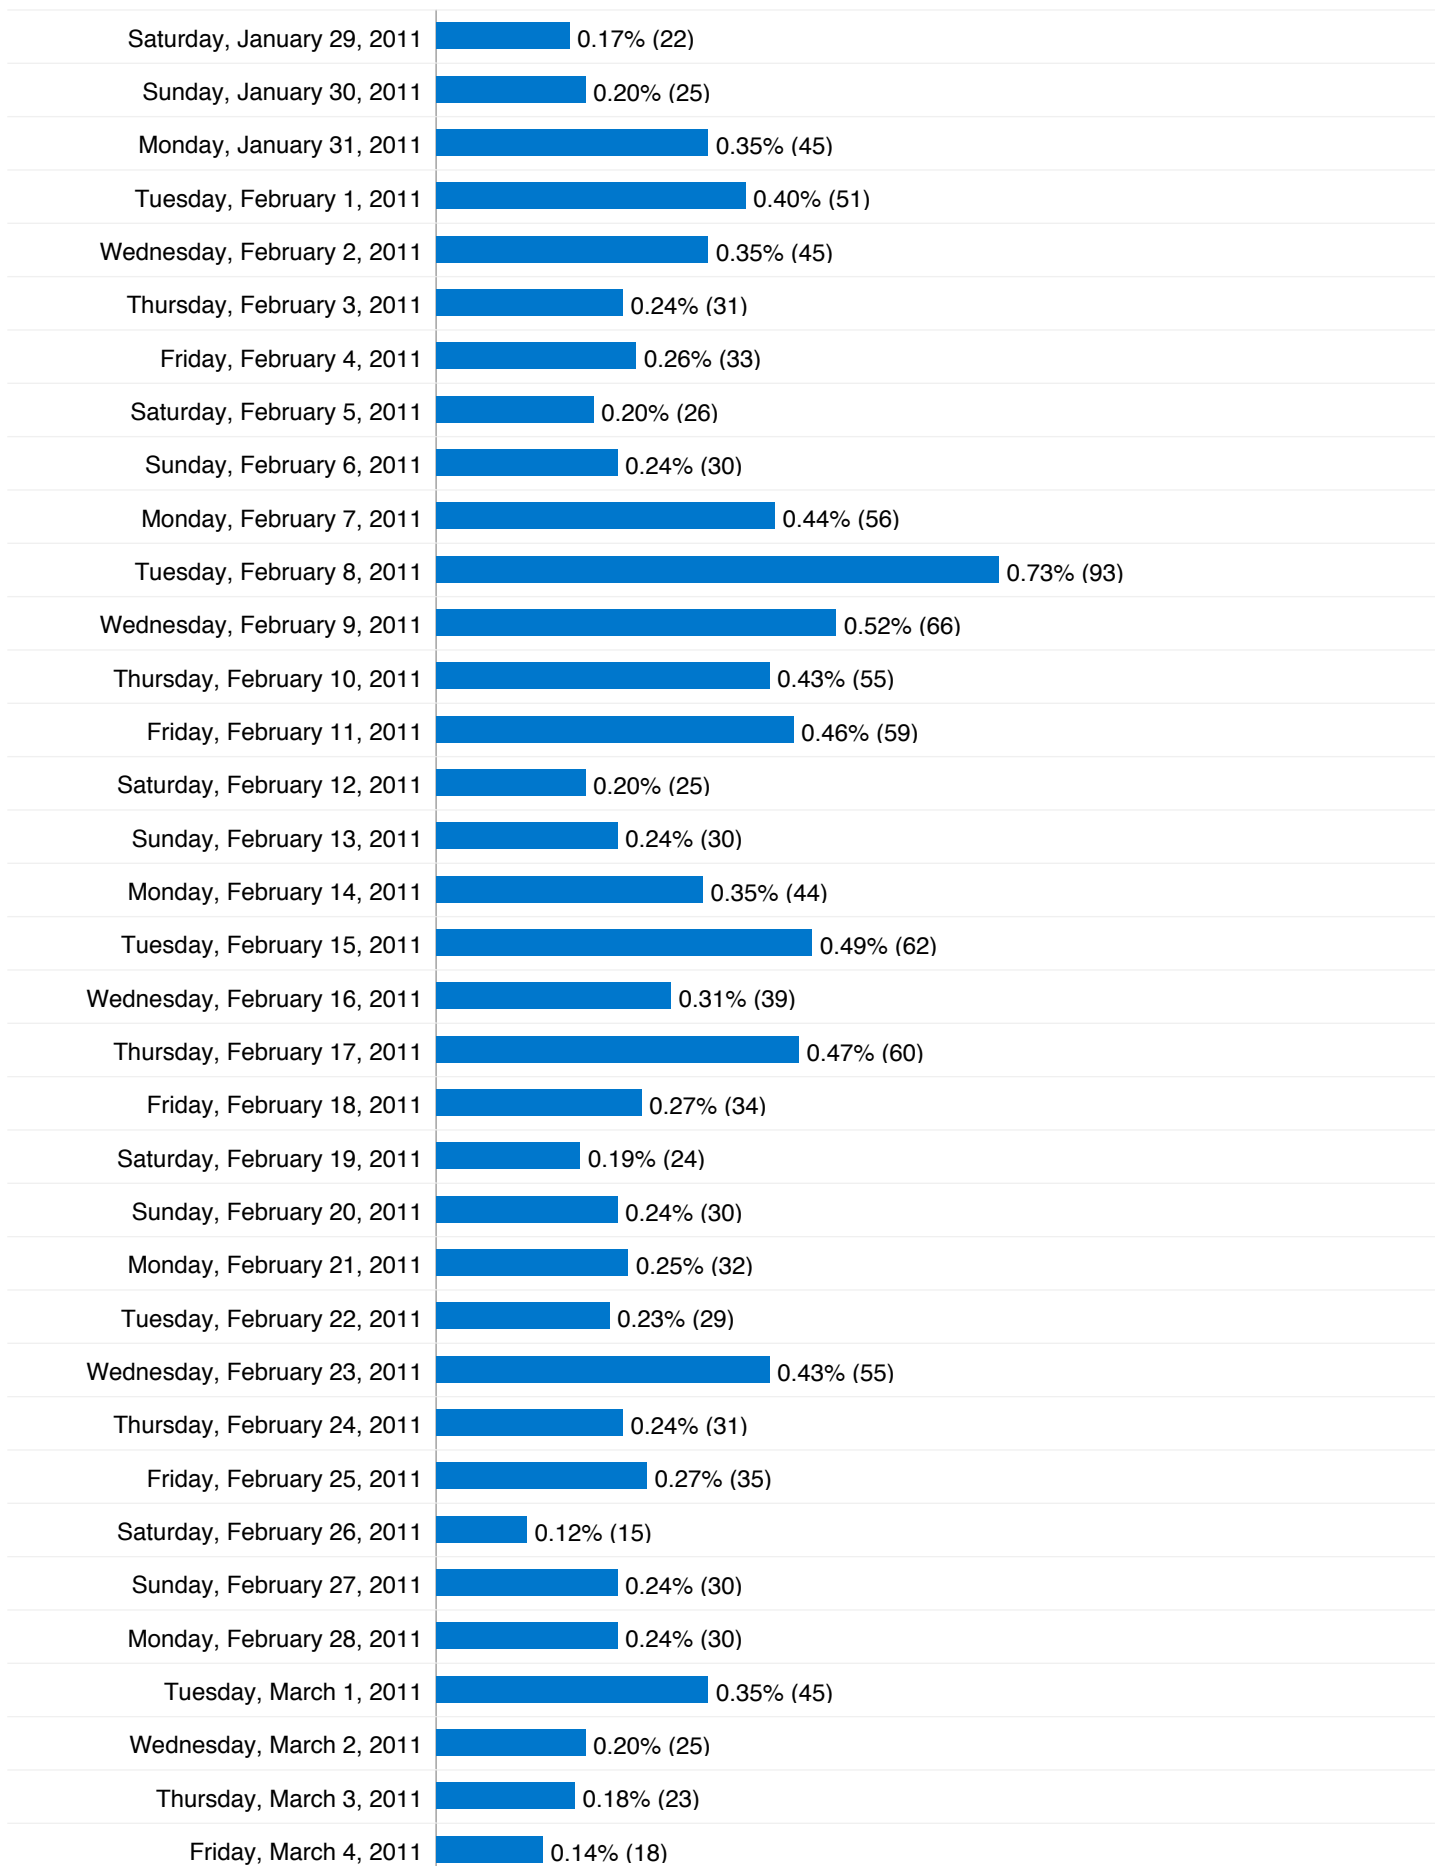

## Traffic Sources Overview

- **Search Engines**  
8,886.00 (53.13%)
- **Referring Sites**  
4,595.00 (27.47%)
- **Direct Traffic**  
3,244.00 (19.40%)

## 9,576 Absolute Unique Visitors

Monday, November 29, 2010	0.38% (48)
Tuesday, November 30, 2010	0.24% (30)
Wednesday, December 1, 2010	0.31% (39)
Thursday, December 2, 2010	0.23% (29)
Friday, December 3, 2010	0.25% (32)
Saturday, December 4, 2010	0.23% (29)
Sunday, December 5, 2010	0.20% (25)
Monday, December 6, 2010	0.27% (34)
Tuesday, December 7, 2010	0.31% (39)
Wednesday, December 8, 2010	0.31% (40)
Thursday, December 9, 2010	0.20% (25)
Friday, December 10, 2010	0.23% (29)
Saturday, December 11, 2010	0.12% (15)
Sunday, December 12, 2010	0.13% (17)
Monday, December 13, 2010	0.21% (27)
Tuesday, December 14, 2010	0.25% (32)
Wednesday, December 15, 2010	0.22% (28)
Thursday, December 16, 2010	0.15% (19)
Friday, December 17, 2010	0.10% (13)
Saturday, December 18, 2010	0.13% (17)
Sunday, December 19, 2010	0.09% (12)
Monday, December 20, 2010	0.16% (20)
Tuesday, December 21, 2010	0.15% (19)
Wednesday, December 22, 2010	0.16% (21)
Thursday, December 23, 2010	0.11% (14)
Friday, December 24, 2010	0.06% (8)

## 9,576 people visited this site

 **16,725** Visits

 **9,576** Absolute Unique Visitors

 **67,742** Pageviews

 **4.05** Average Pageviews

 **00:05:30** Time on Site

 **59.64%** Bounce Rate

 **55.95%** New Visits