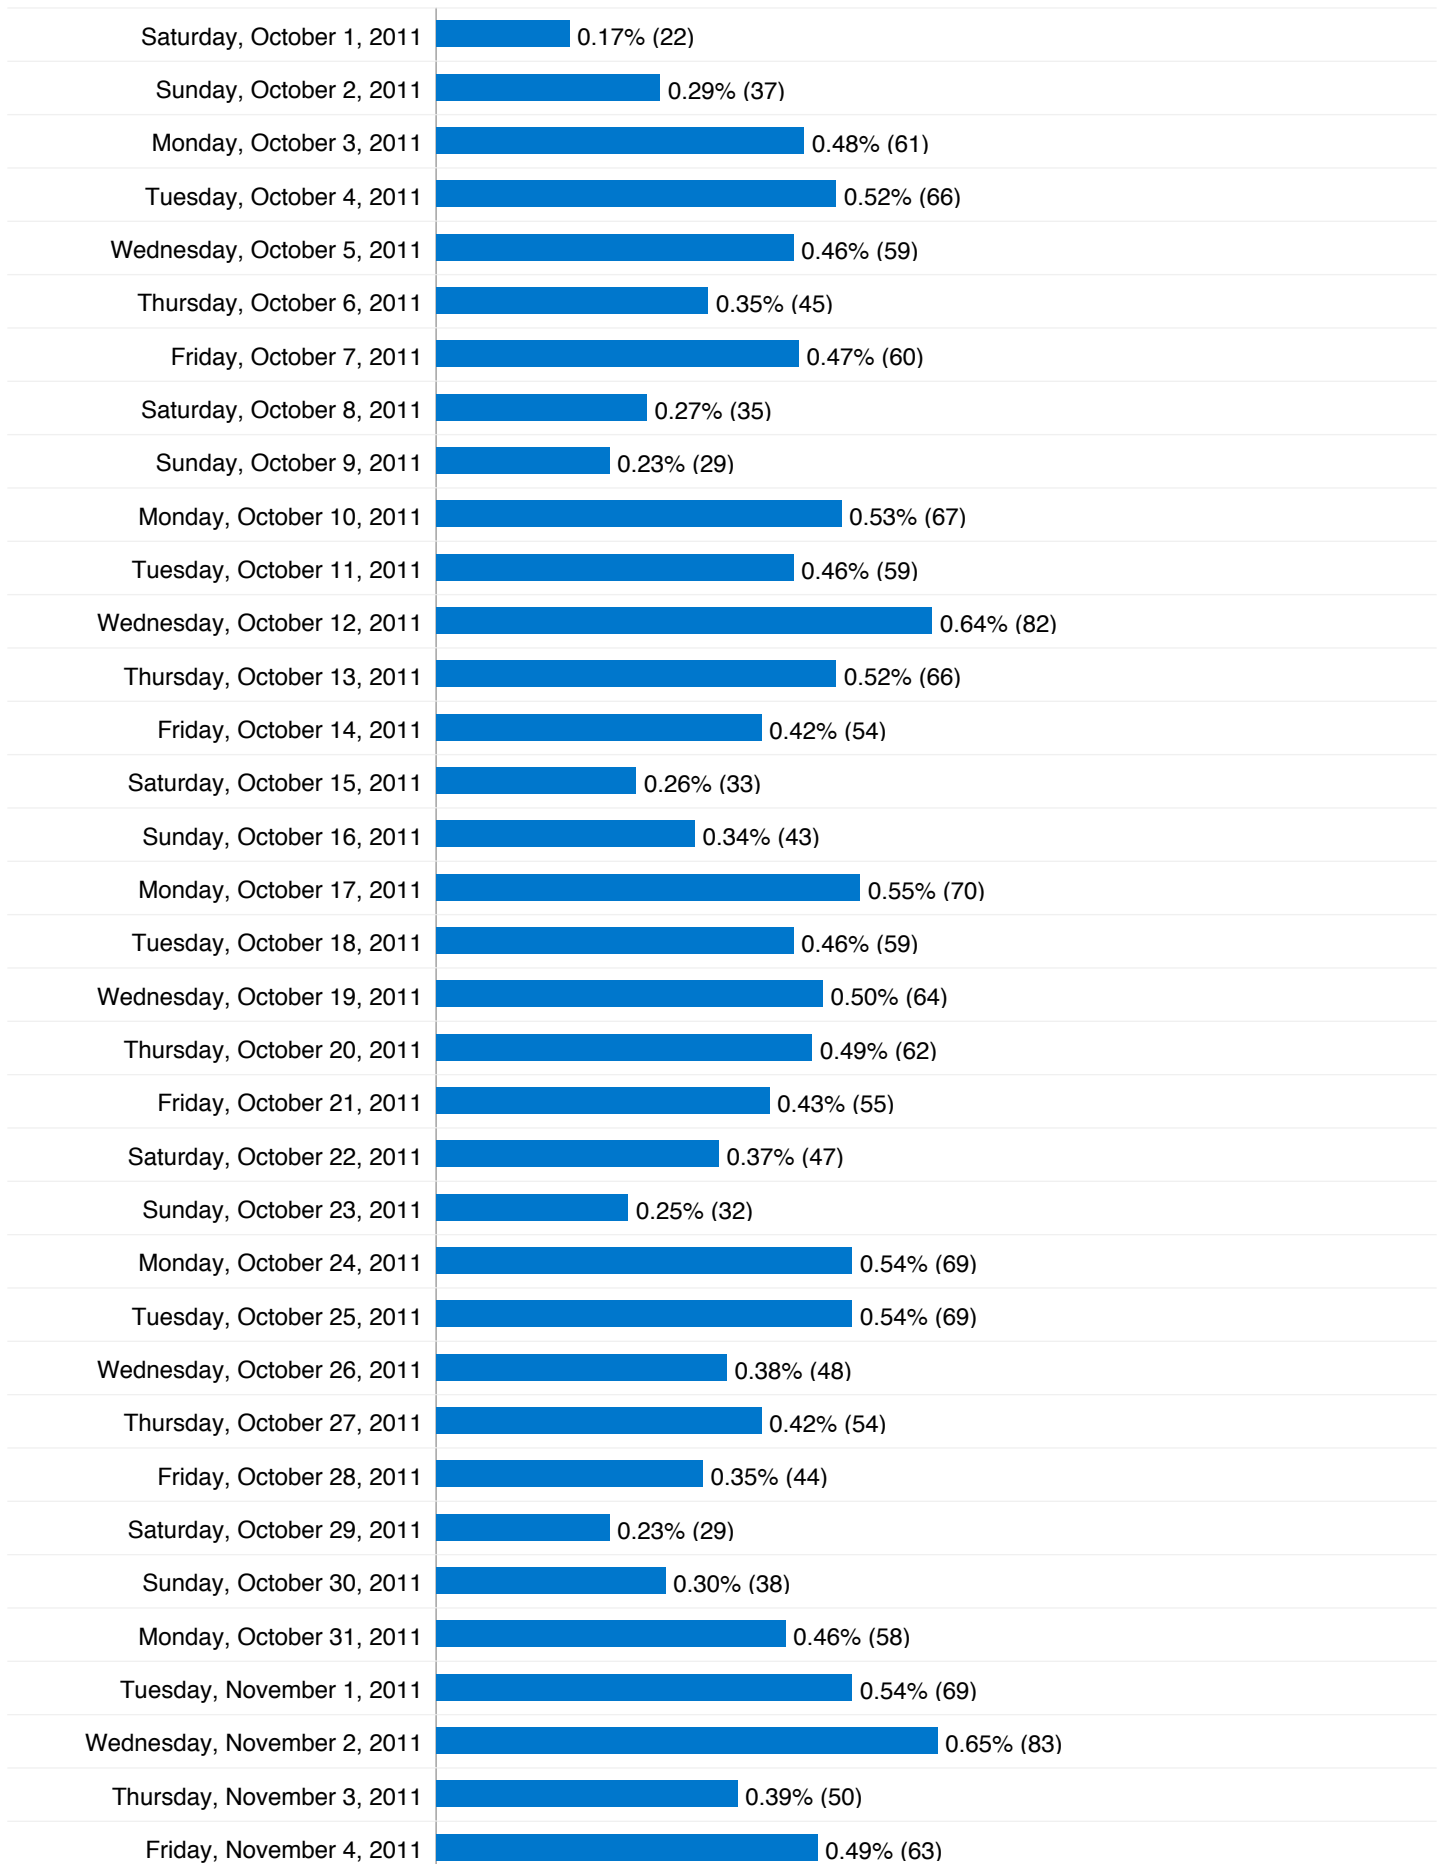

## Traffic Sources Overview

- **Search Engines**  
8,886.00 (53.13%)
- **Referring Sites**  
4,595.00 (27.47%)
- **Direct Traffic**  
3,244.00 (19.40%)

## 9,576 Absolute Unique Visitors

Monday, November 29, 2010	0.38% (48)
Tuesday, November 30, 2010	0.24% (30)
Wednesday, December 1, 2010	0.31% (39)
Thursday, December 2, 2010	0.23% (29)
Friday, December 3, 2010	0.25% (32)
Saturday, December 4, 2010	0.23% (29)
Sunday, December 5, 2010	0.20% (25)
Monday, December 6, 2010	0.27% (34)
Tuesday, December 7, 2010	0.31% (39)
Wednesday, December 8, 2010	0.31% (40)
Thursday, December 9, 2010	0.20% (25)
Friday, December 10, 2010	0.23% (29)
Saturday, December 11, 2010	0.12% (15)
Sunday, December 12, 2010	0.13% (17)
Monday, December 13, 2010	0.21% (27)
Tuesday, December 14, 2010	0.25% (32)
Wednesday, December 15, 2010	0.22% (28)
Thursday, December 16, 2010	0.15% (19)
Friday, December 17, 2010	0.10% (13)
Saturday, December 18, 2010	0.13% (17)
Sunday, December 19, 2010	0.09% (12)
Monday, December 20, 2010	0.16% (20)
Tuesday, December 21, 2010	0.15% (19)
Wednesday, December 22, 2010	0.16% (21)
Thursday, December 23, 2010	0.11% (14)
Friday, December 24, 2010	0.06% (8)

## 9,576 people visited this site

 **16,725** Visits

 **9,576** Absolute Unique Visitors

 **67,742** Pageviews

 **4.05** Average Pageviews

 **00:05:30** Time on Site

 **59.64%** Bounce Rate

 **55.95%** New Visits