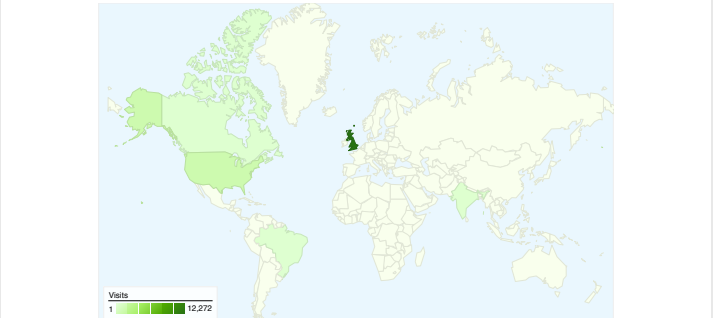

Map Overlay