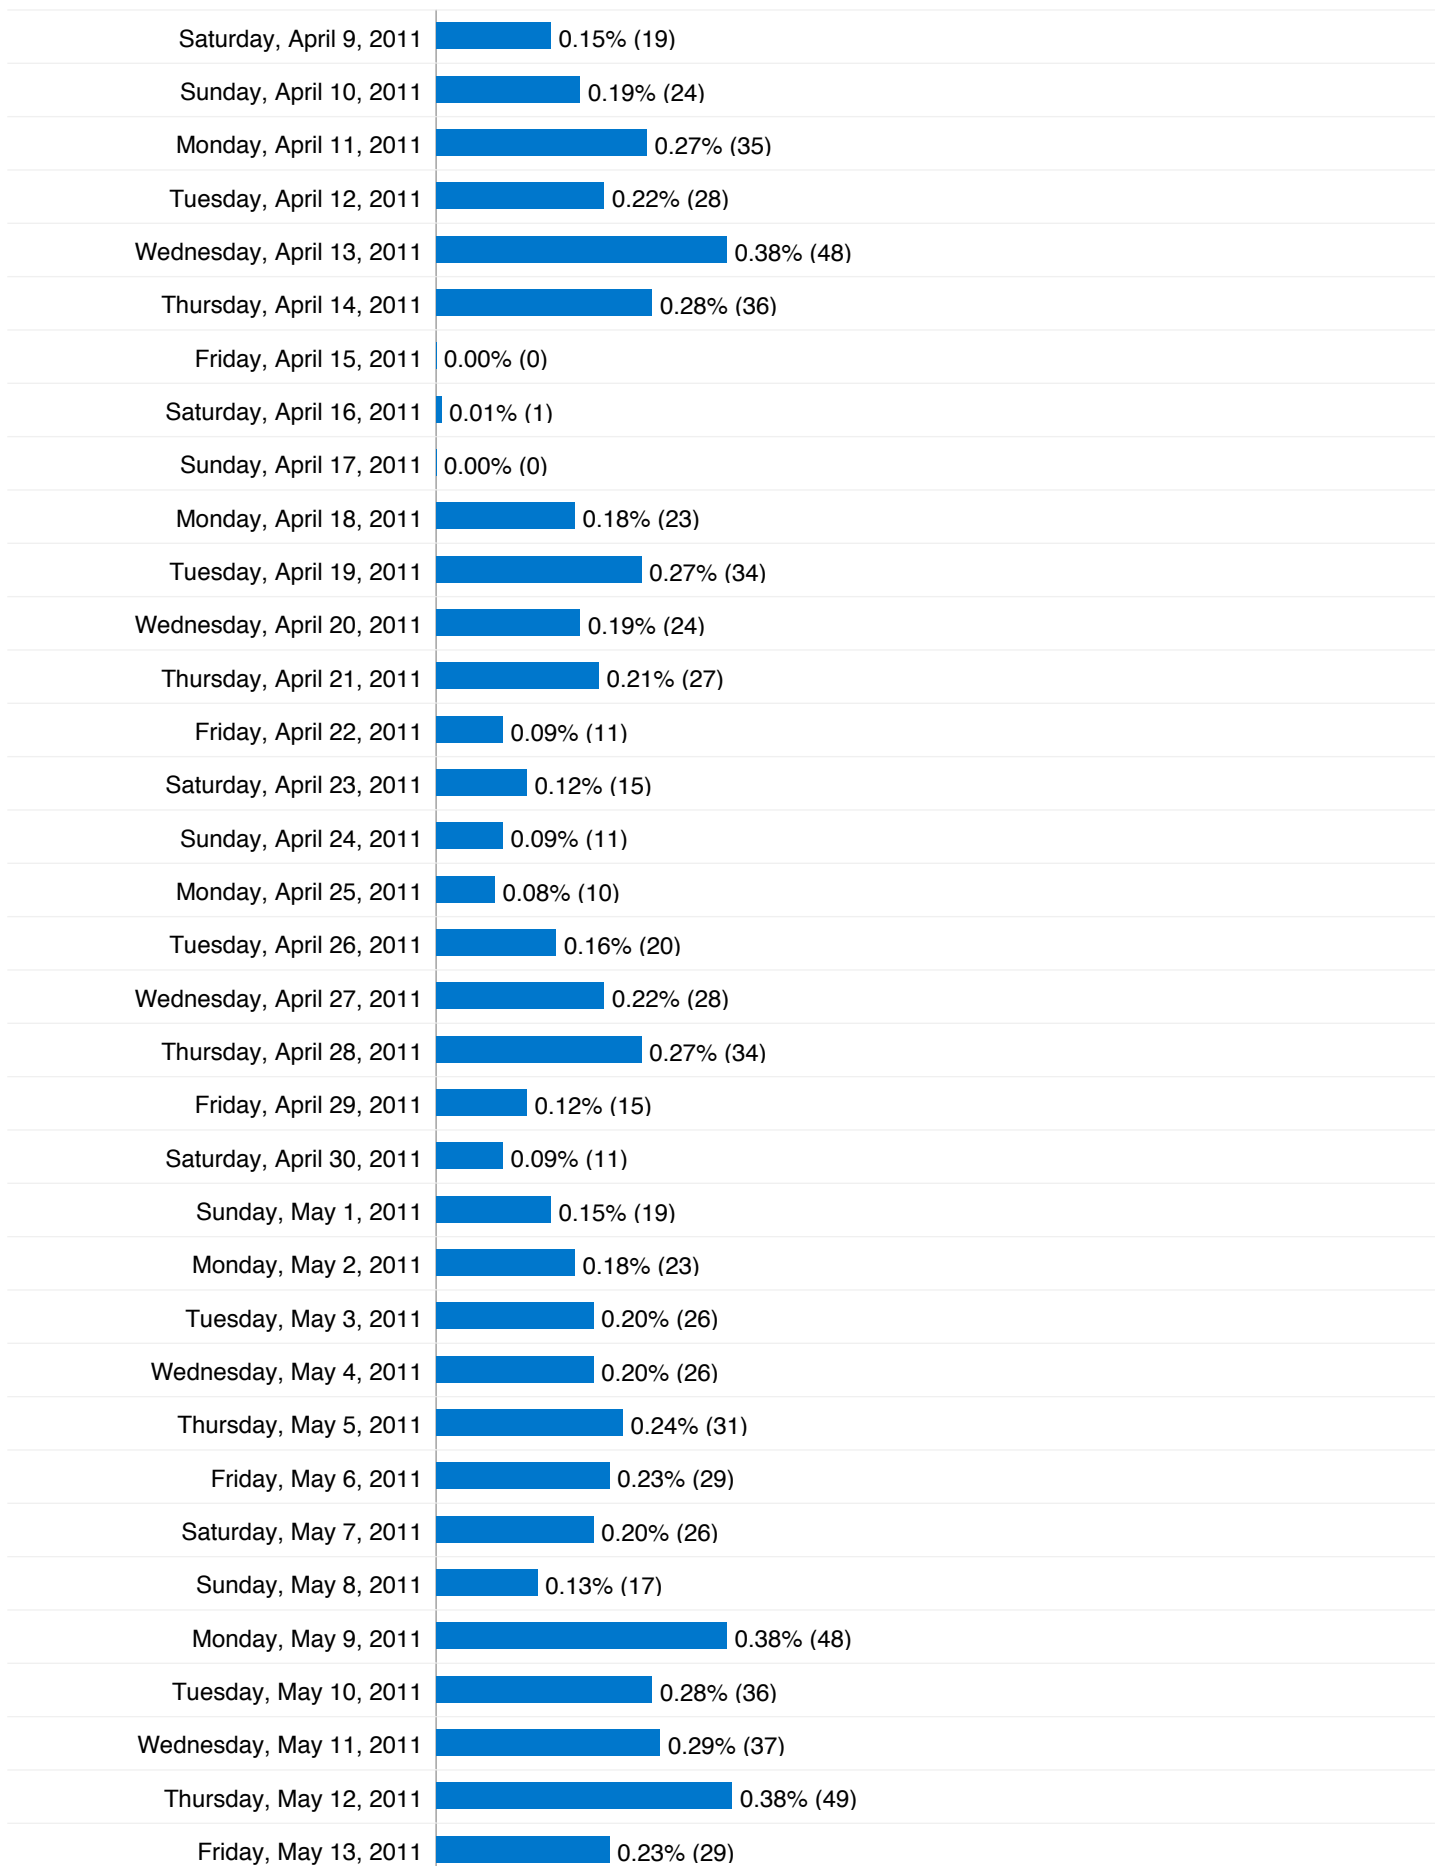

## Traffic Sources Overview

- **Search Engines**  
8,886.00 (53.13%)
- **Referring Sites**  
4,595.00 (27.47%)
- **Direct Traffic**  
3,244.00 (19.40%)

## 9,576 Absolute Unique Visitors

Monday, November 29, 2010	0.38% (48)
Tuesday, November 30, 2010	0.24% (30)
Wednesday, December 1, 2010	0.31% (39)
Thursday, December 2, 2010	0.23% (29)
Friday, December 3, 2010	0.25% (32)
Saturday, December 4, 2010	0.23% (29)
Sunday, December 5, 2010	0.20% (25)
Monday, December 6, 2010	0.27% (34)
Tuesday, December 7, 2010	0.31% (39)
Wednesday, December 8, 2010	0.31% (40)
Thursday, December 9, 2010	0.20% (25)
Friday, December 10, 2010	0.23% (29)
Saturday, December 11, 2010	0.12% (15)
Sunday, December 12, 2010	0.13% (17)
Monday, December 13, 2010	0.21% (27)
Tuesday, December 14, 2010	0.25% (32)
Wednesday, December 15, 2010	0.22% (28)
Thursday, December 16, 2010	0.15% (19)
Friday, December 17, 2010	0.10% (13)
Saturday, December 18, 2010	0.13% (17)
Sunday, December 19, 2010	0.09% (12)
Monday, December 20, 2010	0.16% (20)
Tuesday, December 21, 2010	0.15% (19)
Wednesday, December 22, 2010	0.16% (21)
Thursday, December 23, 2010	0.11% (14)
Friday, December 24, 2010	0.06% (8)

## 9,576 people visited this site

 **16,725** Visits

 **9,576** Absolute Unique Visitors

 **67,742** Pageviews

 **4.05** Average Pageviews

 **00:05:30** Time on Site

 **59.64%** Bounce Rate

 **55.95%** New Visits