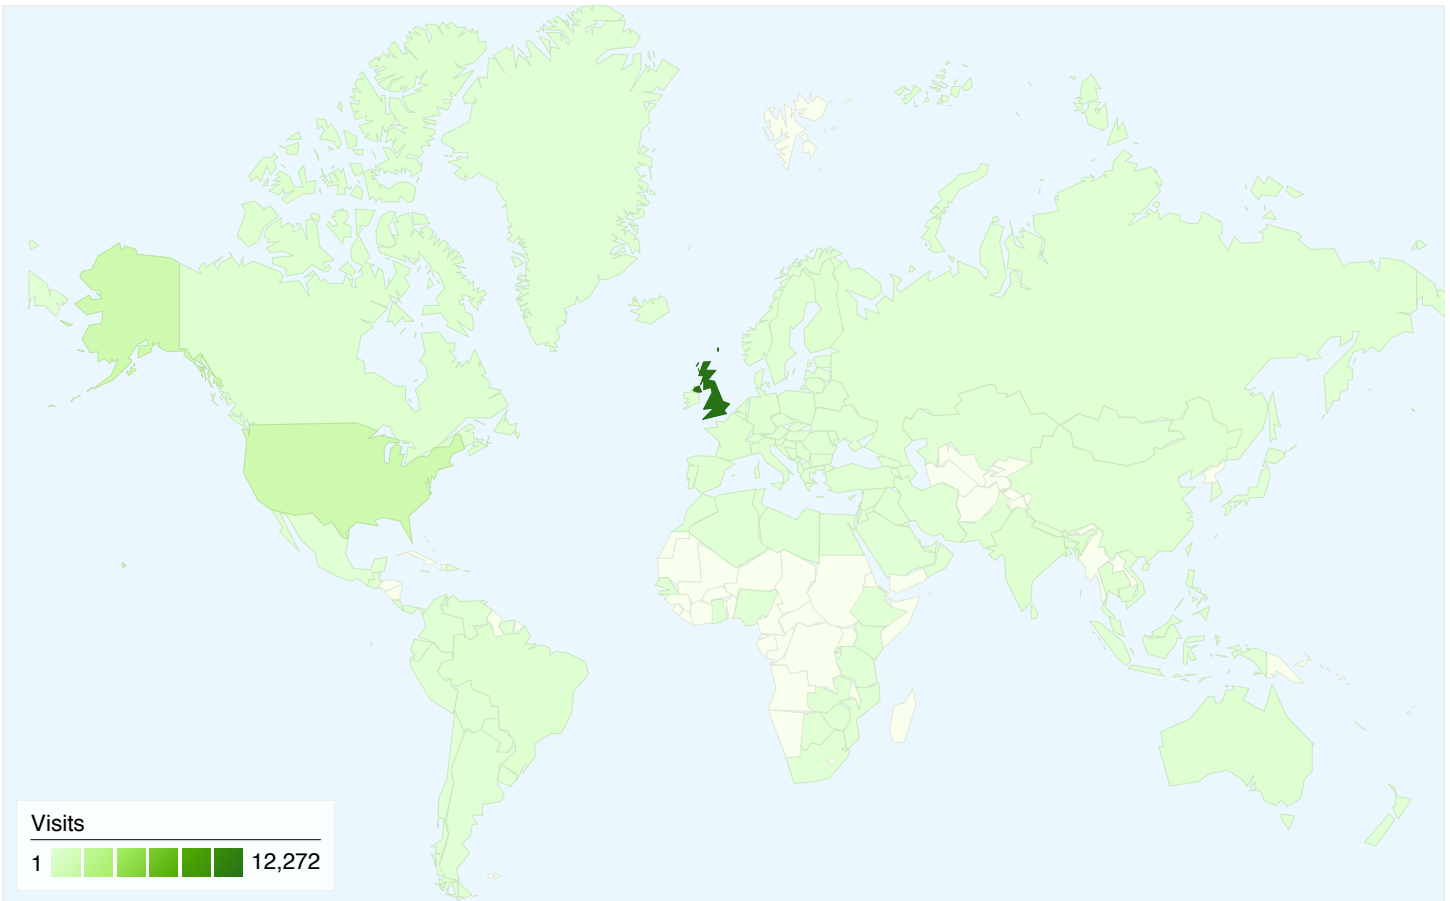

## 9,576 people visited this site

 **16,725** Visits

 **9,576** Absolute Unique Visitors

 **67,742** Pageviews

 **4.05** Average Pageviews

 **00:05:30** Time on Site

 **59.64%** Bounce Rate

 **55.95%** New Visits

## Technical Profile

Browser	Visits	% visits
Safari	5,506	32.92%
Firefox	4,965	29.69%
Internet Explorer	3,395	20.30%
Chrome	2,525	15.10%
Opera	111	0.66%

All traffic sources sent a total of 16,725 visits

**16,725 visits came from 130 countries/territories**

Site Usage						
Visits	Pages/Visit	Avg. Time on Site	% New Visits	Bounce Rate		
<b>16,725</b> % of Site Total: 100.00%	<b>4.05</b> Site Avg: 4.05 (0.00%)	<b>00:05:30</b> Site Avg: 00:05:30 (0.00%)	<b>55.94%</b> Site Avg: 55.95% (-0.02%)	<b>59.64%</b> Site Avg: 59.64% (0.00%)		
Country/Territory	Visits	Pages/Visit	Avg. Time on Site	% New Visits	Bounce Rate	
United Kingdom	<b>12,272</b>	4.72	00:06:45	46.83%	56.02%	
United States	<b>1,365</b>	2.03	00:01:53	80.29%	70.48%	
India	<b>185</b>	1.74	00:01:06	91.89%	72.97%	
Canada	<b>182</b>	1.93	00:01:25	94.51%	72.53%	
Brazil	<b>155</b>	1.77	00:00:42	74.19%	75.48%	
Germany	<b>135</b>	2.07	00:01:58	80.74%	67.41%	
France	<b>122</b>	2.29	00:01:12	86.89%	68.03%	
Finland	<b>114</b>	9.81	00:18:34	31.58%	32.46%	
Australia	<b>104</b>	1.88	00:00:46	91.35%	74.04%	