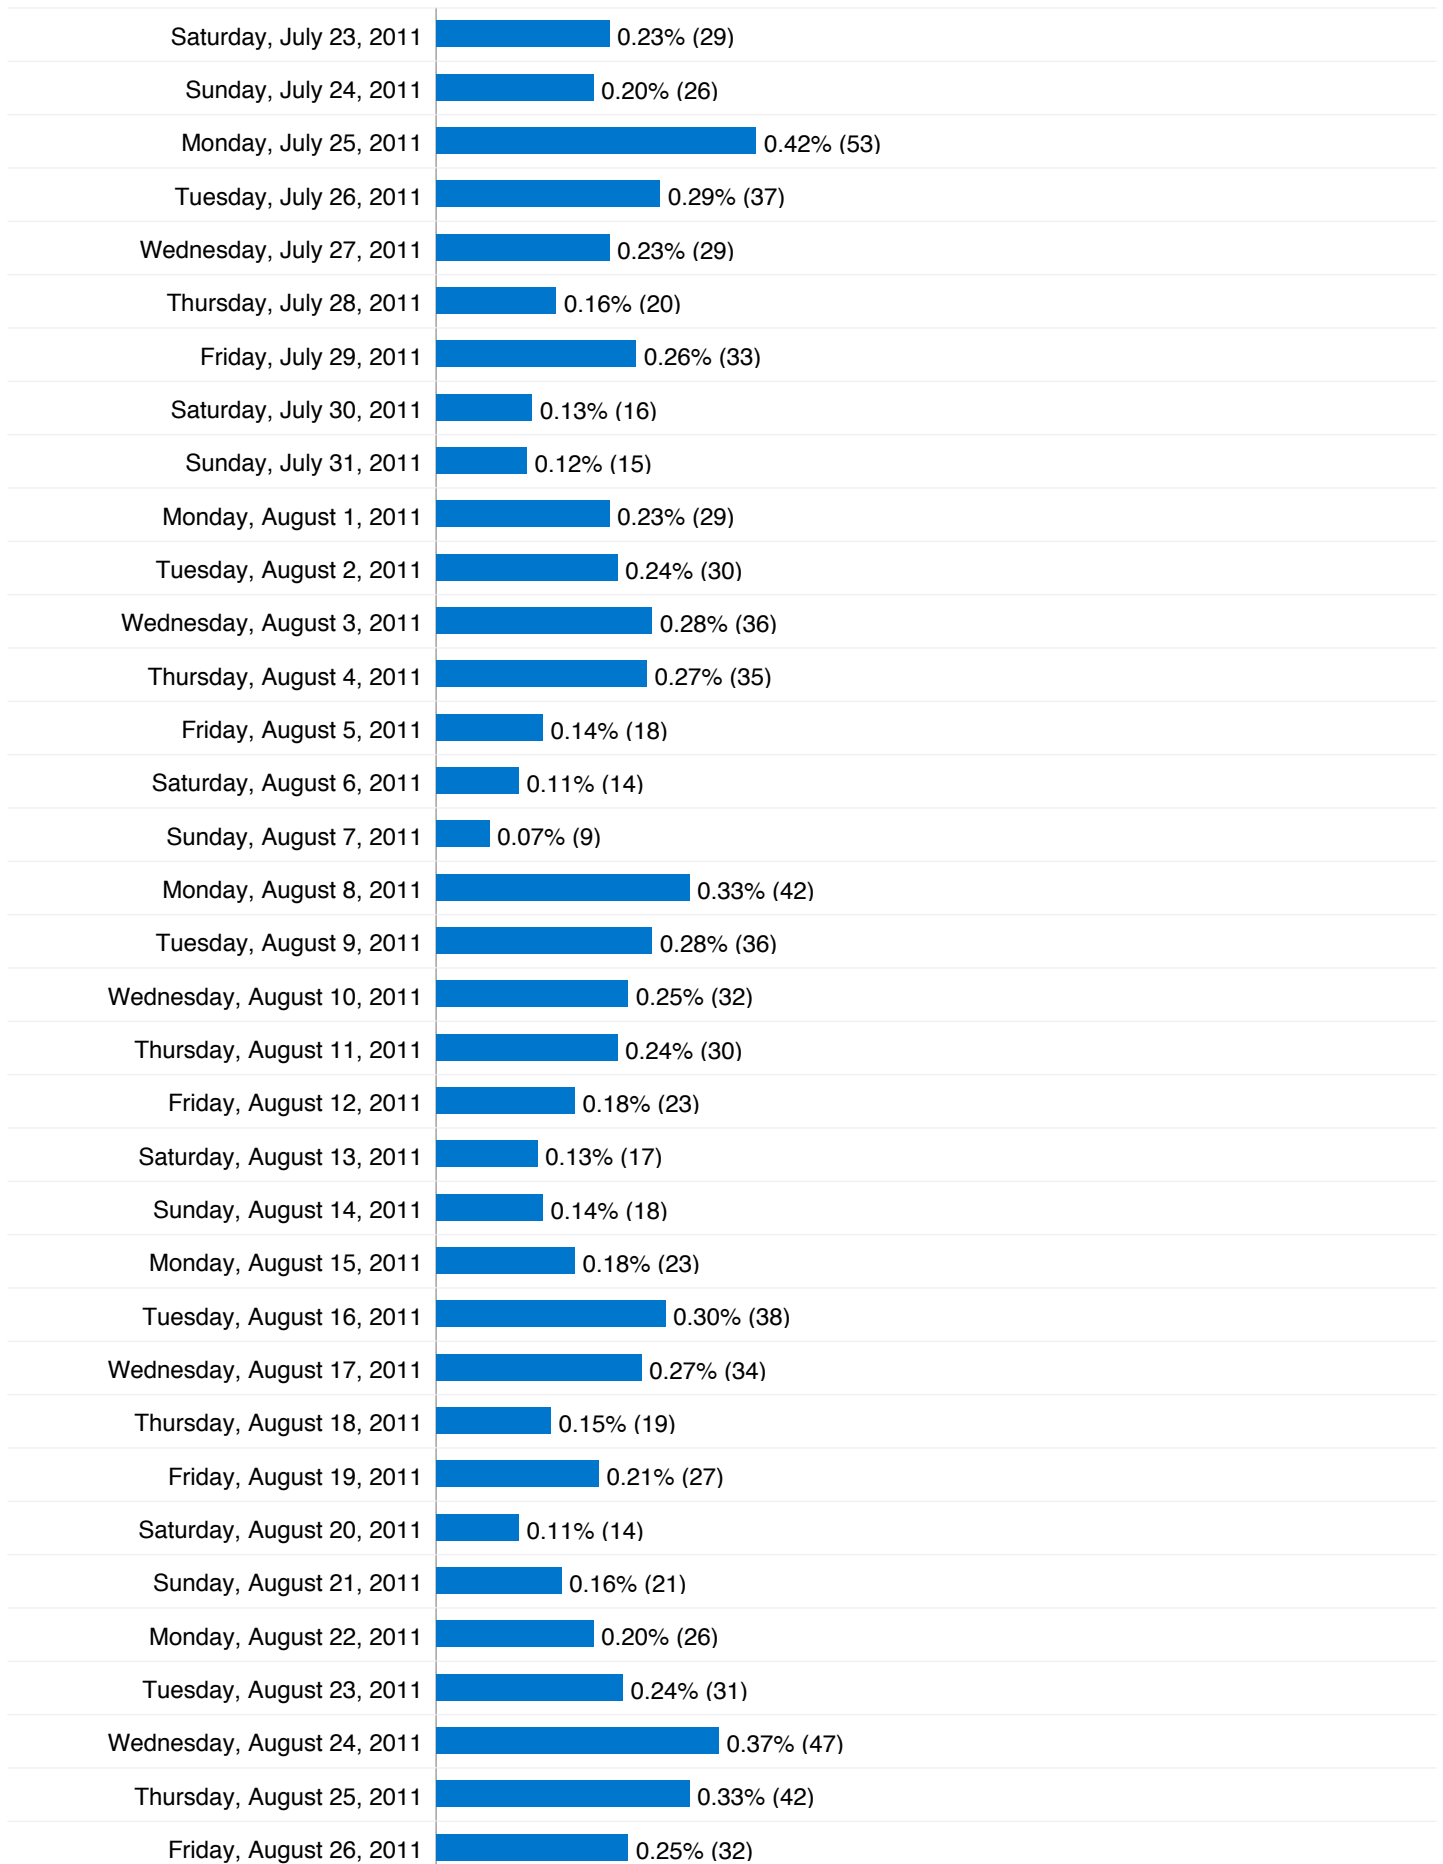

## 9,576 Absolute Unique Visitors

Monday, November 29, 2010	0.38% (48)
Tuesday, November 30, 2010	0.24% (30)
Wednesday, December 1, 2010	0.31% (39)
Thursday, December 2, 2010	0.23% (29)
Friday, December 3, 2010	0.25% (32)
Saturday, December 4, 2010	0.23% (29)
Sunday, December 5, 2010	0.20% (25)
Monday, December 6, 2010	0.27% (34)
Tuesday, December 7, 2010	0.31% (39)
Wednesday, December 8, 2010	0.31% (40)
Thursday, December 9, 2010	0.20% (25)
Friday, December 10, 2010	0.23% (29)
Saturday, December 11, 2010	0.12% (15)
Sunday, December 12, 2010	0.13% (17)
Monday, December 13, 2010	0.21% (27)
Tuesday, December 14, 2010	0.25% (32)
Wednesday, December 15, 2010	0.22% (28)
Thursday, December 16, 2010	0.15% (19)
Friday, December 17, 2010	0.10% (13)
Saturday, December 18, 2010	0.13% (17)
Sunday, December 19, 2010	0.09% (12)
Monday, December 20, 2010	0.16% (20)
Tuesday, December 21, 2010	0.15% (19)
Wednesday, December 22, 2010	0.16% (21)
Thursday, December 23, 2010	0.11% (14)
Friday, December 24, 2010	0.06% (8)

## 9,576 people visited this site

 **16,725** Visits

 **9,576** Absolute Unique Visitors

 **67,742** Pageviews

 **4.05** Average Pageviews

 **00:05:30** Time on Site

 **59.64%** Bounce Rate

 **55.95%** New Visits