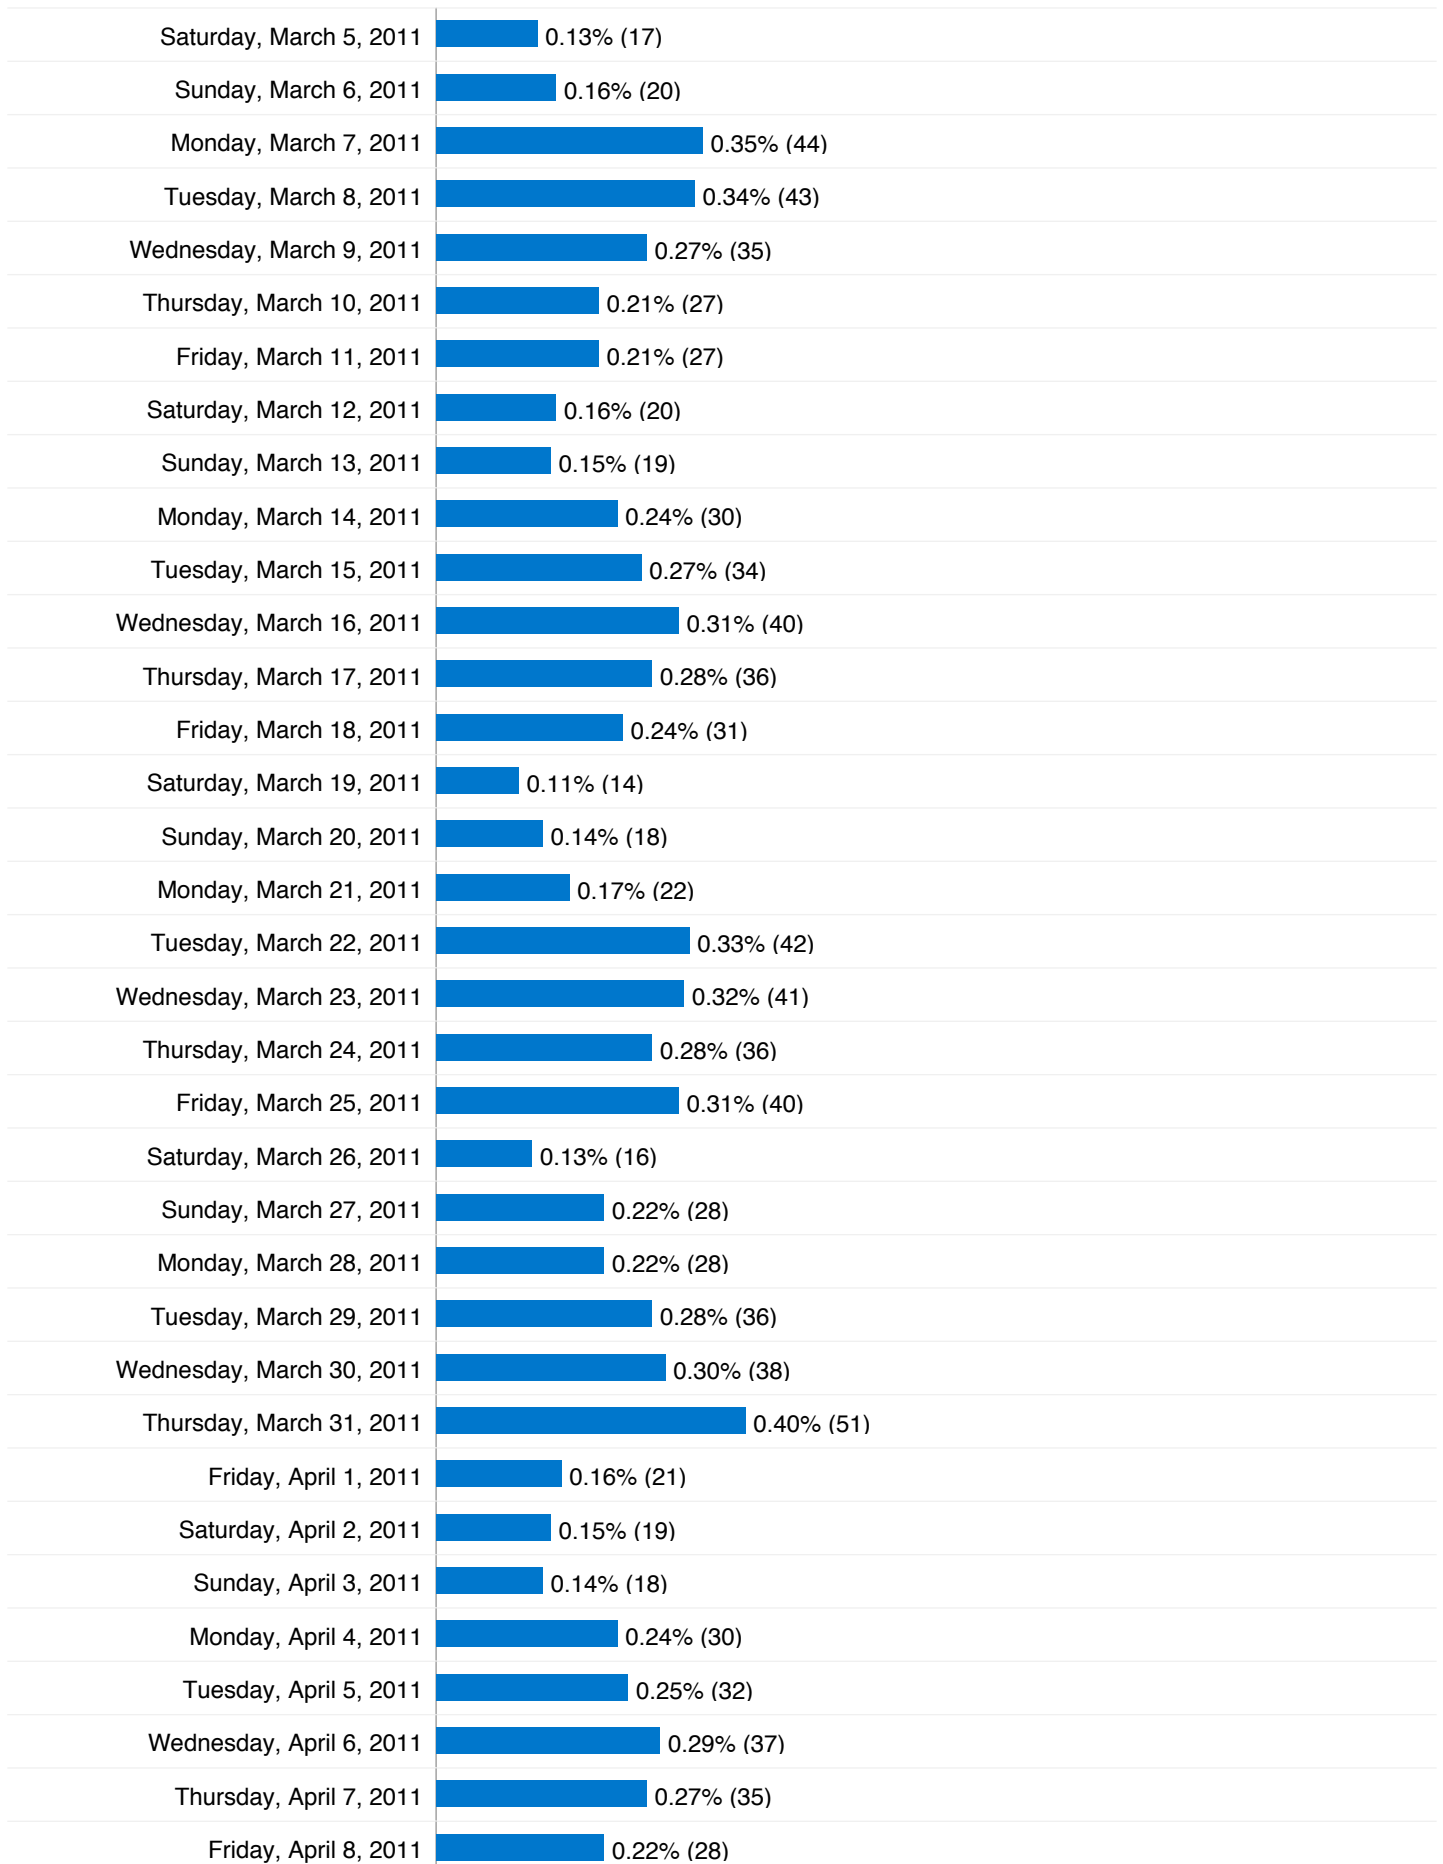

## Traffic Sources Overview

- **Search Engines**  
8,886.00 (53.13%)
- **Referring Sites**  
4,595.00 (27.47%)
- **Direct Traffic**  
3,244.00 (19.40%)

## 9,576 people visited this site

 **16,725** Visits

 **9,576** Absolute Unique Visitors

 **67,742** Pageviews

 **4.05** Average Pageviews

 **00:05:30** Time on Site

 **59.64%** Bounce Rate

 **55.95%** New Visits

**16,725 visits came from 130 countries/territories**

Site Usage						
Visits	Pages/Visit	Avg. Time on Site	% New Visits	Bounce Rate		
<b>16,725</b> % of Site Total: 100.00%	<b>4.05</b> Site Avg: 4.05 (0.00%)	<b>00:05:30</b> Site Avg: 00:05:30 (0.00%)	<b>55.94%</b> Site Avg: 55.95% (-0.02%)	<b>59.64%</b> Site Avg: 59.64% (0.00%)		
Country/Territory	Visits	Pages/Visit	Avg. Time on Site	% New Visits	Bounce Rate	
United Kingdom	<b>12,272</b>	4.72	00:06:45	46.83%	56.02%	
United States	<b>1,365</b>	2.03	00:01:53	80.29%	70.48%	
India	<b>185</b>	1.74	00:01:06	91.89%	72.97%	
Canada	<b>182</b>	1.93	00:01:25	94.51%	72.53%	
Brazil	<b>155</b>	1.77	00:00:42	74.19%	75.48%	
Germany	<b>135</b>	2.07	00:01:58	80.74%	67.41%	
France	<b>122</b>	2.29	00:01:12	86.89%	68.03%	
Finland	<b>114</b>	9.81	00:18:34	31.58%	32.46%	
Australia	<b>104</b>	1.88	00:00:46	91.35%	74.04%	