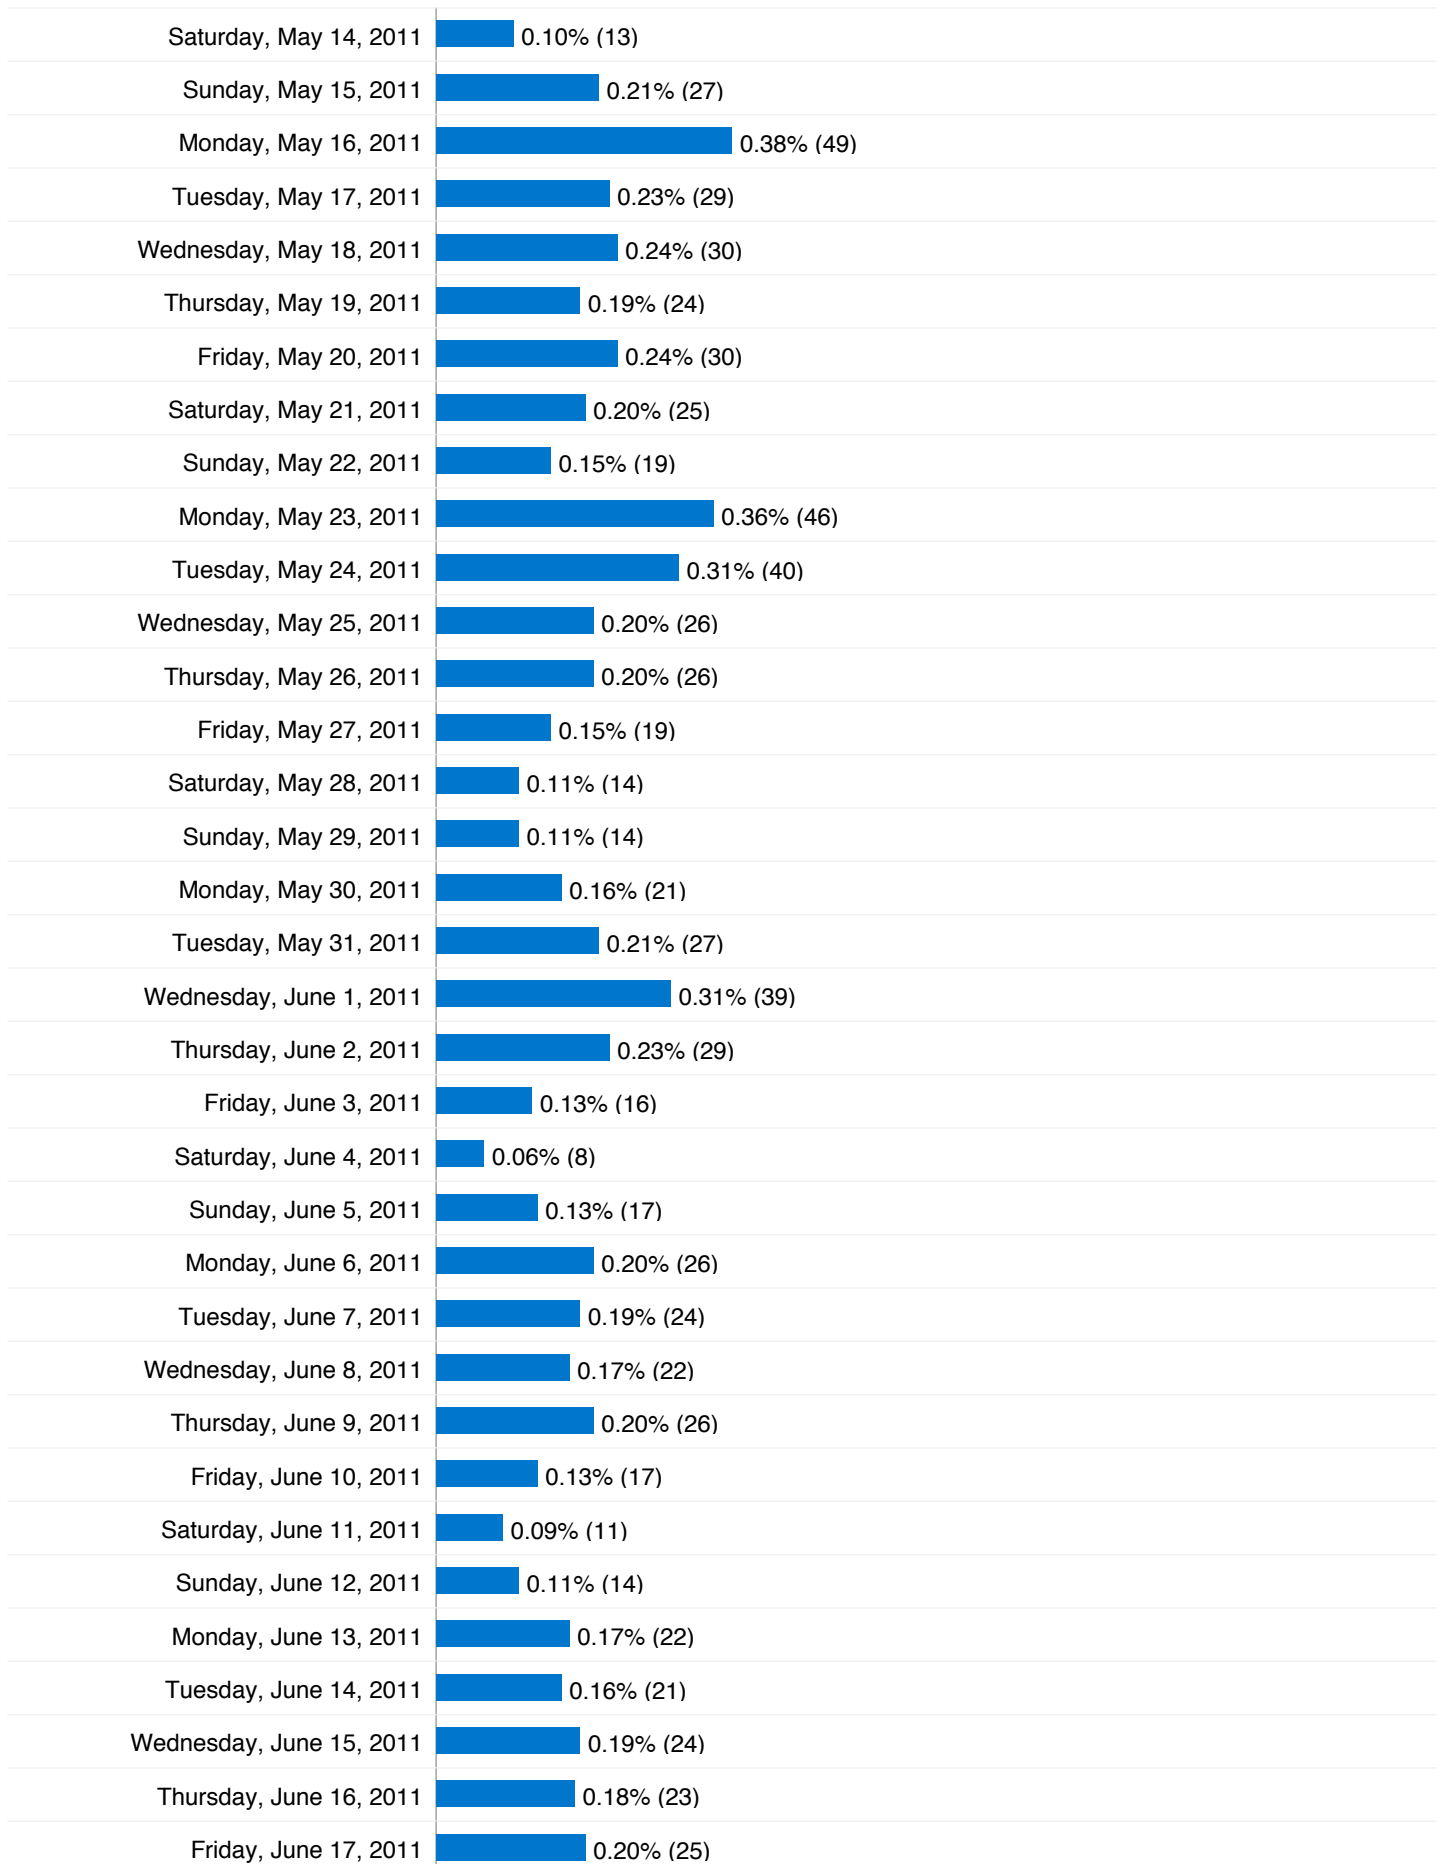

## 9,576 Absolute Unique Visitors

Monday, November 29, 2010	0.38% (48)
Tuesday, November 30, 2010	0.24% (30)
Wednesday, December 1, 2010	0.31% (39)
Thursday, December 2, 2010	0.23% (29)
Friday, December 3, 2010	0.25% (32)
Saturday, December 4, 2010	0.23% (29)
Sunday, December 5, 2010	0.20% (25)
Monday, December 6, 2010	0.27% (34)
Tuesday, December 7, 2010	0.31% (39)
Wednesday, December 8, 2010	0.31% (40)
Thursday, December 9, 2010	0.20% (25)
Friday, December 10, 2010	0.23% (29)
Saturday, December 11, 2010	0.12% (15)
Sunday, December 12, 2010	0.13% (17)
Monday, December 13, 2010	0.21% (27)
Tuesday, December 14, 2010	0.25% (32)
Wednesday, December 15, 2010	0.22% (28)
Thursday, December 16, 2010	0.15% (19)
Friday, December 17, 2010	0.10% (13)
Saturday, December 18, 2010	0.13% (17)
Sunday, December 19, 2010	0.09% (12)
Monday, December 20, 2010	0.16% (20)
Tuesday, December 21, 2010	0.15% (19)
Wednesday, December 22, 2010	0.16% (21)
Thursday, December 23, 2010	0.11% (14)
Friday, December 24, 2010	0.06% (8)

## 9,576 people visited this site

 **16,725** Visits

 **9,576** Absolute Unique Visitors

 **67,742** Pageviews

 **4.05** Average Pageviews

 **00:05:30** Time on Site

 **59.64%** Bounce Rate

 **55.95%** New Visits