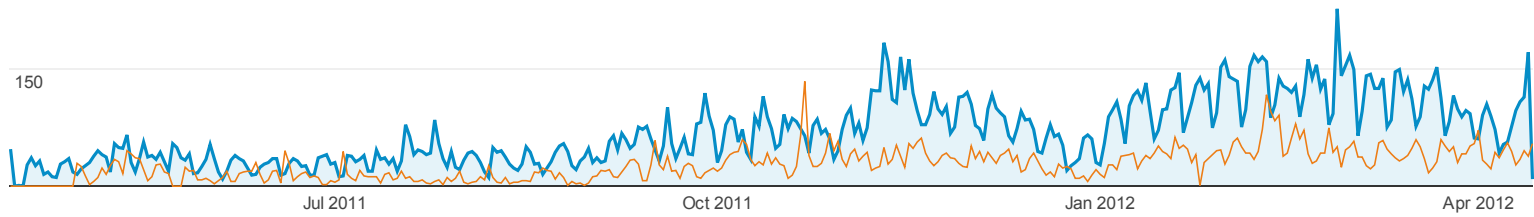

Visitors Overview

14-Apr-2011 - 14-Apr-2012

100.00% of Total visits

12-Apr-2010 - 13-Apr-2011

100.00% of Total visits

Overview

Visits Visits

300

15,956 people visited this site

Visits

14-Apr-2011 - 14-Apr-2012

12-Apr-2010 - 13-Apr-2011

Unique Visitors

14-Apr-2011 - 14-Apr-2012

12-Apr-2010 - 13-Apr-2011

Pageviews

14-Apr-2011 - 14-Apr-2012

12-Apr-2010 - 13-Apr-2011

Pages/Visit

14-Apr-2011 - 14-Apr-2012

12-Apr-2010 - 13-Apr-2011

62.43% New Visitor
15,719 Visits

37.57% Returning Visitor
9,458 Visits

Avg. Visit Duration